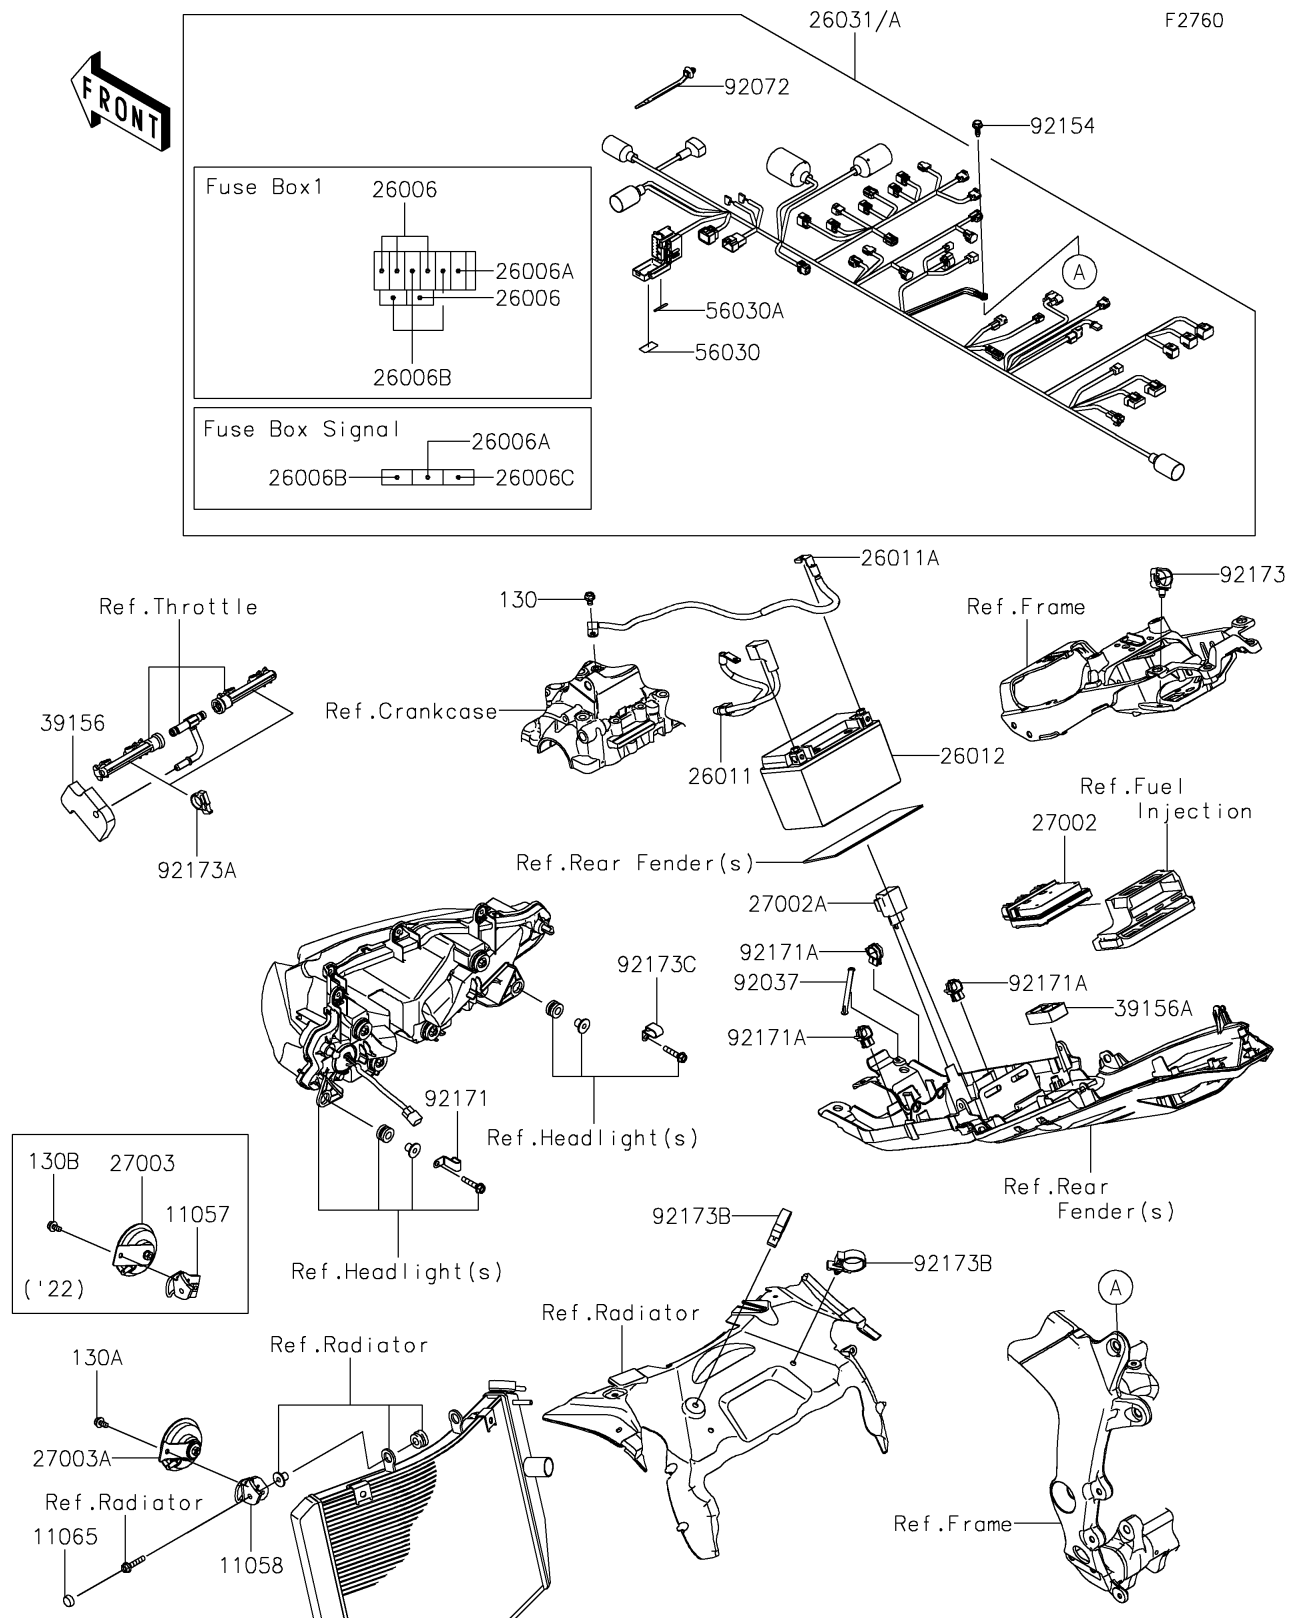

2023 Ninja ZX-6R (CA) KRT Edition

PARTS DIAGRAM

Chassis Electrical Equipment

2023 Ninja ZX-6R (CA) KRT Edition

PARTS LIST

Chassis Electrical Equipment

ITEM NAME	PART NUMBER	QUANTITY
-----------	-------------	----------
