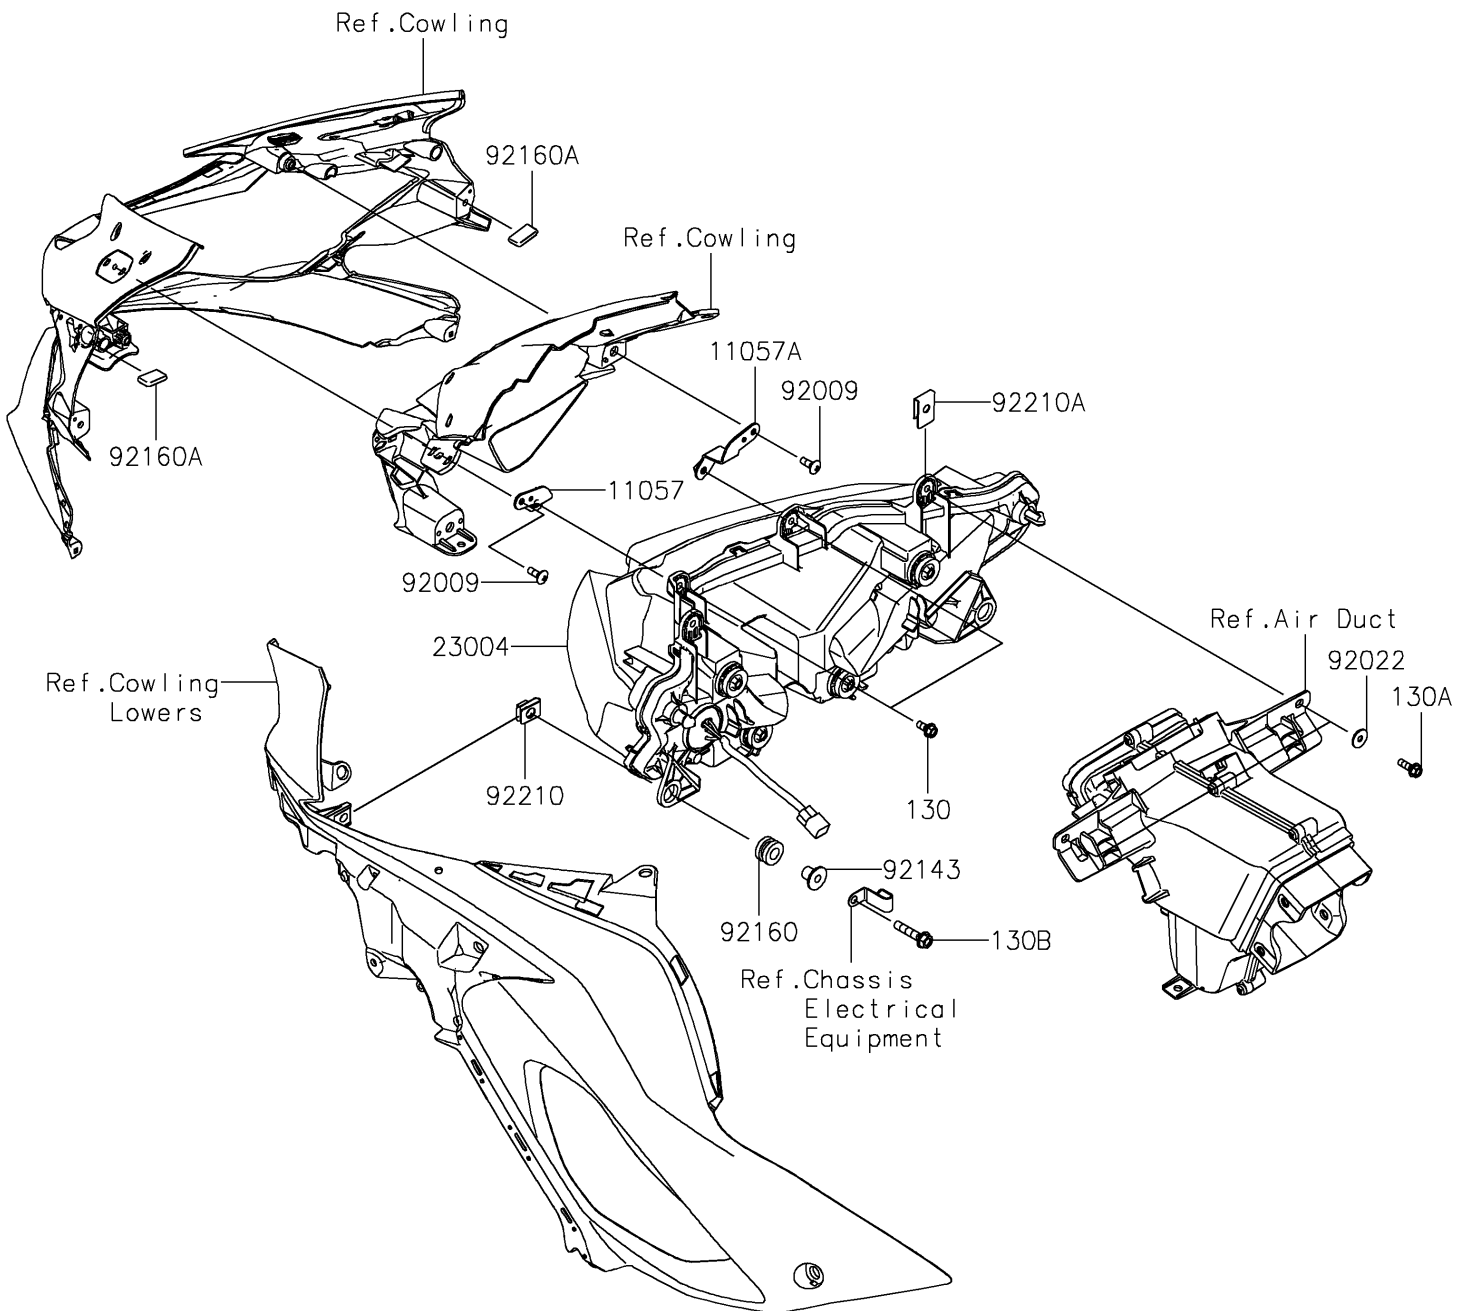

2022 Ninja ZX-6R KRT Edition

PARTS DIAGRAM

Headlight(s)

F2710

2022 Ninja ZX-6R KRT Edition

PARTS LIST

Headlight(s)

ITEM NAME	PART NUMBER	QUANTITY
-----------	-------------	----------
