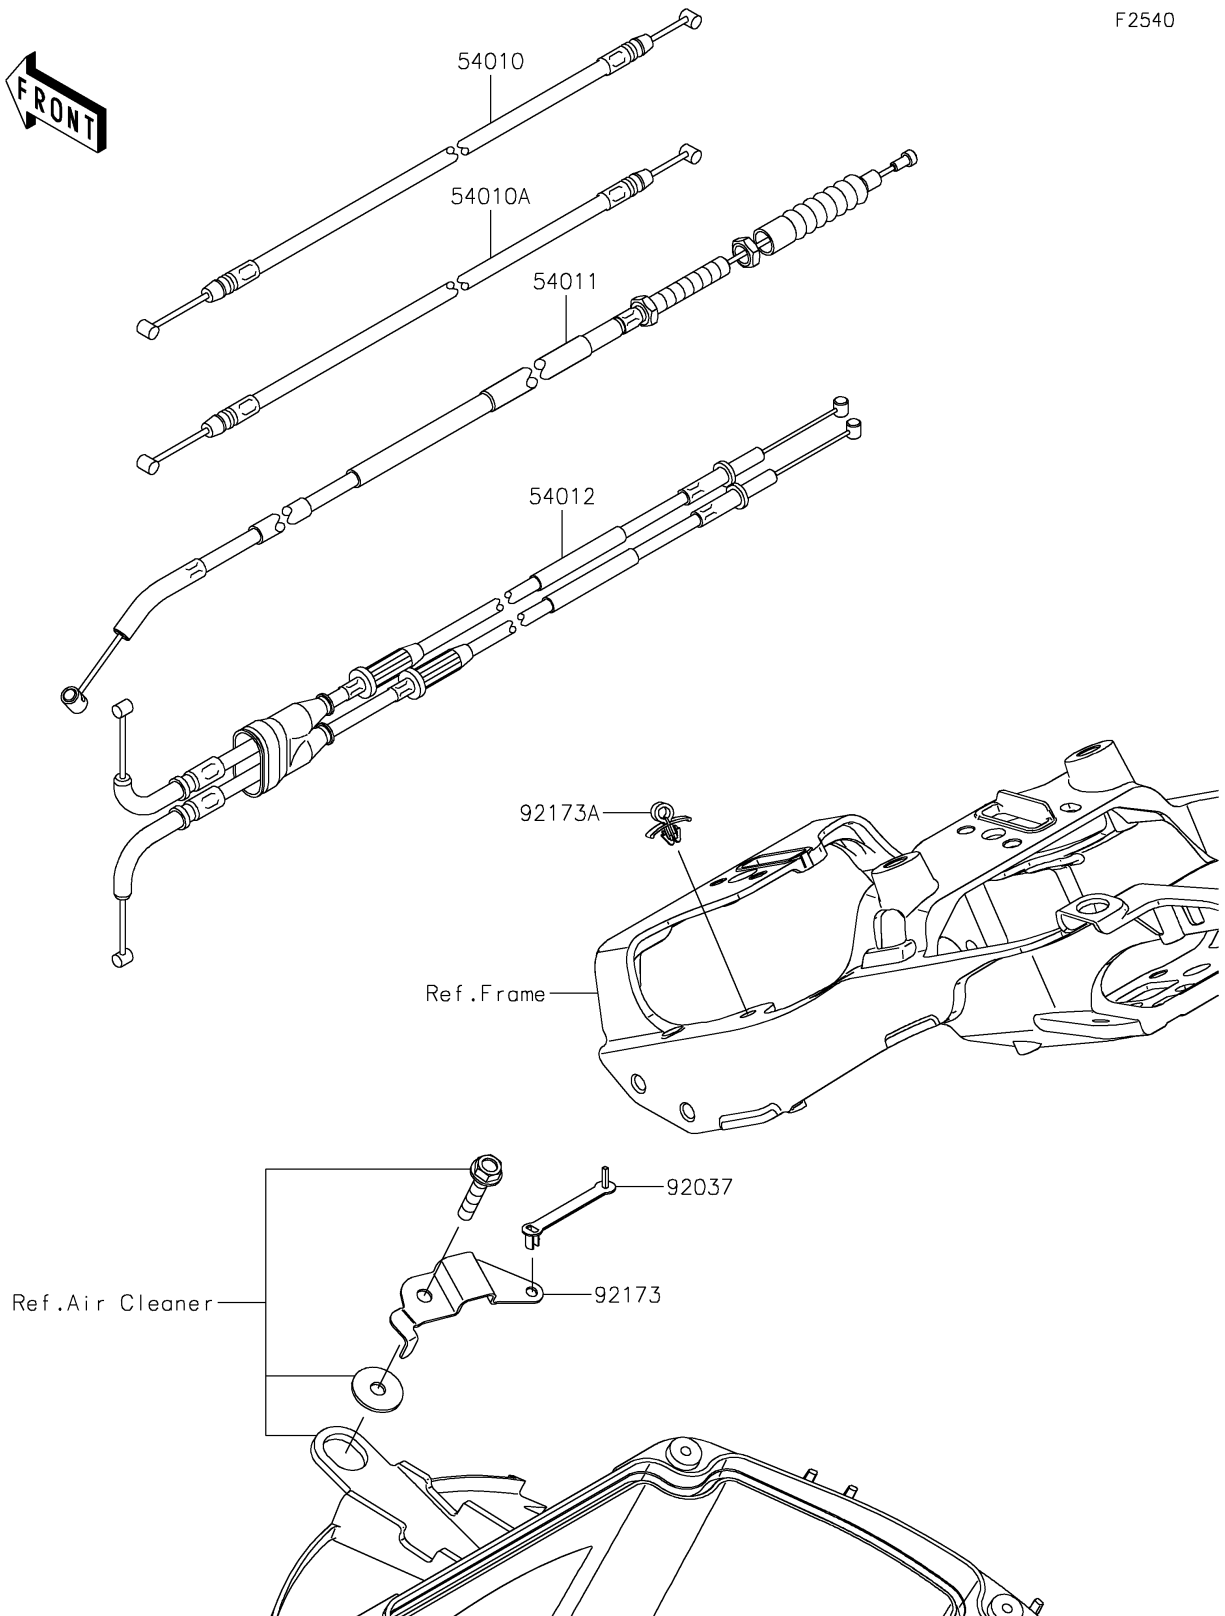

2022 Ninja ZX-6R KRT Edition

PARTS DIAGRAM

Cables

F2540

2022 Ninja ZX-6R KRT Edition

PARTS LIST

Cables

ITEM NAME

PART NUMBER

QUANTITY
