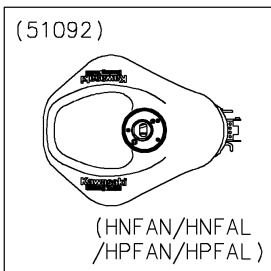

2023 Ninja ZX-6R (CA) KRT Edition

PARTS DIAGRAM

Fuel Tank

F2410

WD

WD

WD

WD