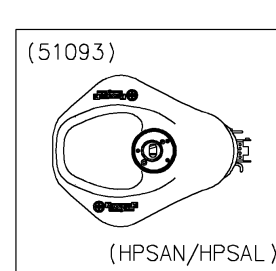

2023 Ninja ZX-6R (CA) KRT Edition

PARTS DIAGRAM

Fuel Tank

F2410

WD

WD

WD

WD