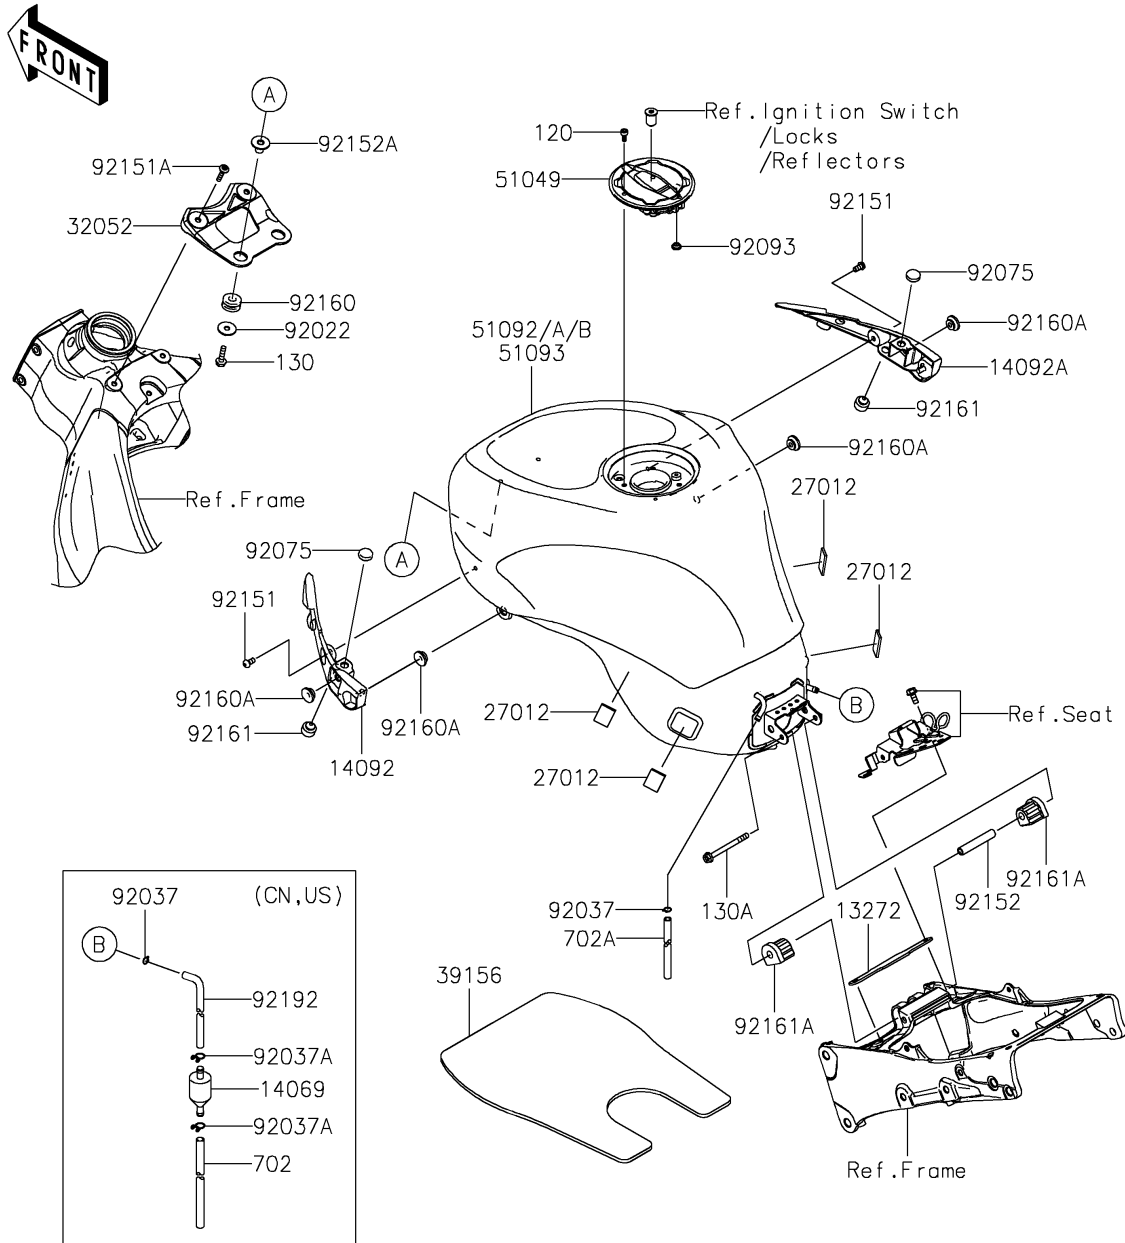

2023 Ninja ZX-6R (CA) KRT Edition

PARTS DIAGRAM

Fuel Tank

F2410

WD

WD

WD

WD

2023 Ninja ZX-6R (CA) KRT Edition

Kawasaki
Let the Good Times Roll®

PARTS LIST

Fuel Tank

ITEM NAME	PART NUMBER	QUANTITY
-----------	-------------	----------
