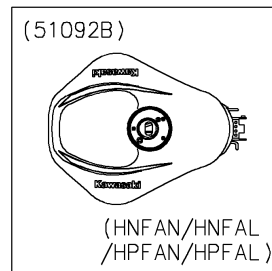

2023 Ninja ZX-6R (CA) KRT Edition

PARTS DIAGRAM

Fuel Tank

F2410

WD

WD

WD

WD