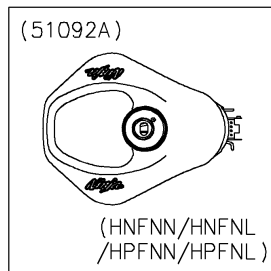

2023 Ninja ZX-6R (CA) KRT Edition

PARTS DIAGRAM

Fuel Tank

F2410

WD

WD

WD

WD