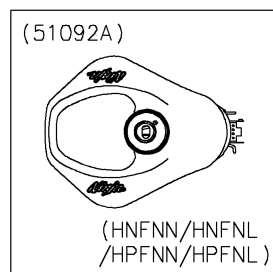

2022 Ninja ZX-6R KRT Edition

PARTS DIAGRAM

Fuel Tank

F2410

WD

WD

WD

WD