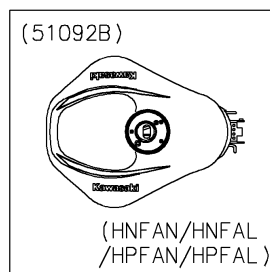

2022 Ninja ZX-6R KRT Edition

PARTS DIAGRAM

Fuel Tank

F2410

WD

WD

WD

WD