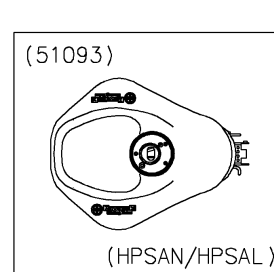

2022 Ninja ZX-6R KRT Edition

PARTS DIAGRAM

Fuel Tank

F2410

WD

WD

WD

WD