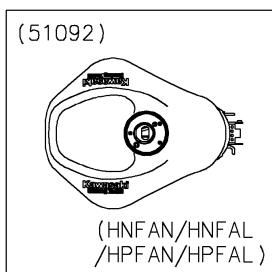

2022 Ninja ZX-6R KRT Edition

PARTS DIAGRAM

Fuel Tank

F2410

WD

WD

WD

WD