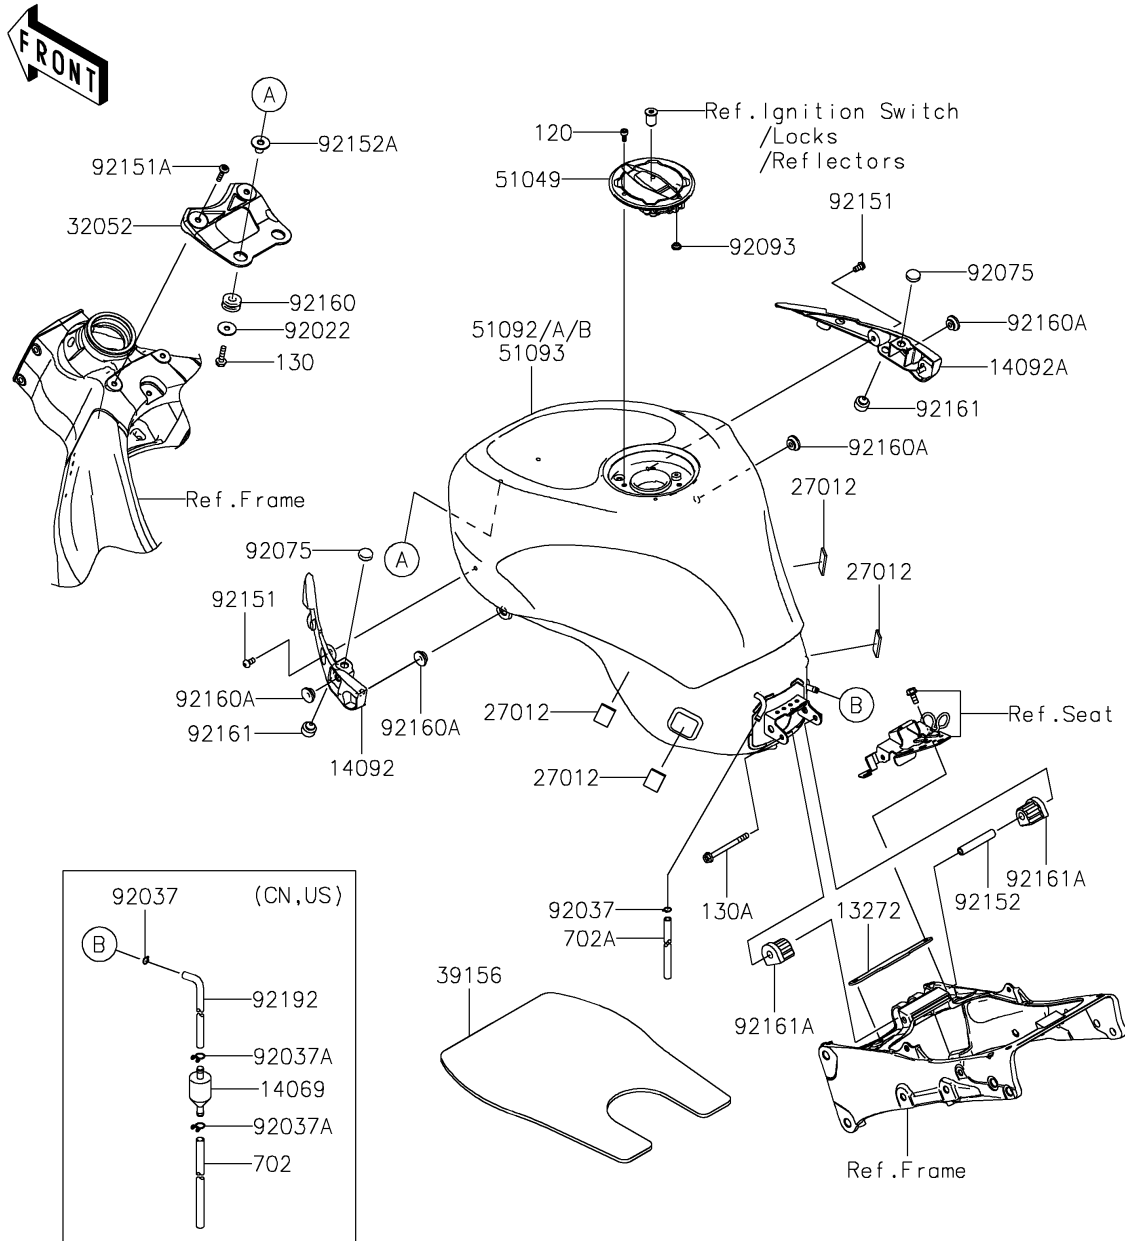

2022 Ninja ZX-6R KRT Edition

PARTS DIAGRAM

Fuel Tank

F2410

WD

WD

WD

WD

2022 Ninja ZX-6R KRT Edition

PARTS LIST

Fuel Tank

ITEM NAME	PART NUMBER	QUANTITY
-----------	-------------	----------
