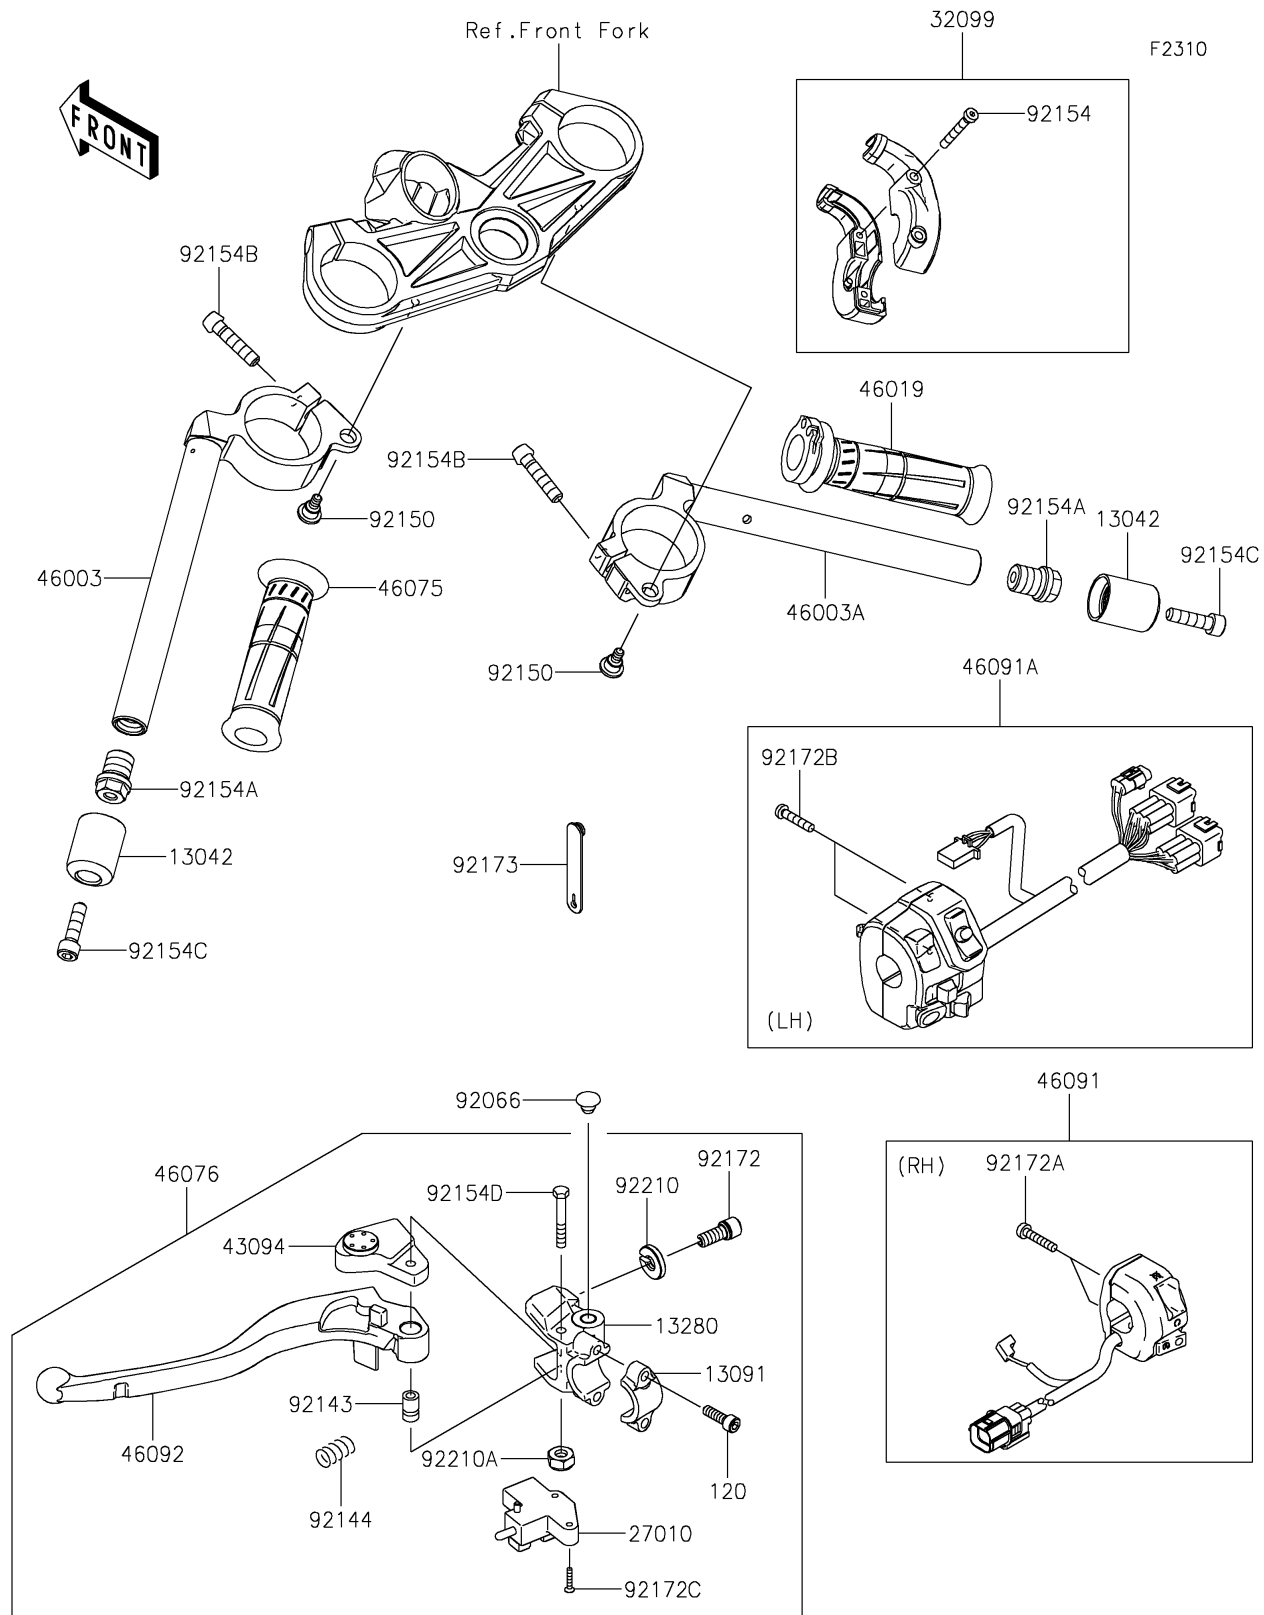

2022 Ninja ZX-6R KRT Edition

PARTS DIAGRAM

Handlebar

2022 Ninja ZX-6R KRT Edition

PARTS LIST

Handlebar

ITEM NAME	PART NUMBER	QUANTITY
-----------	-------------	----------
