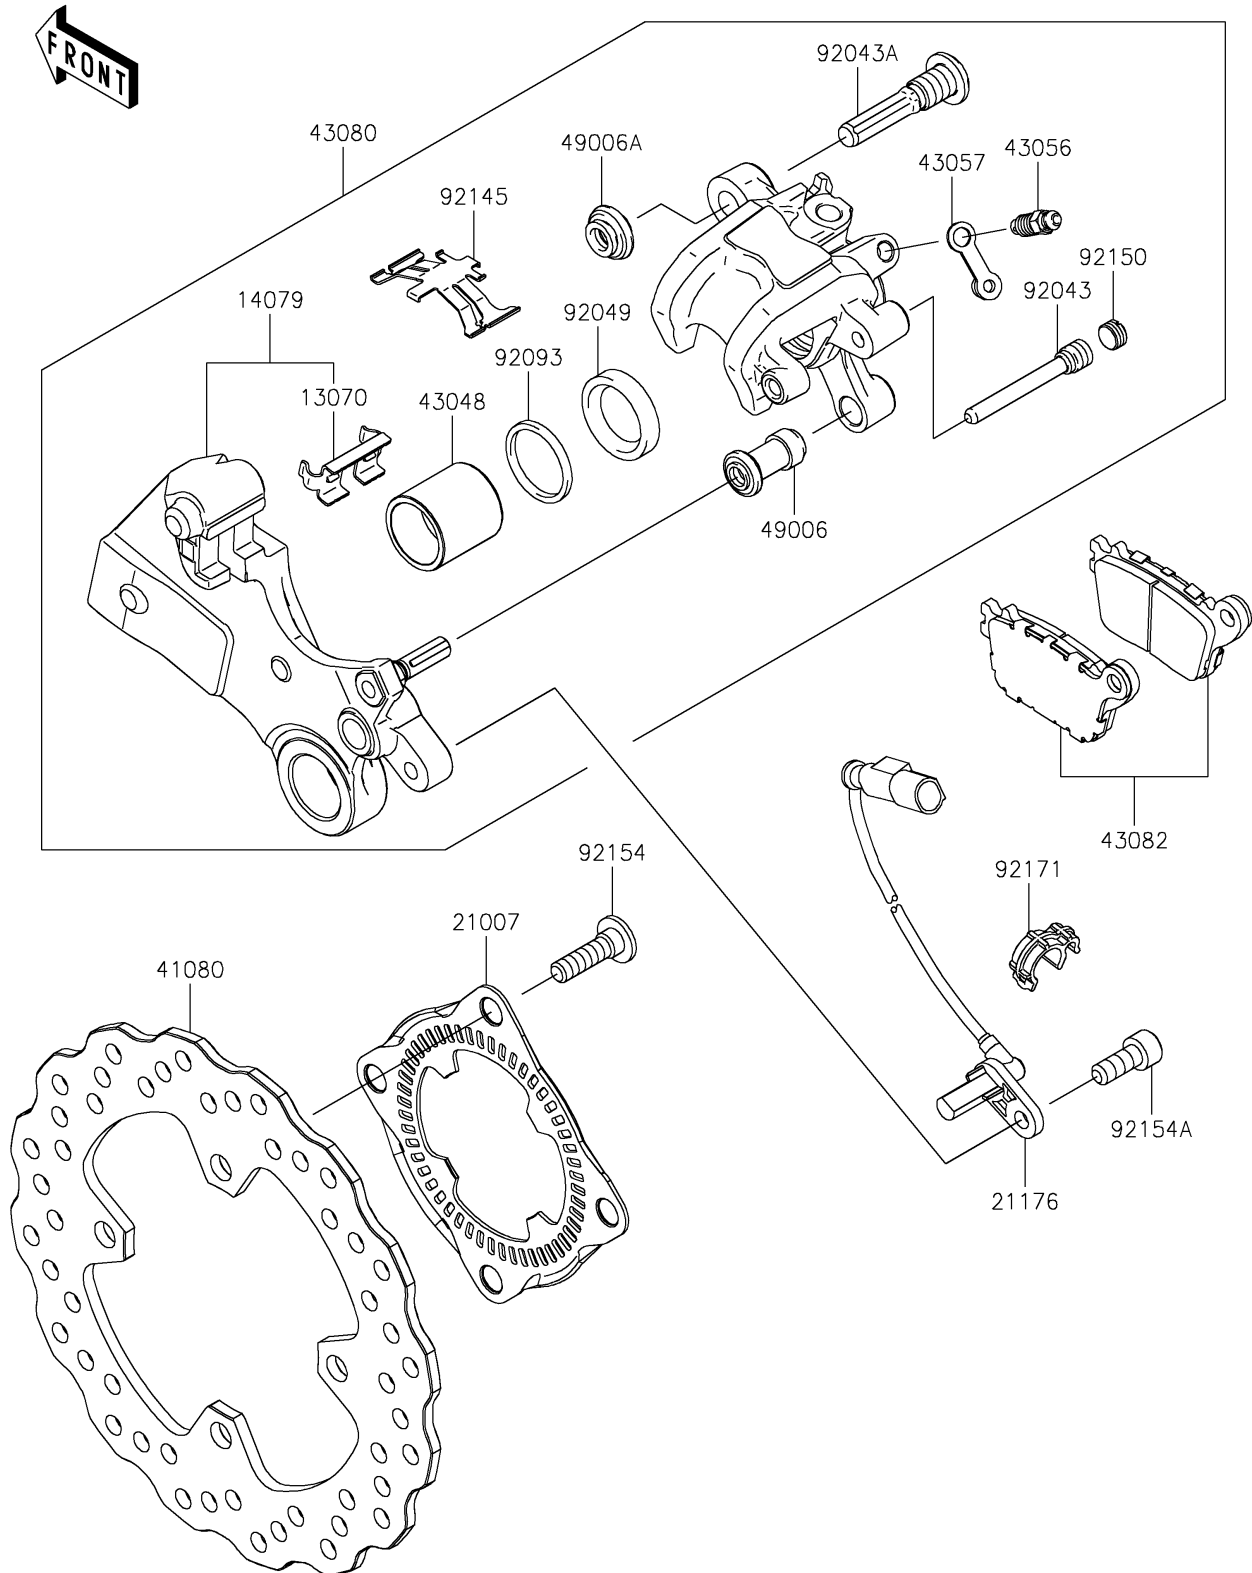

2023 Ninja ZX-6R (CA)

PARTS DIAGRAM

Rear Brake

F2294

2023 Ninja ZX-6R (CA)

PARTS LIST

Rear Brake

ITEM NAME

PART NUMBER

QUANTITY
