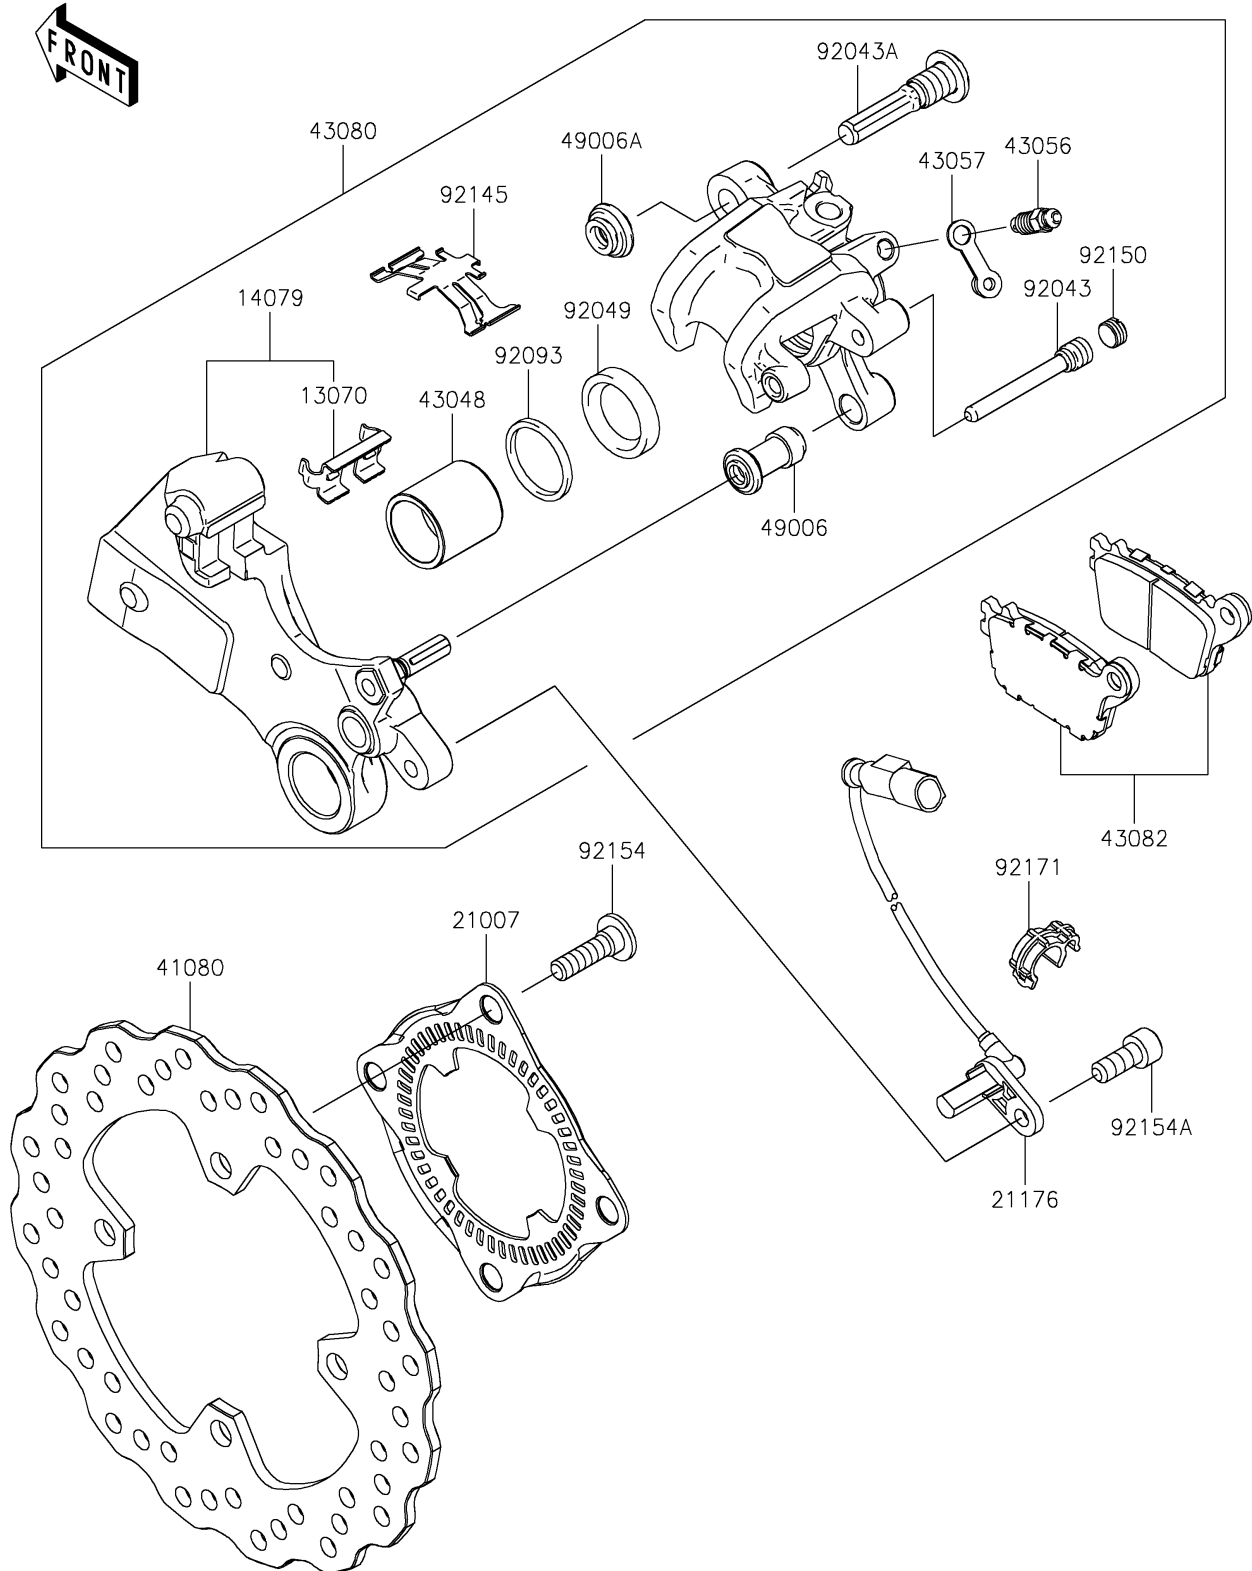

2022 Ninja ZX-6R KRT Edition

PARTS DIAGRAM

Rear Brake

F2294

2022 Ninja ZX-6R KRT Edition

PARTS LIST

Rear Brake

ITEM NAME	PART NUMBER	QUANTITY
-----------	-------------	----------
