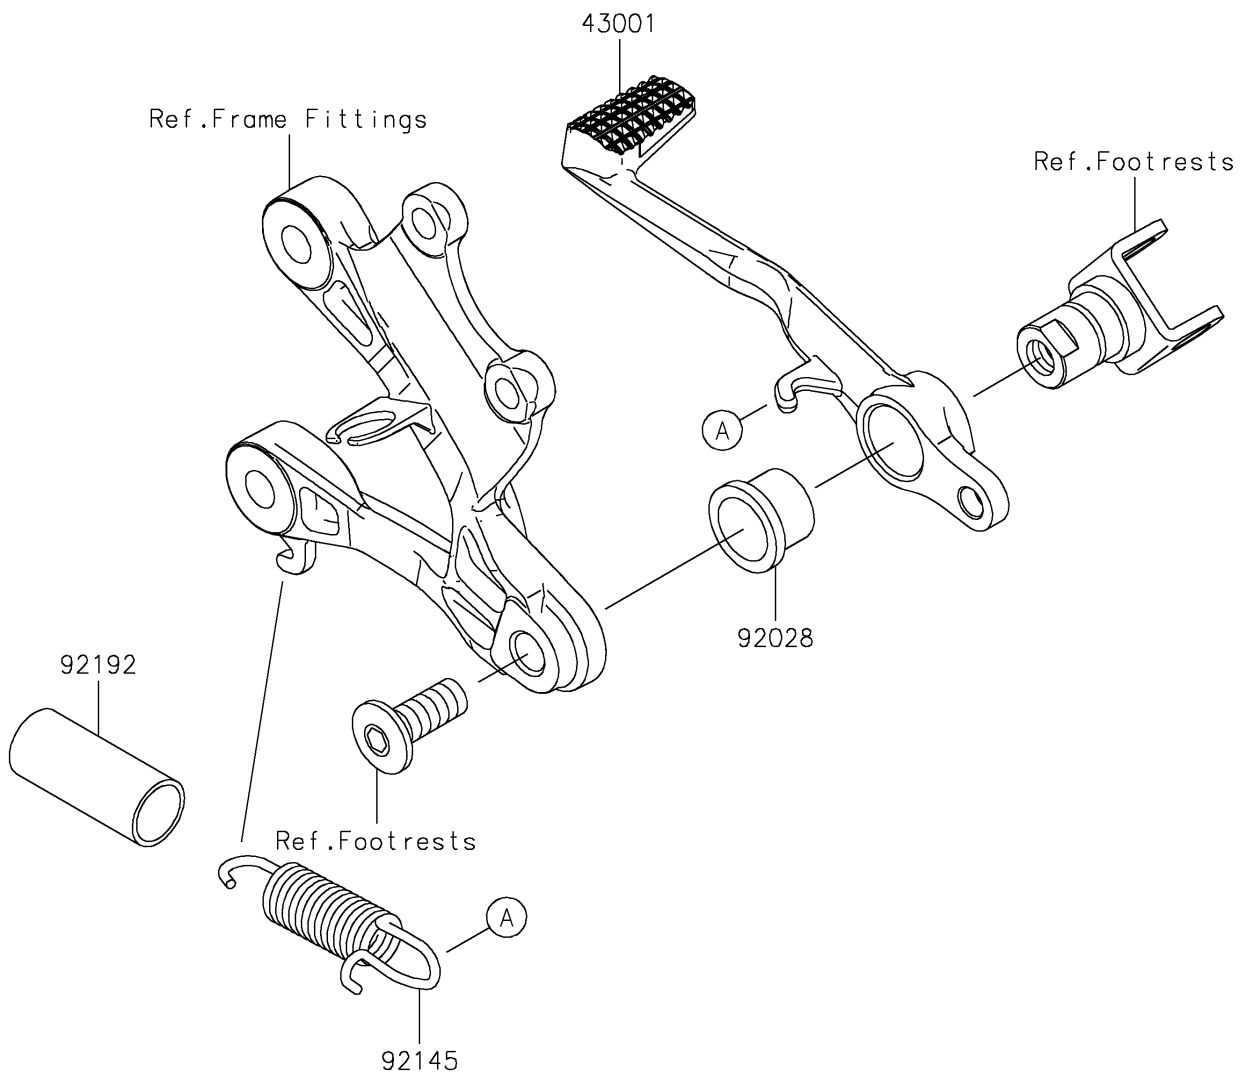

2023 Ninja ZX-6R (CA) KRT Edition

PARTS DIAGRAM

Brake Pedal/Torque Link

F2260

2023 Ninja ZX-6R (CA) KRT Edition

PARTS LIST

Brake Pedal/Torque Link

ITEM NAME	PART NUMBER	QUANTITY
-----------	-------------	----------
