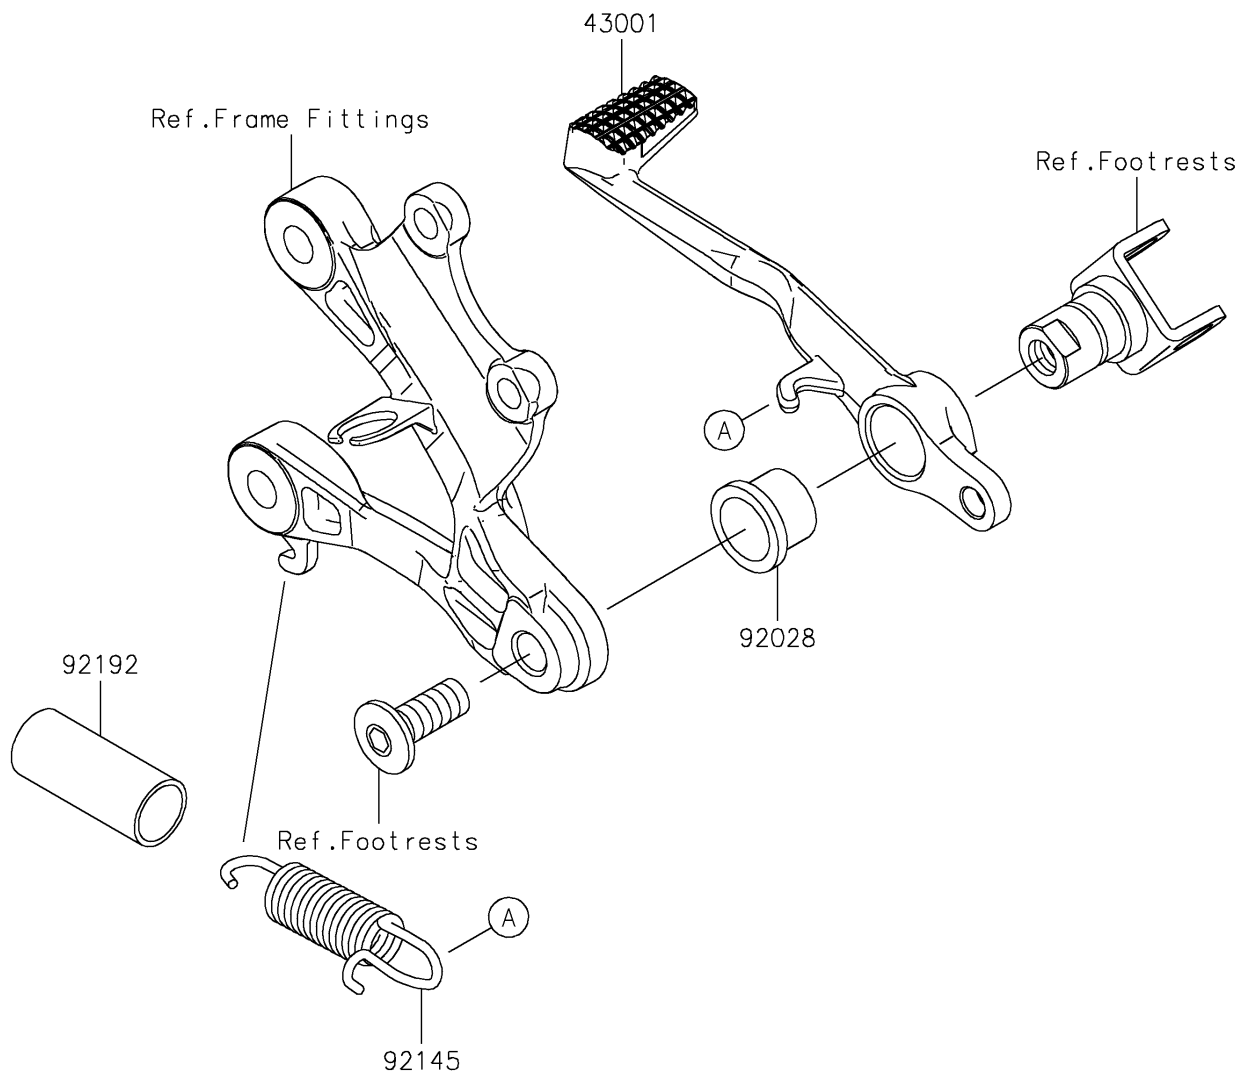

2023 Ninja ZX-6R (CA)

PARTS DIAGRAM

Brake Pedal/Torque Link

F2260

2023 Ninja ZX-6R (CA)

PARTS LIST

Brake Pedal/Torque Link

ITEM NAME

PART NUMBER

QUANTITY
