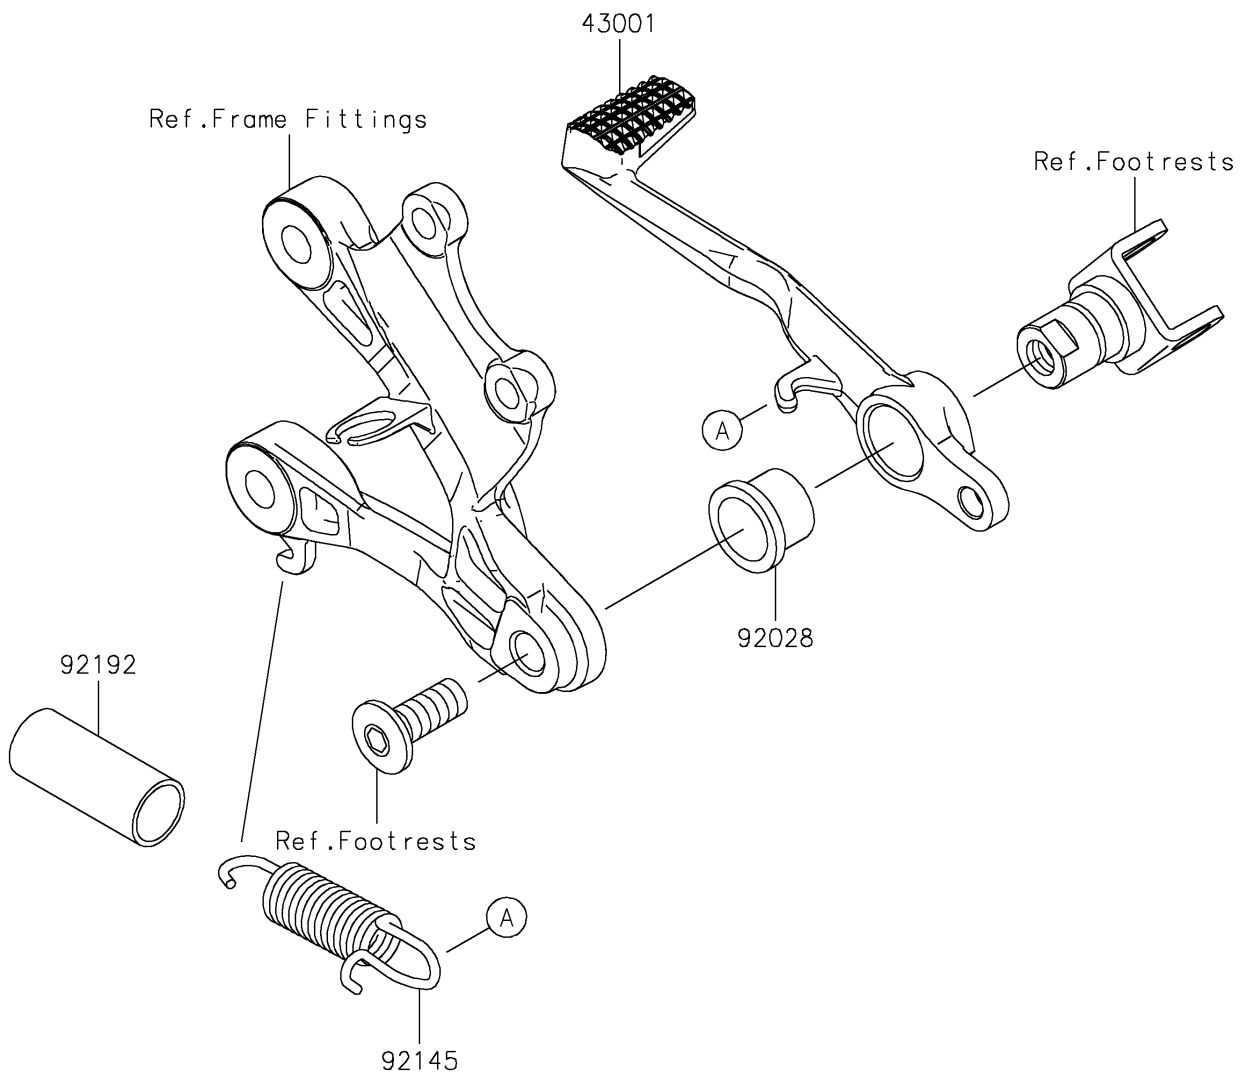

2022 Ninja ZX-6R KRT Edition

PARTS DIAGRAM

Brake Pedal/Torque Link

F2260

2022 Ninja ZX-6R KRT Edition

PARTS LIST

Brake Pedal/Torque Link

ITEM NAME	PART NUMBER	QUANTITY
-----------	-------------	----------
