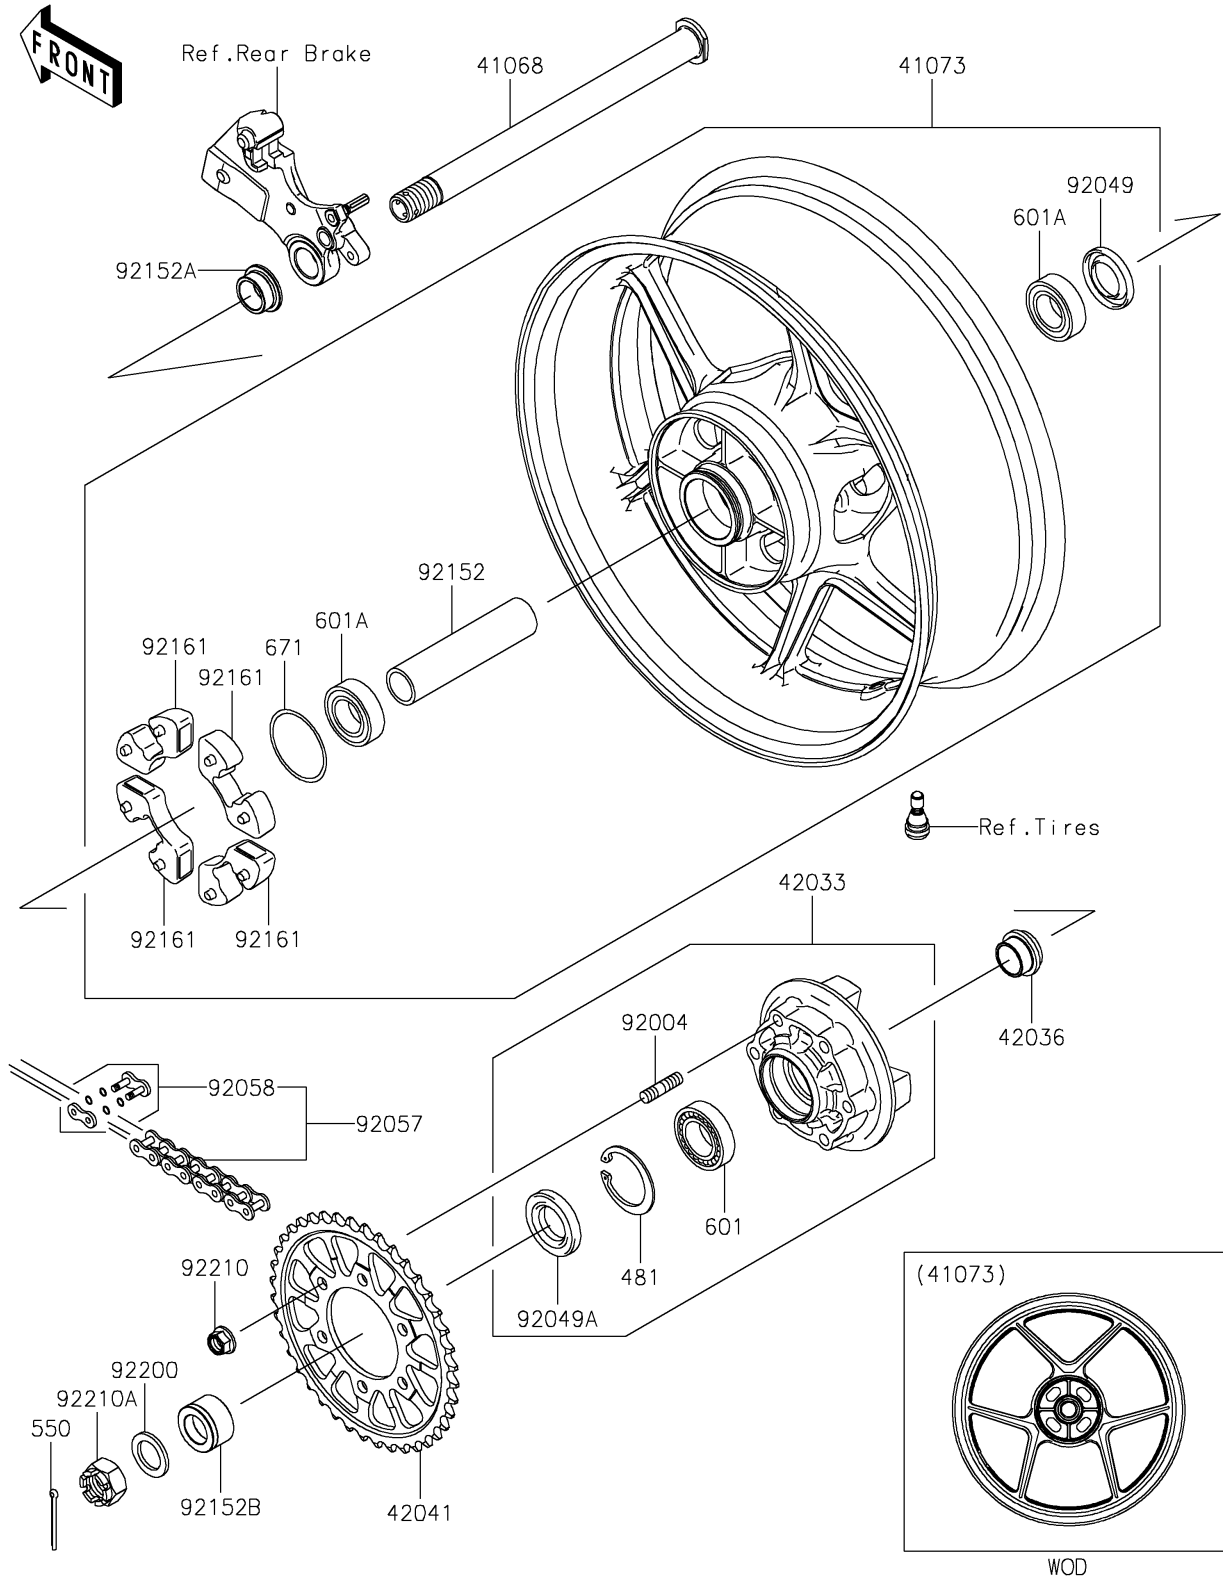

2023 Ninja ZX-6R KRT Edition

PARTS DIAGRAM

Rear Wheel/Chain

F2240

2023 Ninja ZX-6R KRT Edition

PARTS LIST

Rear Wheel/Chain

ITEM NAME	PART NUMBER	QUANTITY
AXLE,RR,24X326 (Ref # 41068)	41068-0613	1
WHEEL-ASSY,RR,G.BLACK (Ref # 41073)	41073-0729-18F	1
COUPLING-ASSY,RR HUB (Ref # 42033)	42033-0026	1
SLEEVE,RR HUB,L=22 (Ref # 42036)	42036-1279	1
SPROCKET-HUB,43T (Ref # 42041)	42041-0094	1
STUD,10X19 (Ref # 92004)	92004-0028	6
SEAL-OIL,31X52X5 (Ref # 92049)	92049-0722	1
SEAL-OIL,PJN 40 55 8 (Ref # 92049A)	92049-1376	1
CHAIN,DRIVE,DID520HV2X112L (Ref # 92057)	92057-0775	1
JOINT-CHAIN (Ref # 92058)	92058-0064	1
COLLAR,RR HUB,L=137 (Ref # 92152)	92152-0214	1
COLLAR,RR AXLE,RH,L=16 (Ref # 92152A)	92152-1246	1
COLLAR,RR AXLE,LH,L=23.5 (Ref # 92152B)	92152-1254	1
DAMPER,SHOCK,RR HUB (Ref # 92161)	92161-0342	4
WASHER,25.5X38X3.2 (Ref # 92200)	92200-0278	1
NUT,LOCK,FLANGED,10MM (Ref # 92210)	92210-0276	6
NUT,CASTLE,24MM (Ref # 92210A)	92210-0280	1
CIRCLIP (Ref # 481)	481J5500	1
PIN-COTTER,4.0X45 (Ref # 550)	550AA4045	1
BEARING-BALL,#6006G (Ref # 601)	601B6006G	1
BEARING-BALL (Ref # 601A)	601B6205UU	2
O RING,60MM (Ref # 671)	671B2560	1