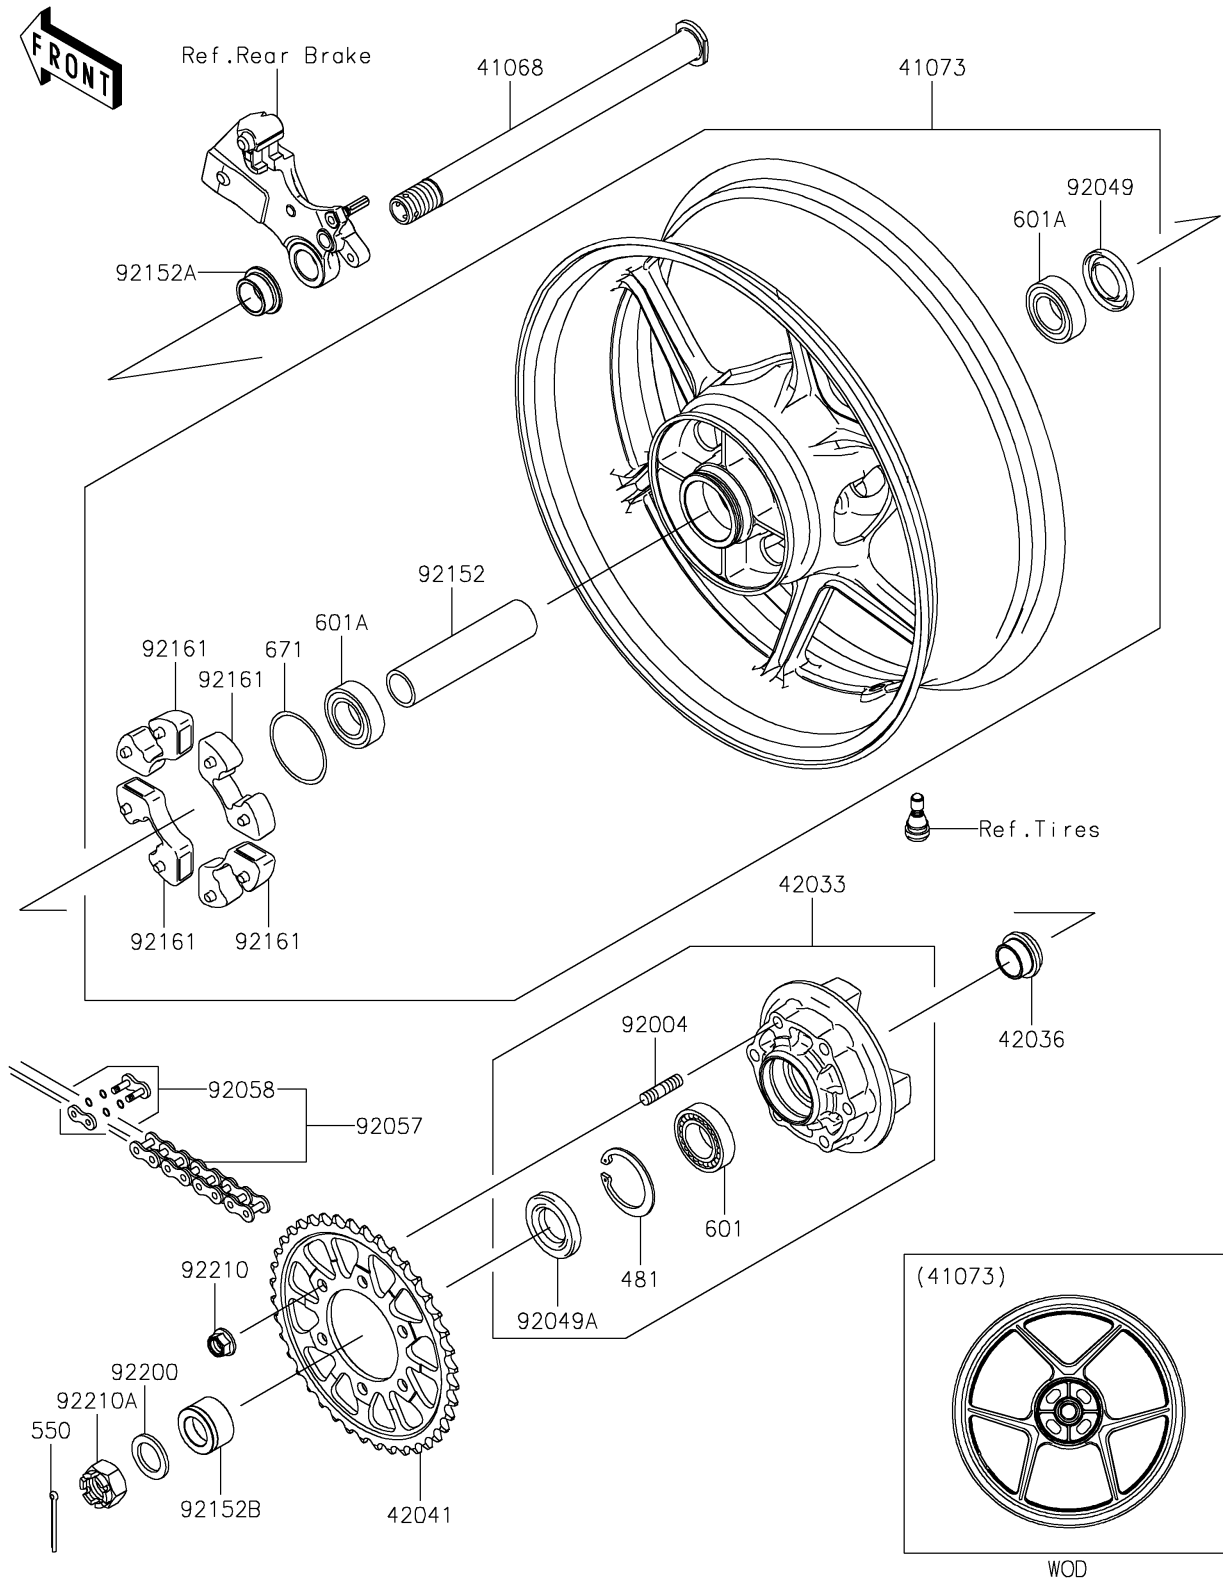

2022 NINJA® ZX™-6R

PARTS DIAGRAM

Rear Wheel/Chain

F2240

2022 NINJA[®] ZX[™]-6R

PARTS LIST

Rear Wheel/Chain

ITEM NAME

PART NUMBER

QUANTITY
