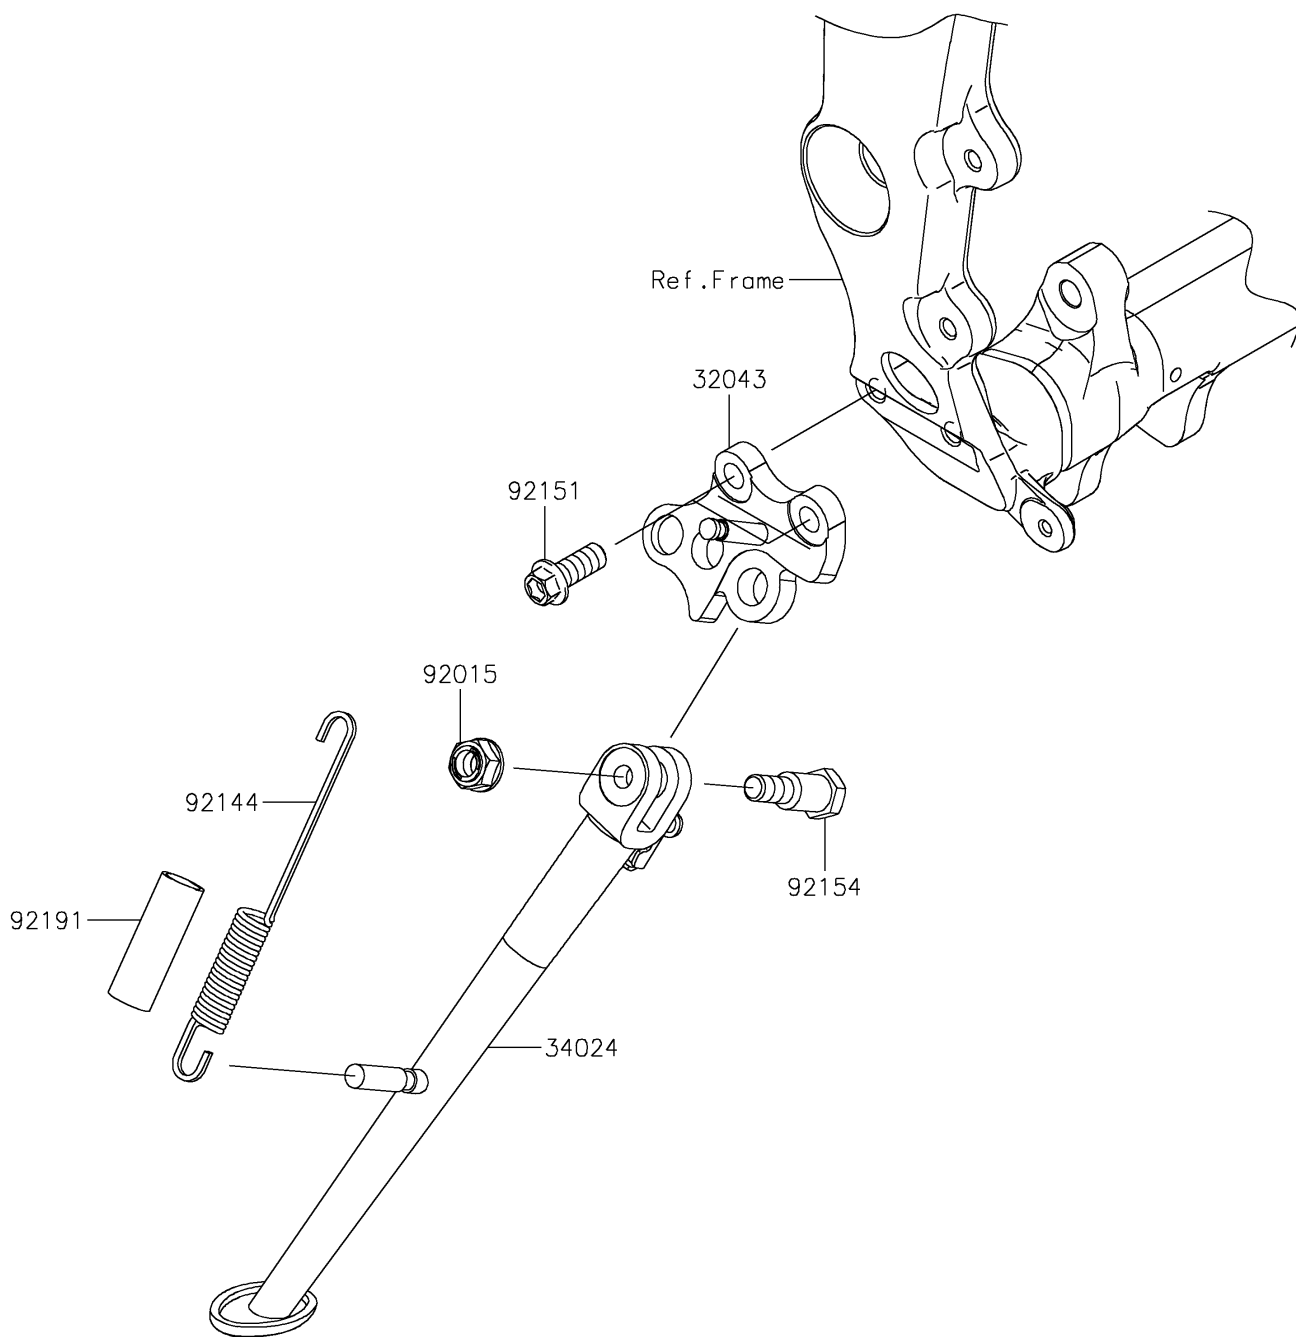

2023 Ninja ZX-6R (CA) KRT Edition

PARTS DIAGRAM

Stand(s)

F2190

2023 Ninja ZX-6R (CA) KRT Edition

PARTS LIST

Stand(s)

ITEM NAME

PART NUMBER

QUANTITY
