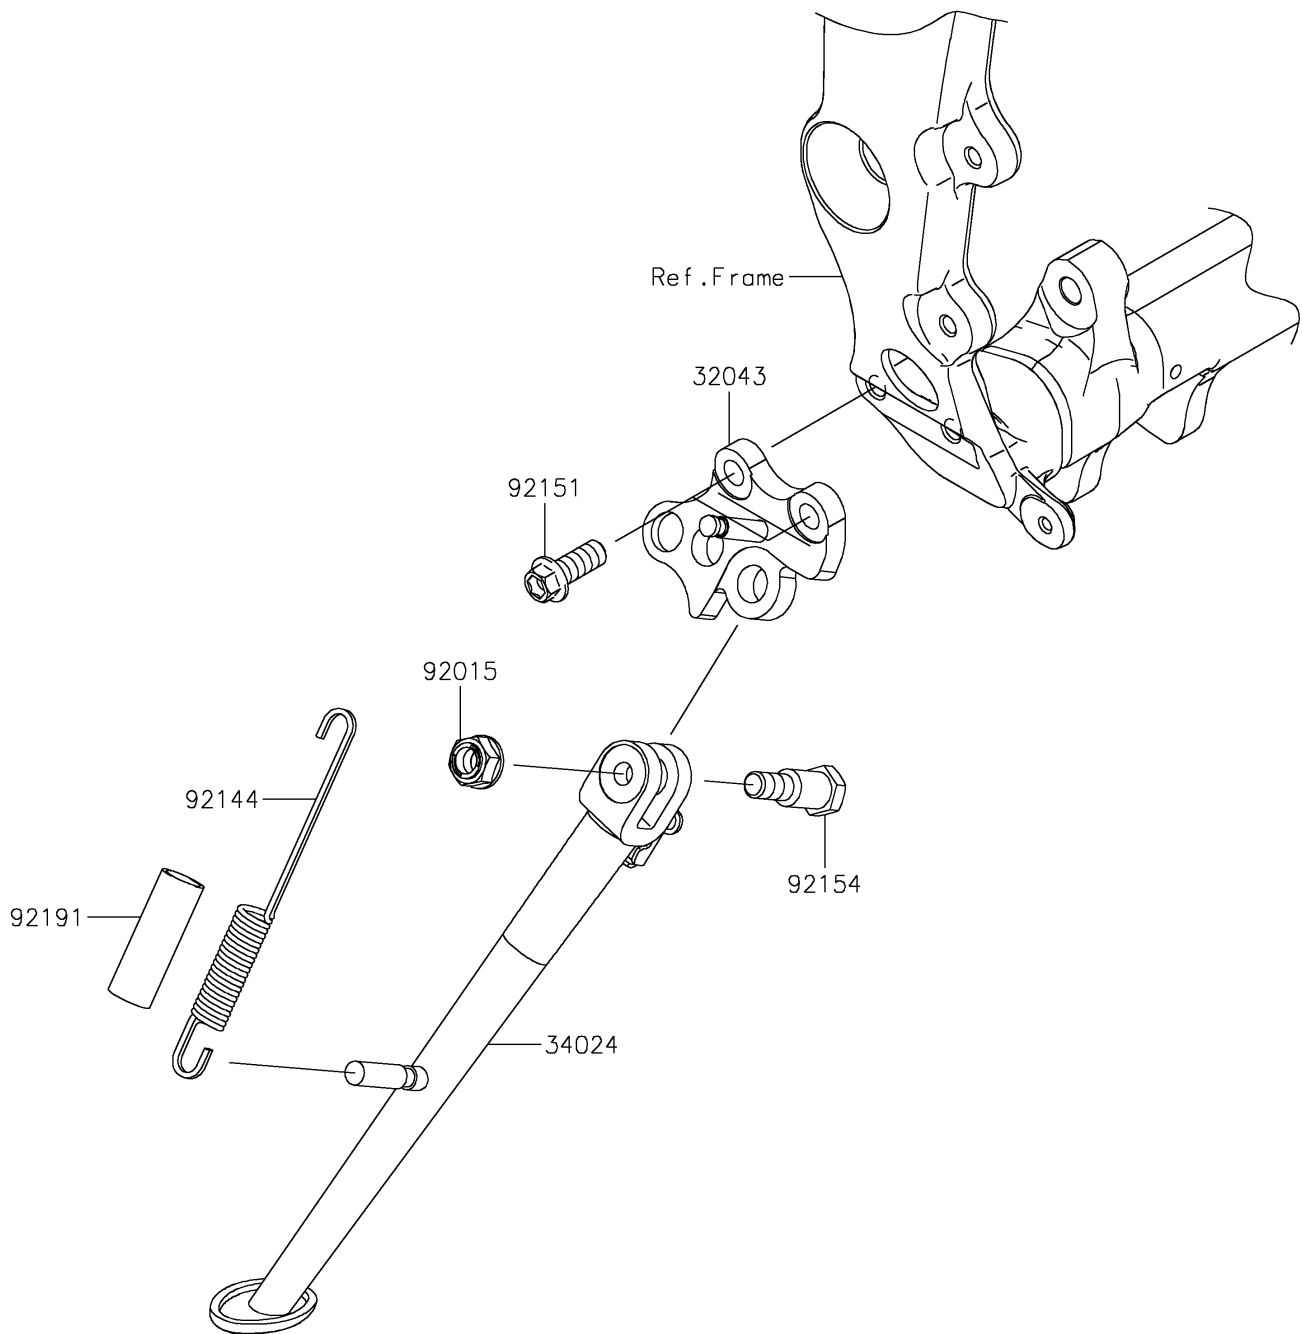

2022 Ninja ZX-6R KRT Edition

PARTS DIAGRAM

Stand(s)

F2190

2022 Ninja ZX-6R KRT Edition

PARTS LIST

Stand(s)

ITEM NAME

PART NUMBER

QUANTITY
