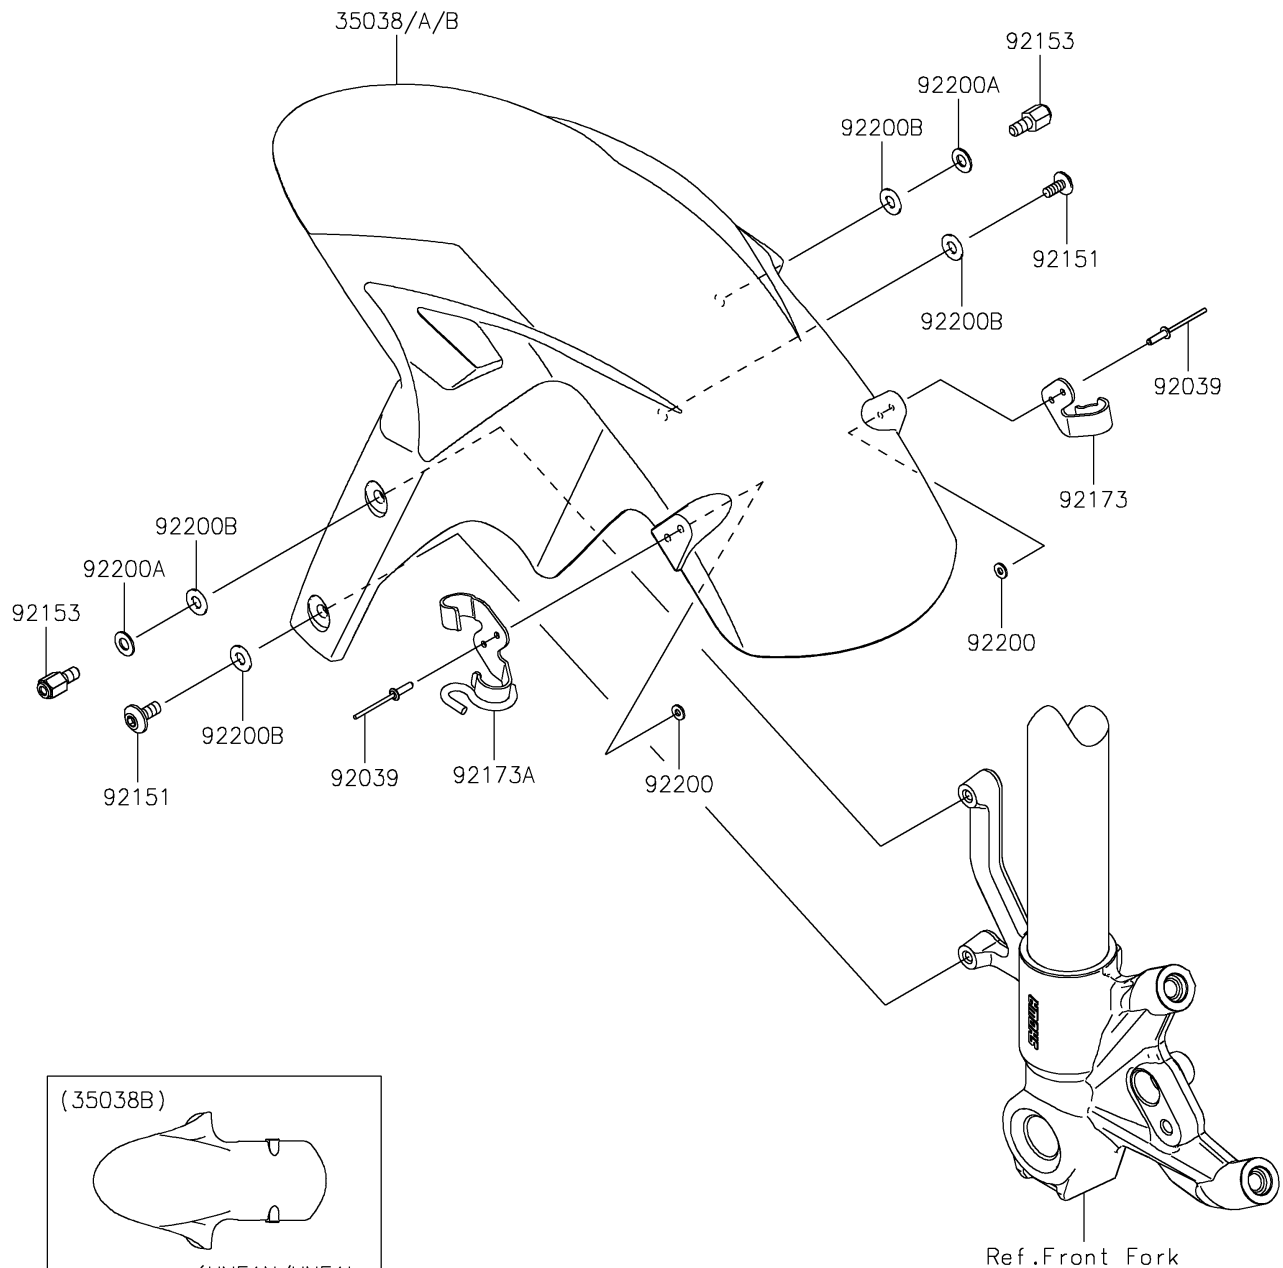

2022 Ninja ZX-6R KRT Edition

PARTS DIAGRAM

Front Fender(s)

F2171

2022 Ninja ZX-6R KRT Edition

PARTS LIST

Front Fender(s)

ITEM NAME	PART NUMBER	QUANTITY
-----------	-------------	----------
