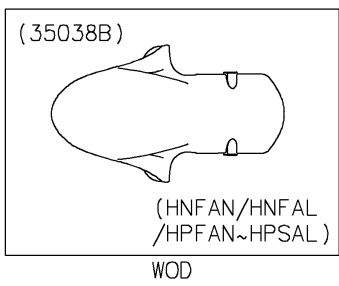

2022 Ninja ZX-6R KRT Edition

PARTS DIAGRAM

Front Fender(s)

F2171

2022 Ninja ZX-6R KRT Edition

PARTS LIST

Front Fender(s)

ITEM NAME	PART NUMBER	QUANTITY
-----------	-------------	----------
