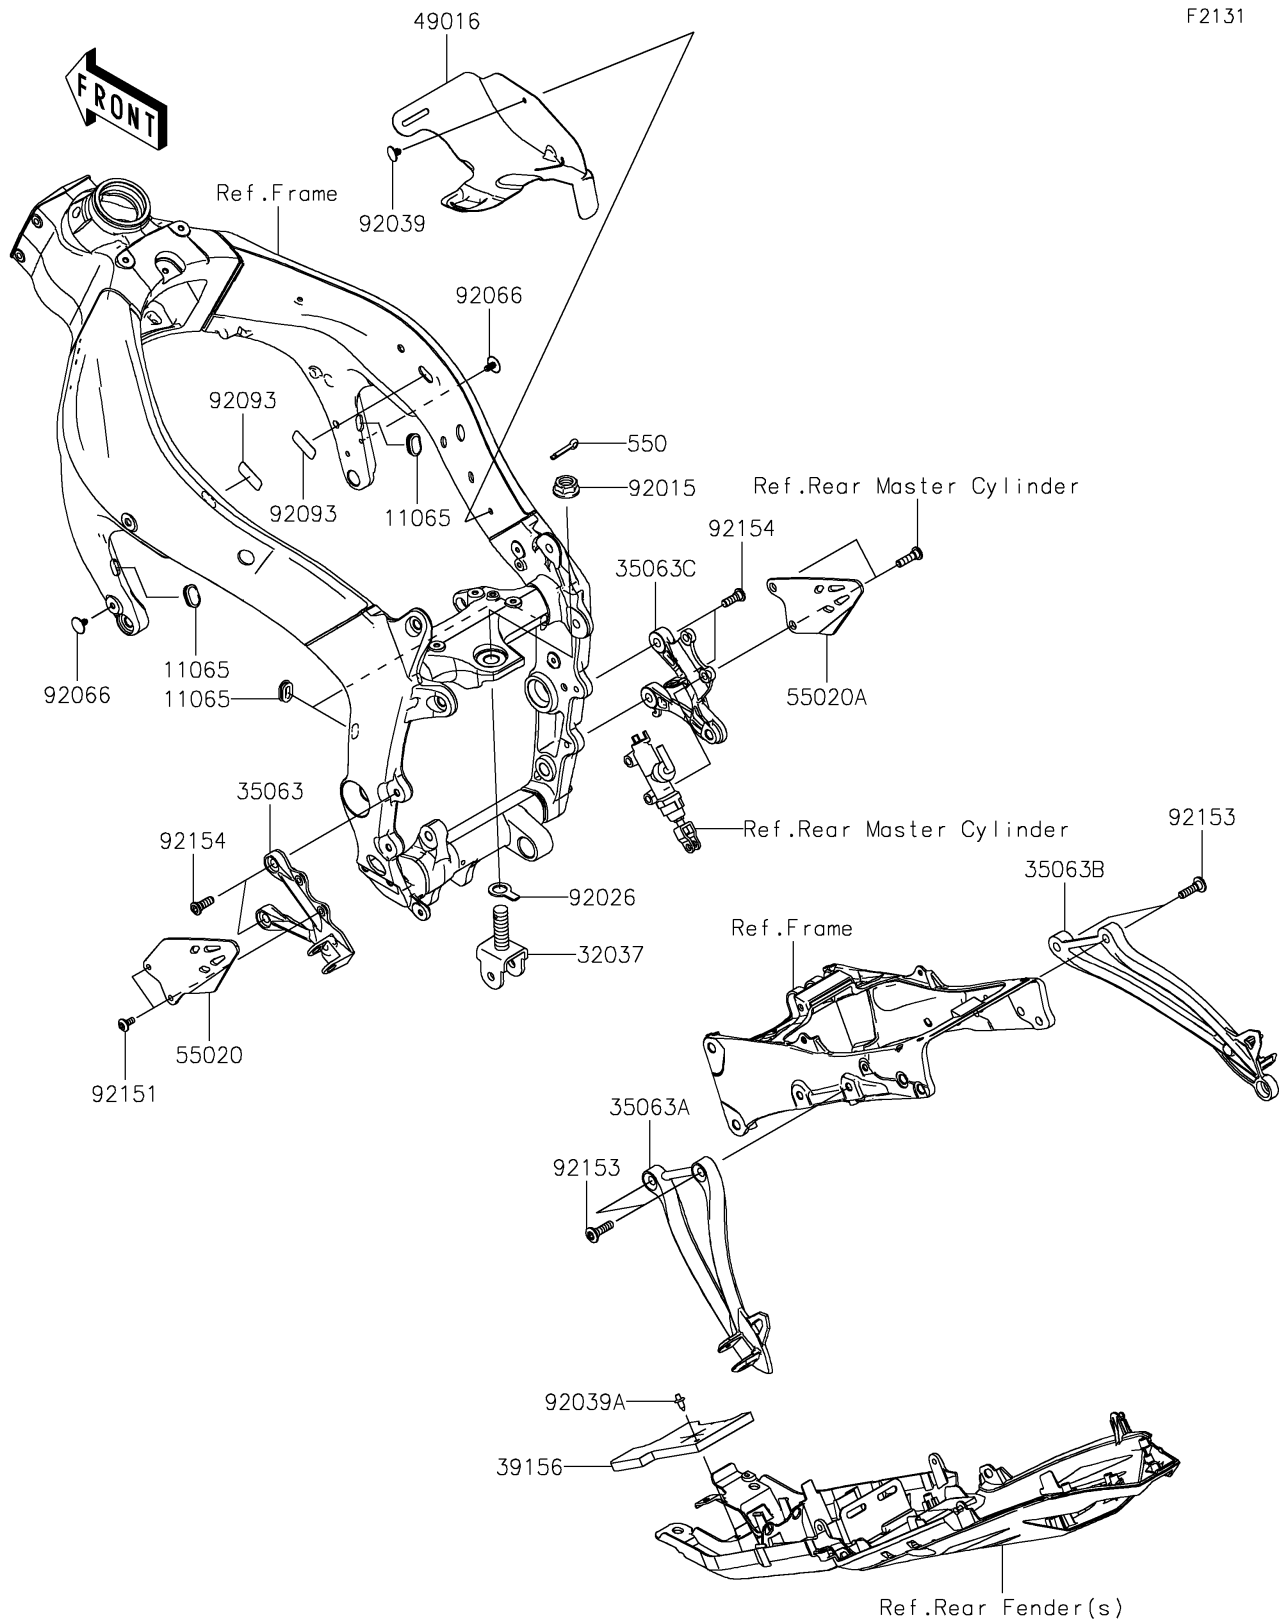

2023 Ninja ZX-6R (CA) KRT Edition

PARTS DIAGRAM

Frame Fittings

F2131

2023 Ninja ZX-6R (CA) KRT Edition

PARTS LIST Frame Fittings

ITEM NAME	PART NUMBER	QUANTITY
-----------	-------------	----------
