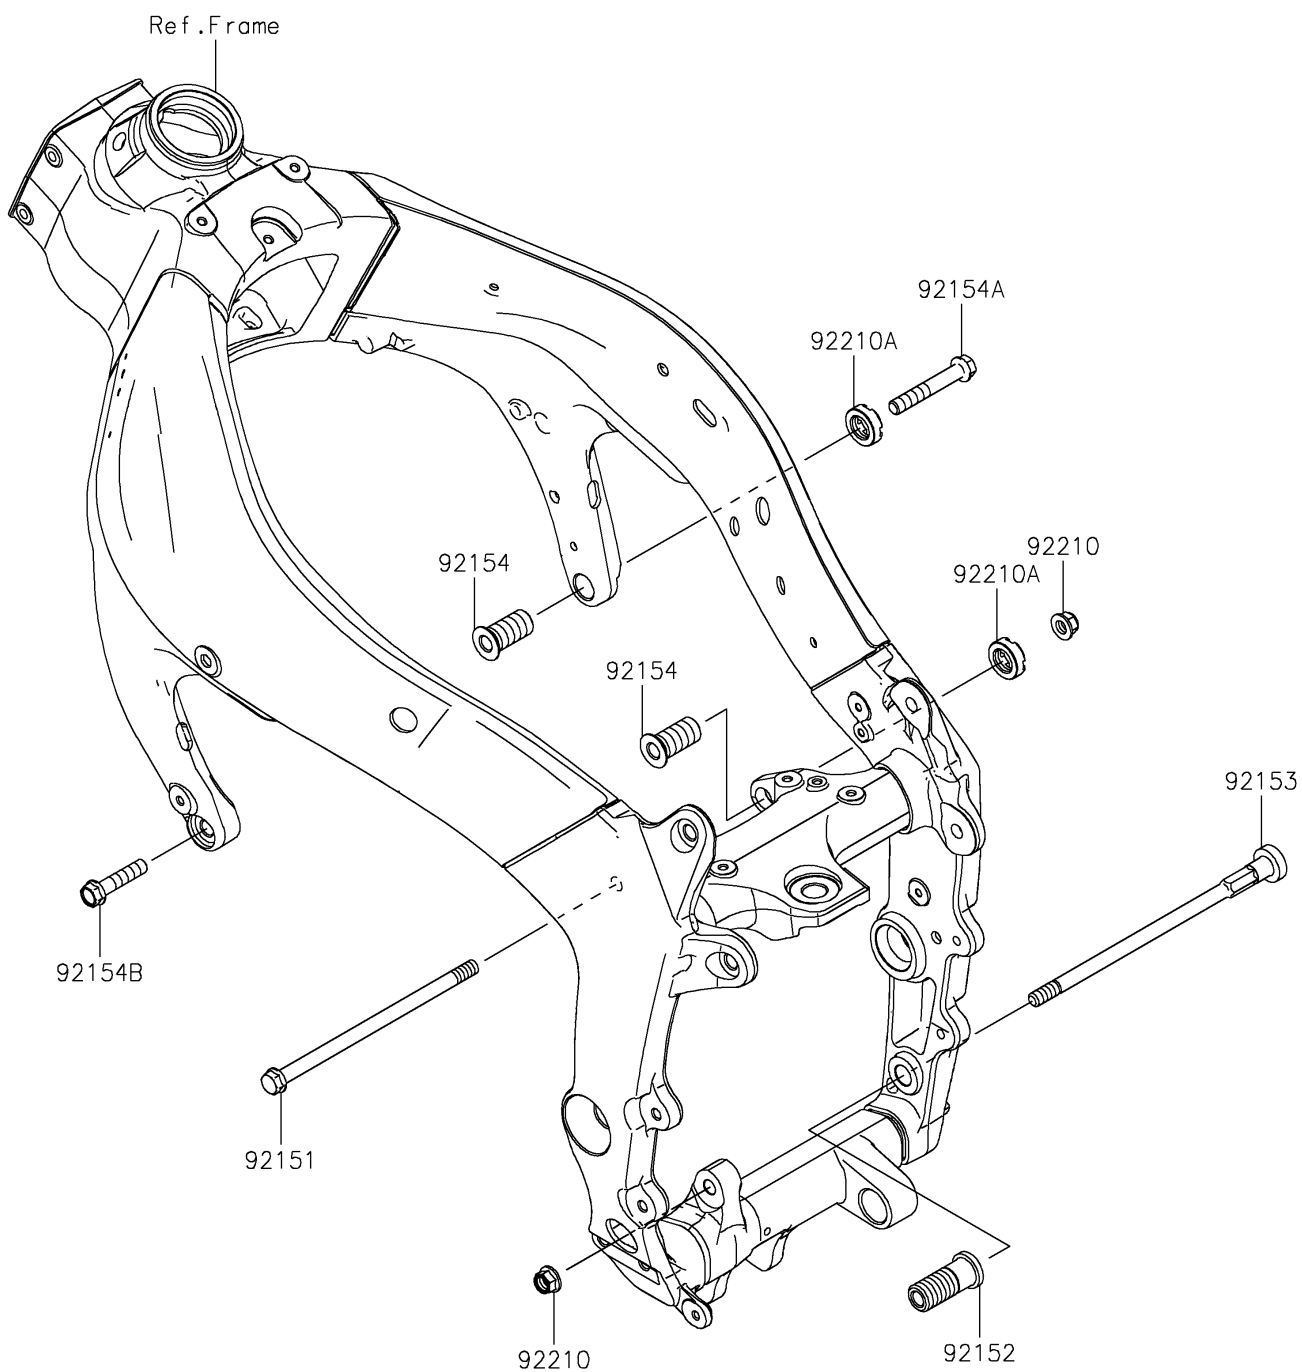

2023 Ninja ZX-6R (CA) KRT Edition

PARTS DIAGRAM

Engine Mount

F2122

2023 Ninja ZX-6R (CA) KRT Edition

PARTS LIST Engine Mount

ITEM NAME	PART NUMBER	QUANTITY
-----------	-------------	----------
