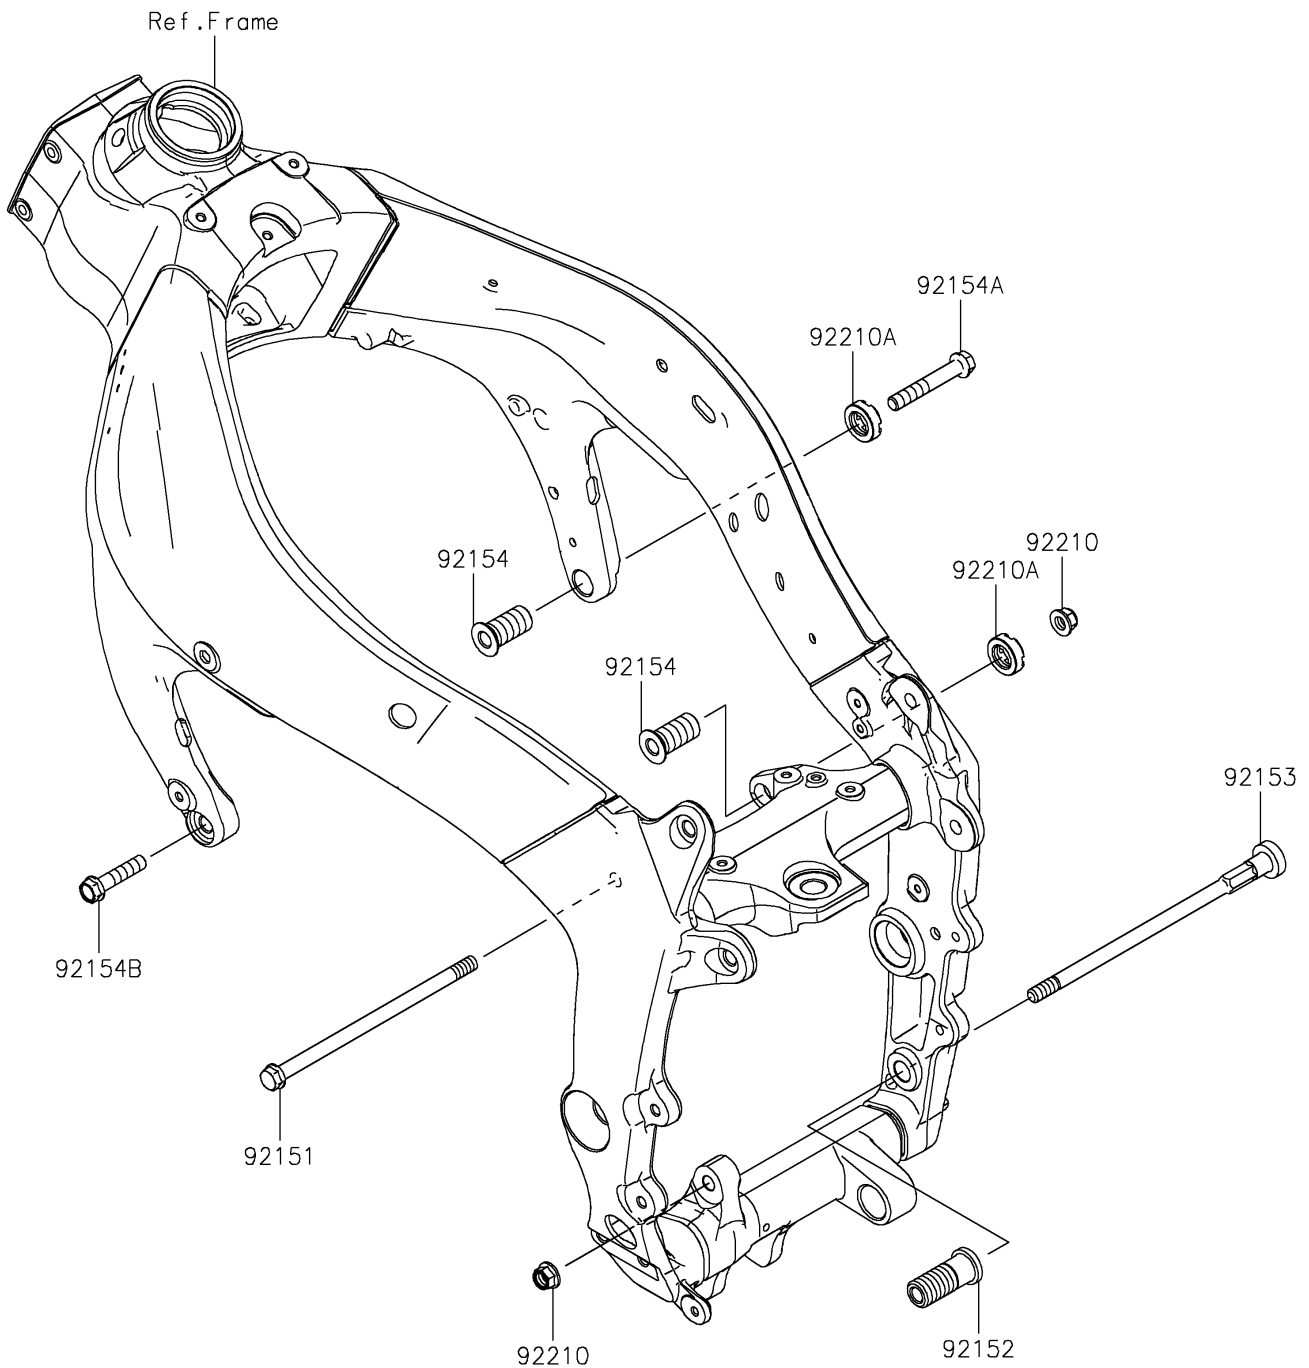

2022 Ninja ZX-6R KRT Edition

PARTS DIAGRAM

Engine Mount

F2122

2022 Ninja ZX-6R KRT Edition

PARTS LIST

Engine Mount

ITEM NAME	PART NUMBER	QUANTITY
-----------	-------------	----------
