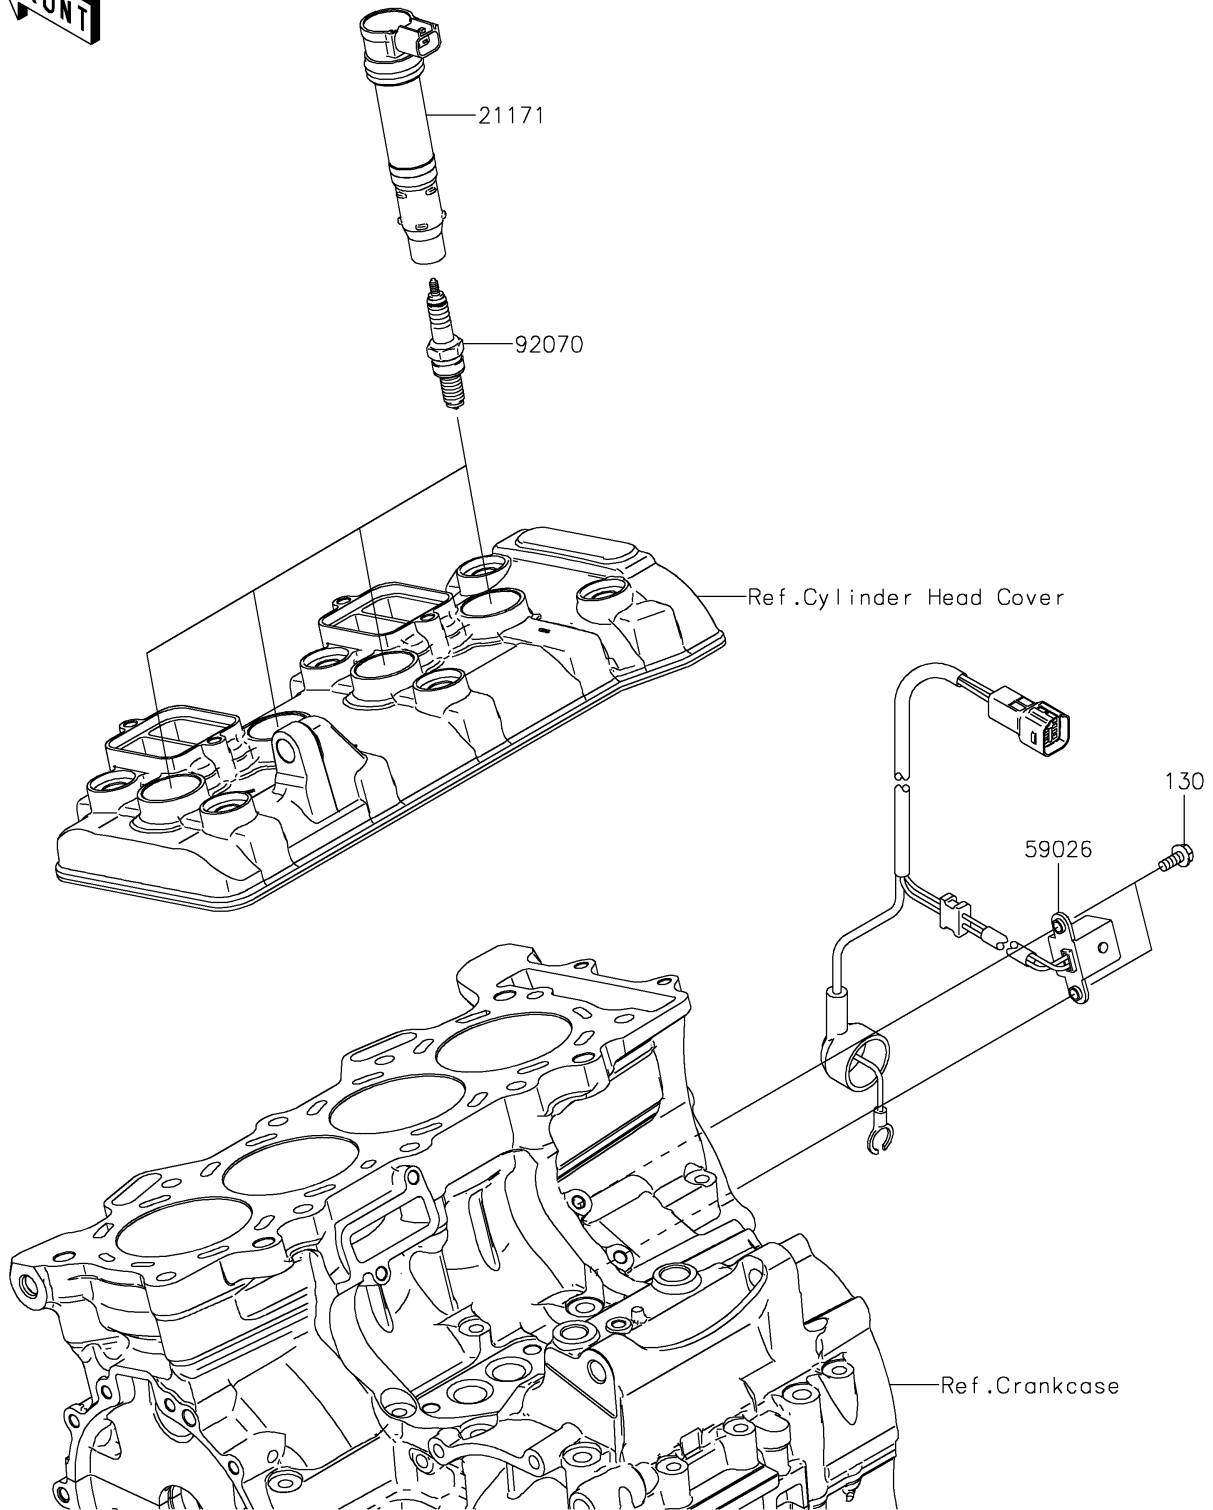

2023 Ninja ZX-6R (CA) KRT Edition

PARTS DIAGRAM

Ignition System

E1830

2023 Ninja ZX-6R (CA) KRT Edition

PARTS LIST

Ignition System

ITEM NAME	PART NUMBER	QUANTITY
-----------	-------------	----------
