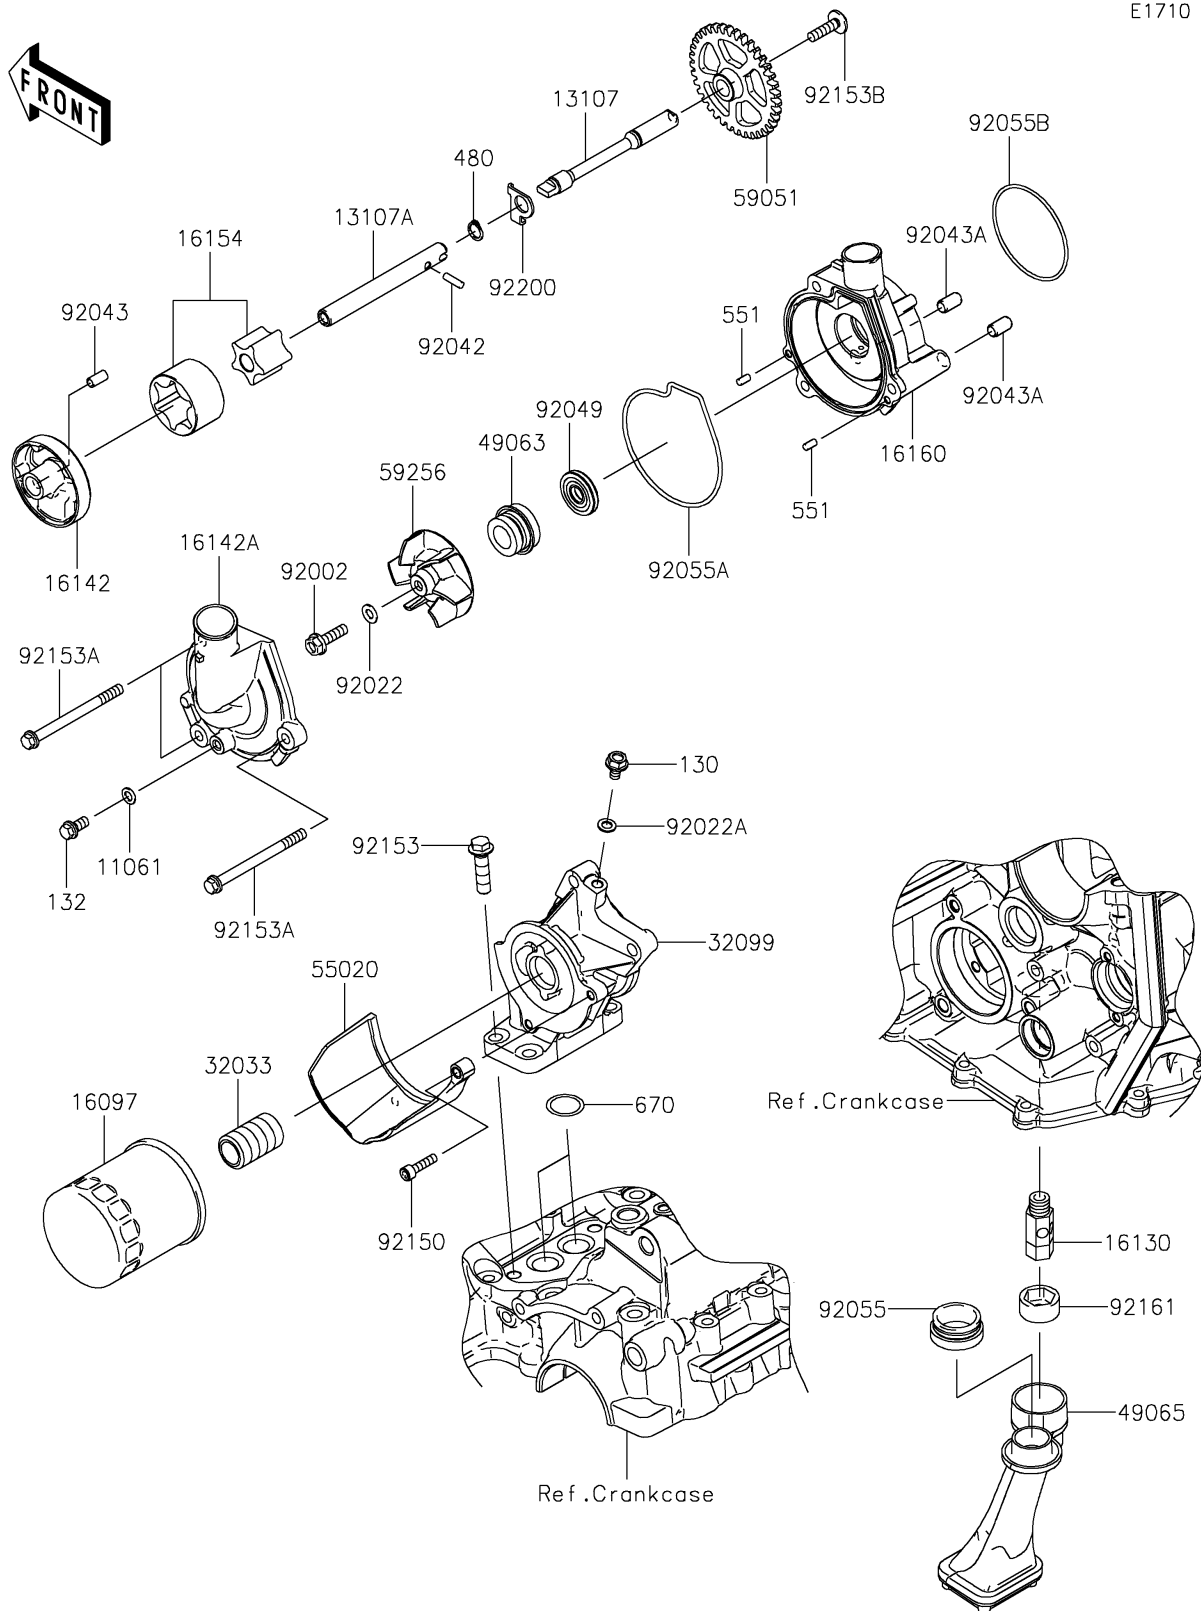

2022 NINJA® ZX™-6R

PARTS DIAGRAM

Oil Pump/Oil Filter

E1710

2022 NINJA[®] ZX[™]-6R

PARTS LIST

Oil Pump/Oil Filter

ITEM NAME	PART NUMBER	QUANTITY
-----------	-------------	----------
