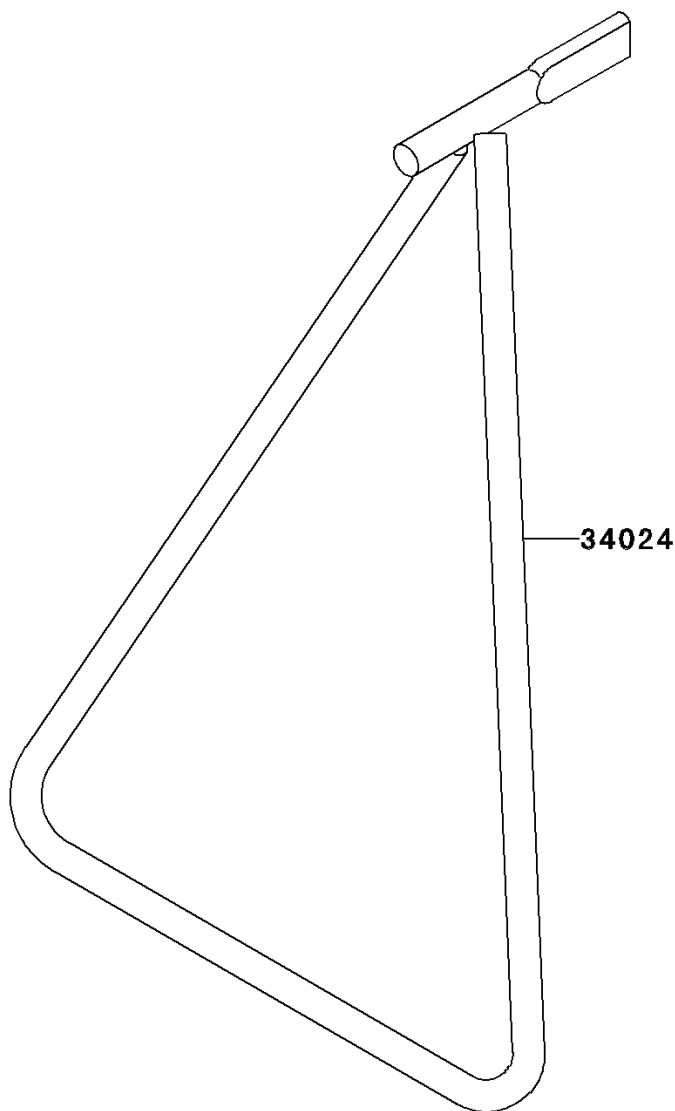

# 2005 KX125

## PARTS DIAGRAM

Stand(s)

F2190

## PARTS LIST

Stand(s)

**Kawasaki**

Let the Good Times Roll®

ITEM NAME	PART NUMBER	QUANTITY
STAND-SIDE,P.SILVER (Ref # 34024)	34024-1396-458	1