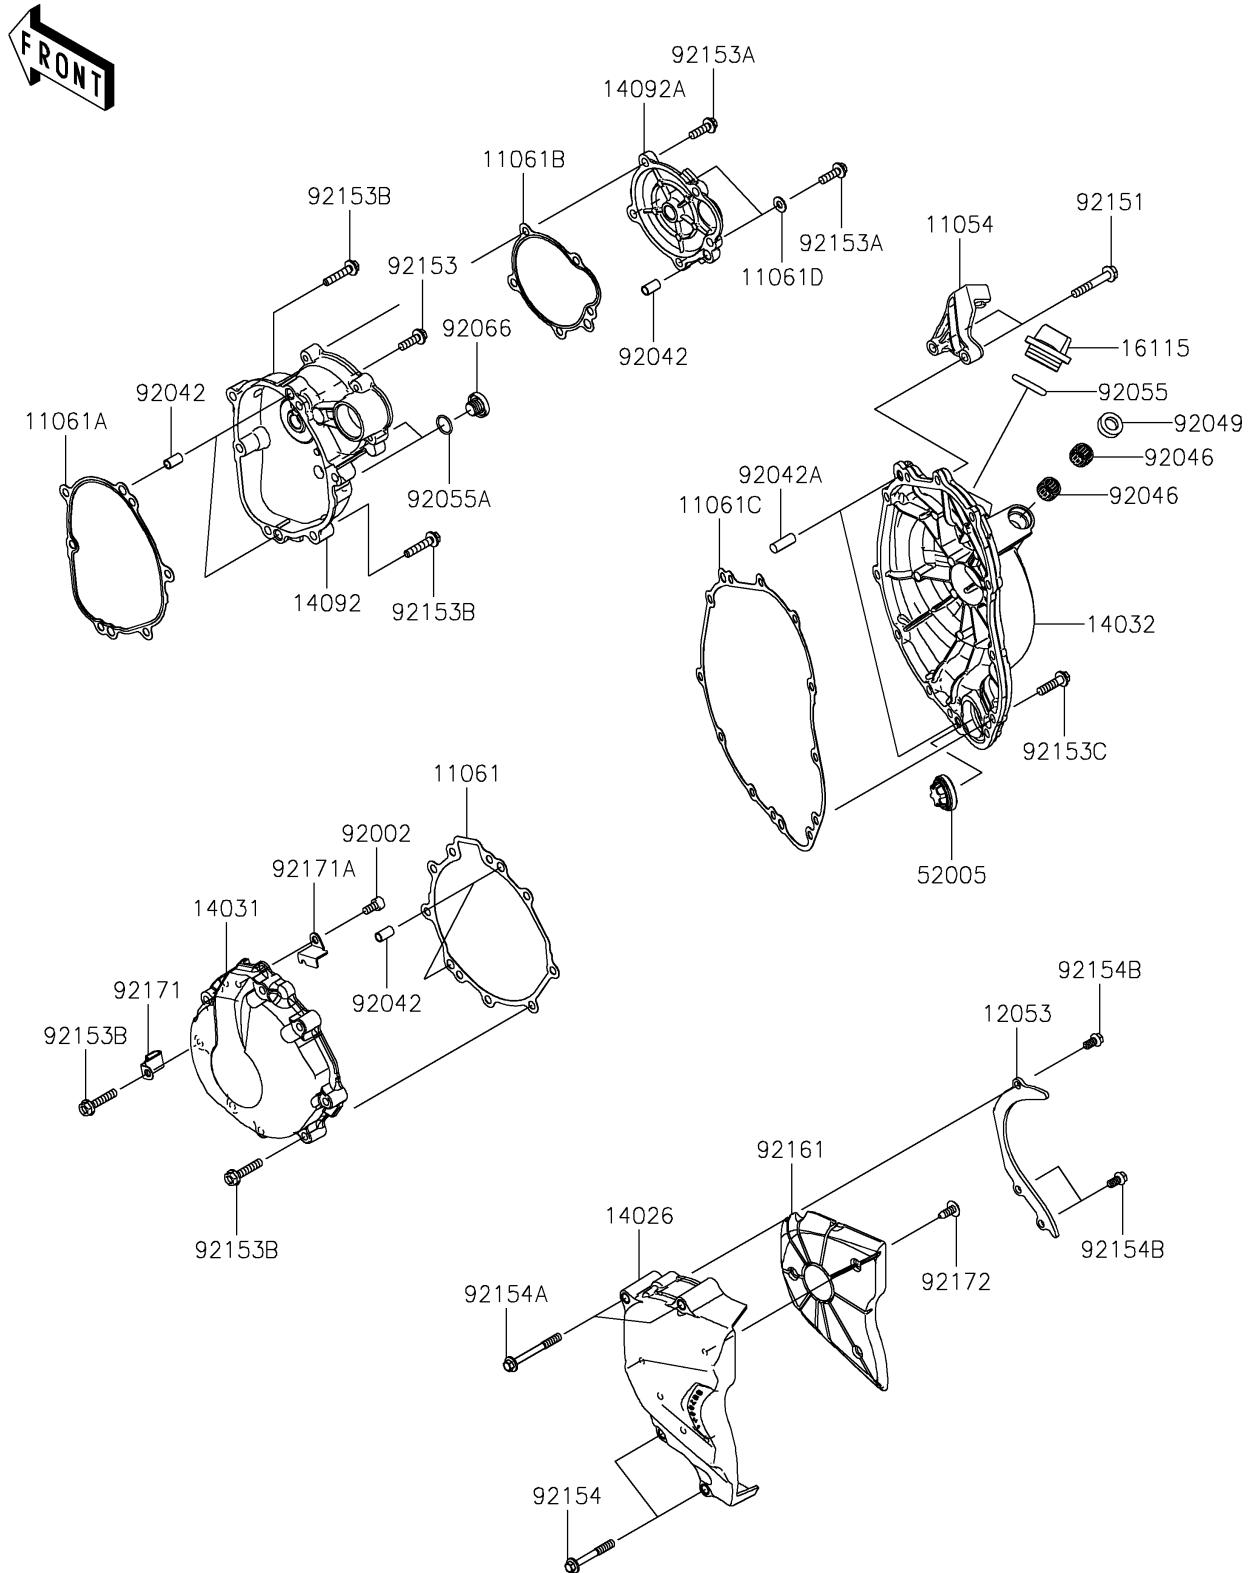

2022 Ninja ZX-6R KRT Edition

PARTS DIAGRAM

Engine Cover(s)

E1431

2022 Ninja ZX-6R KRT Edition

PARTS LIST

Engine Cover(s)

ITEM NAME	PART NUMBER	QUANTITY
-----------	-------------	----------
