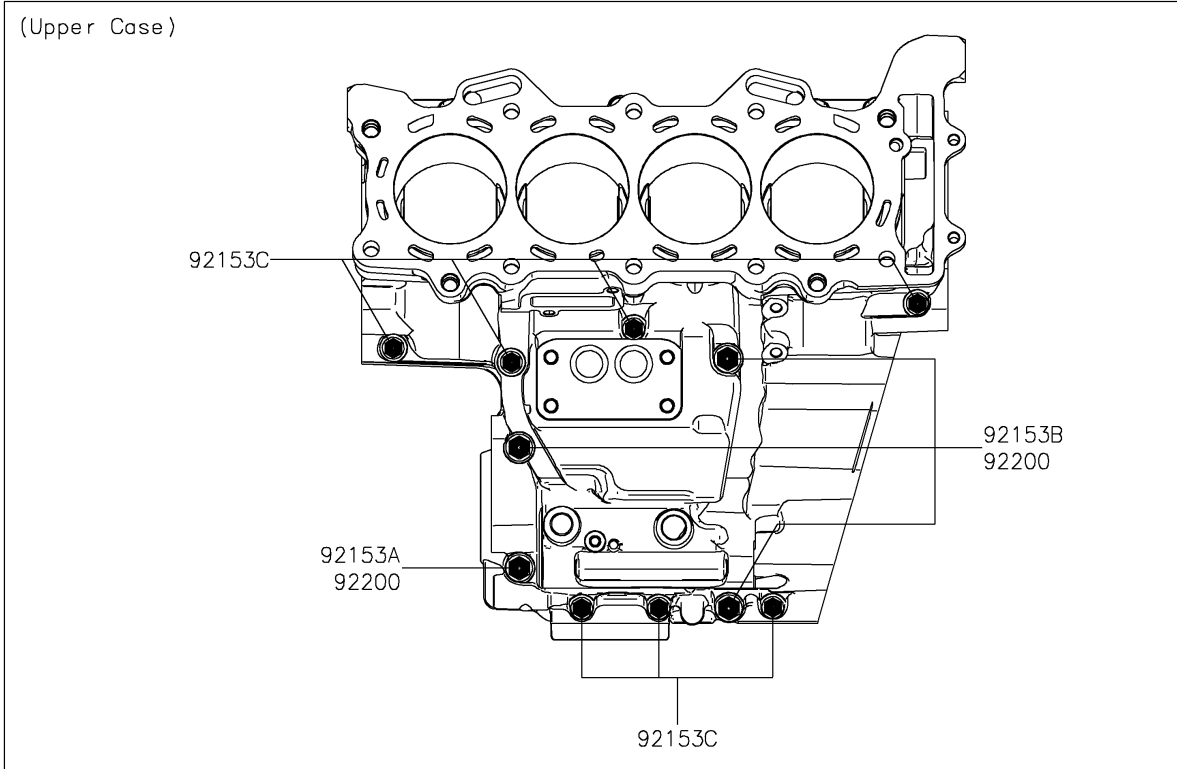

2023 Ninja ZX-6R (CA)

PARTS DIAGRAM

Crankcase Bolt Pattern

E1412

2023 Ninja ZX-6R (CA)

PARTS LIST

Crankcase Bolt Pattern

ITEM NAME

PART NUMBER

QUANTITY
