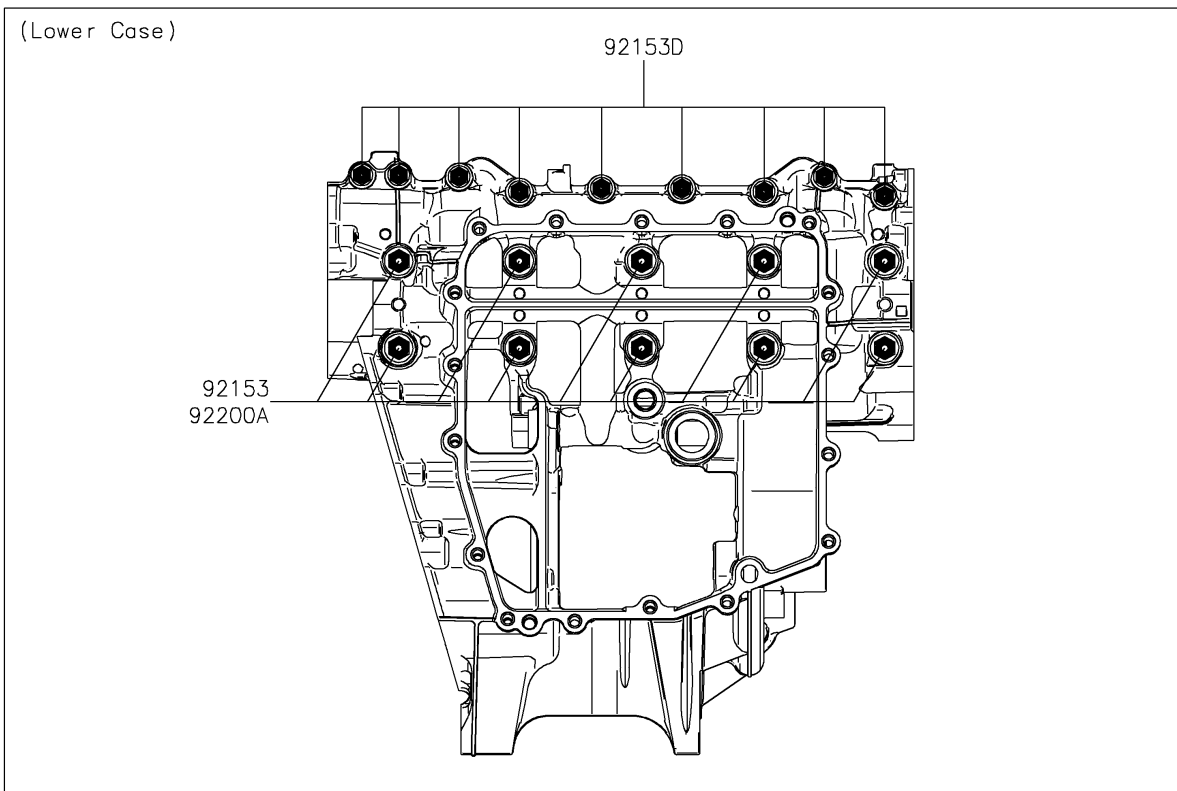

2023 Ninja ZX-6R (CA)

PARTS DIAGRAM

Crankcase Bolt Pattern

E1412

2023 Ninja ZX-6R (CA)

PARTS LIST

Crankcase Bolt Pattern

ITEM NAME

PART NUMBER

QUANTITY
