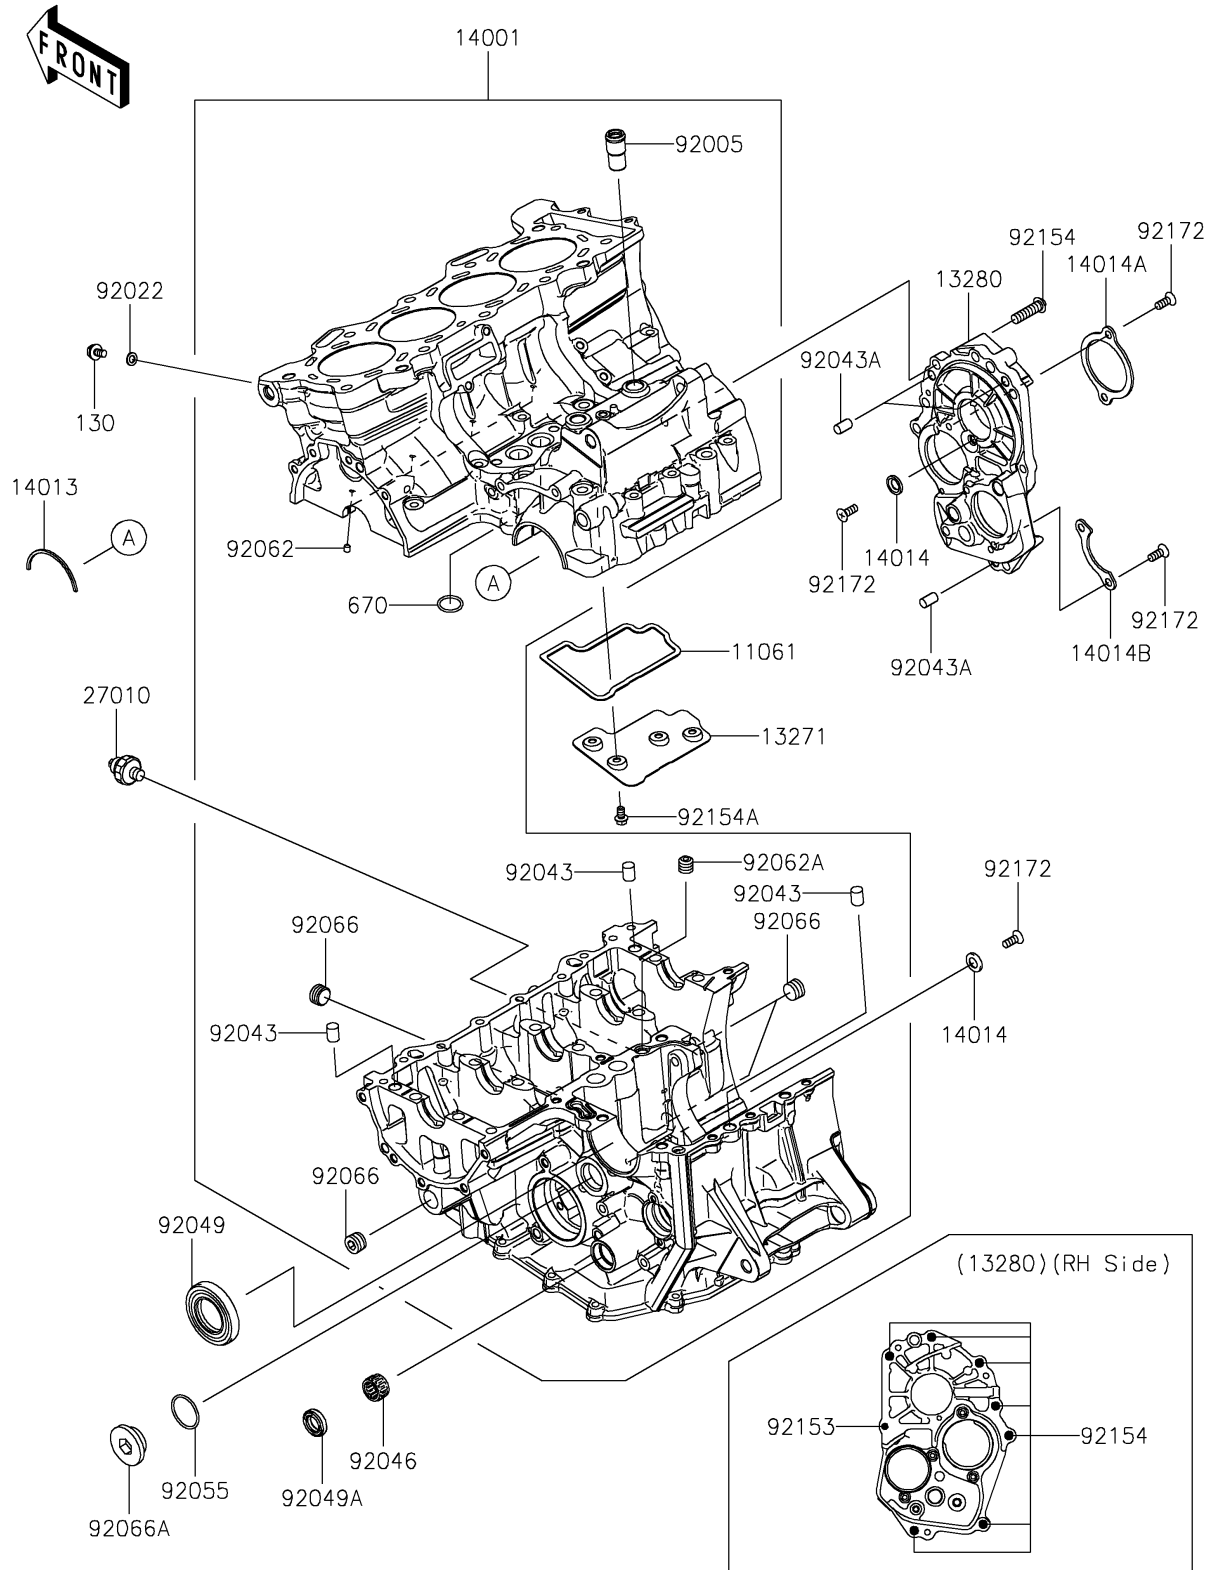

2023 Ninja ZX-6R (CA) KRT Edition

PARTS DIAGRAM

Crankcase

E1411

2023 Ninja ZX-6R (CA) KRT Edition

Kawasaki
Let the Good Times Roll®

PARTS LIST

Crankcase

ITEM NAME	PART NUMBER	QUANTITY
-----------	-------------	----------
