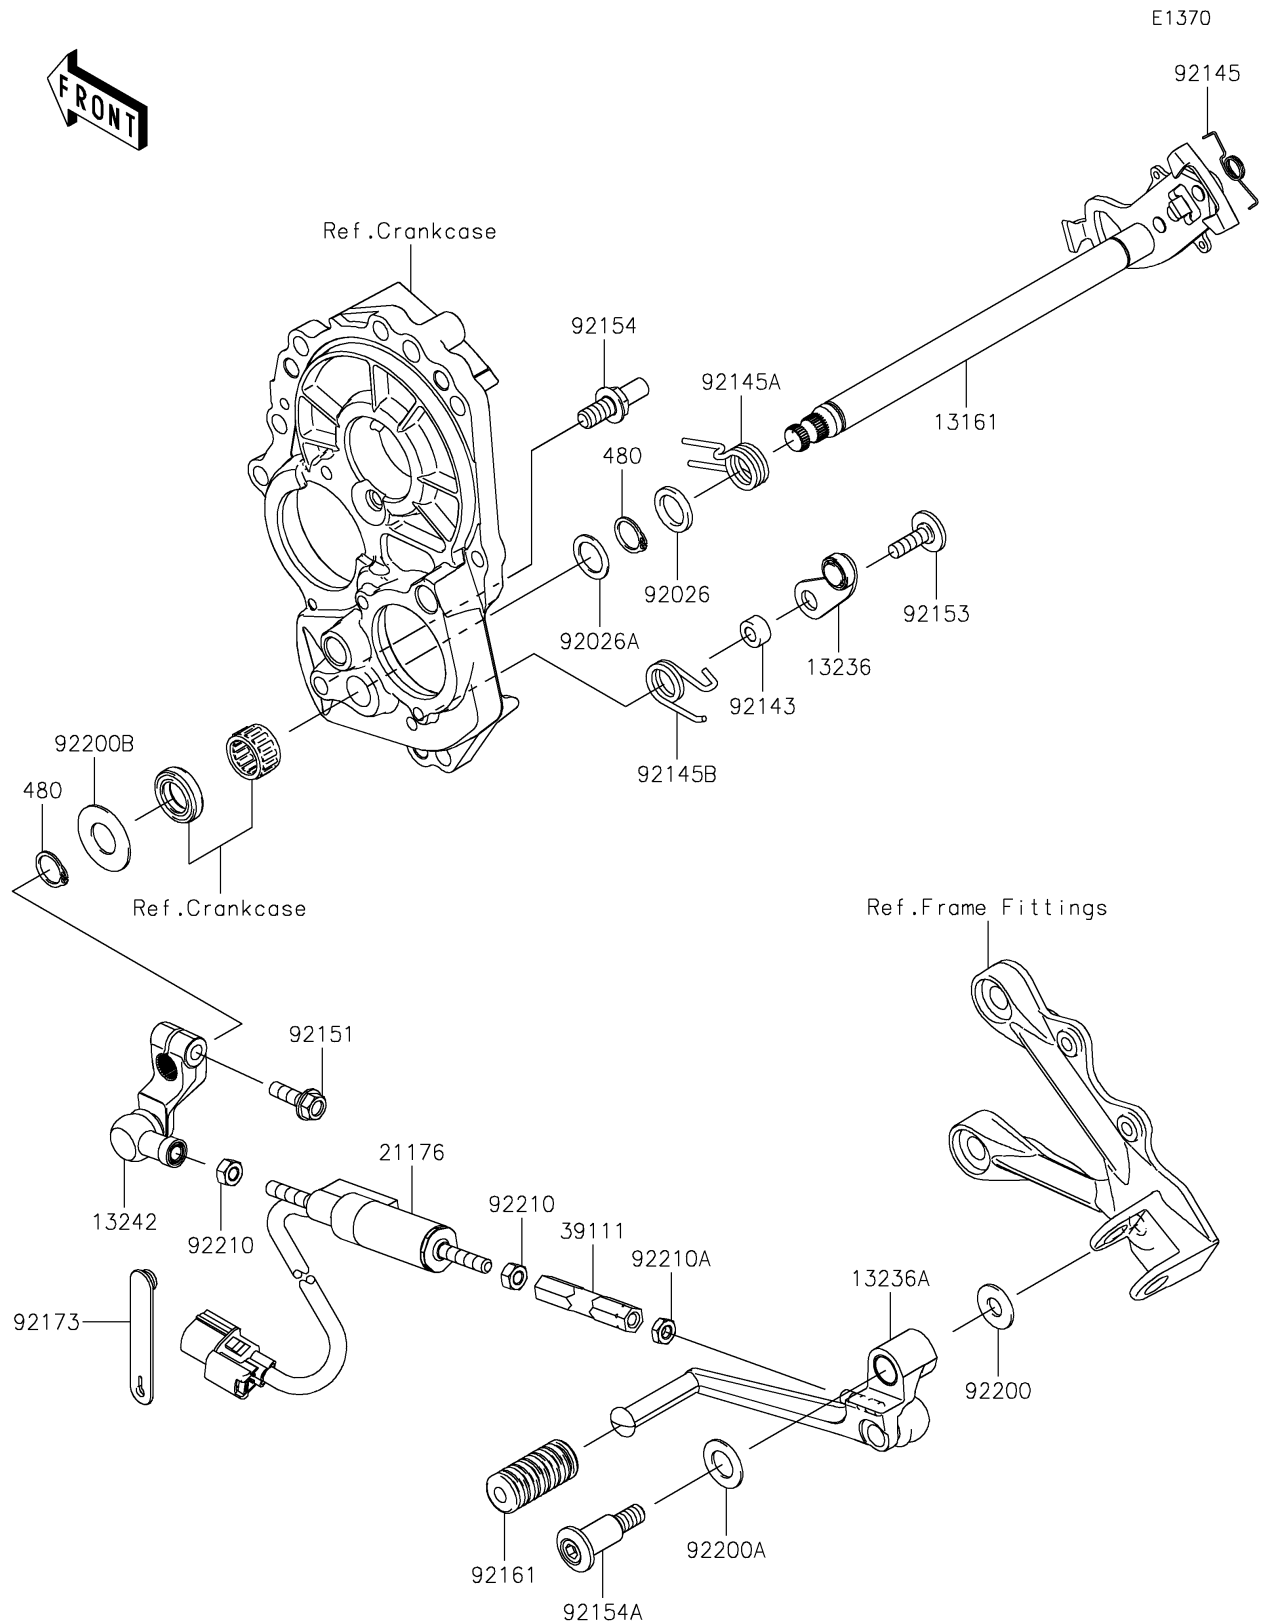

2022 Ninja ZX-6R KRT Edition

PARTS DIAGRAM

Gear Change Mechanism

2022 Ninja ZX-6R KRT Edition

PARTS LIST

Gear Change Mechanism

| ITEM NAME | PART NUMBER | QUANTITY |
|-----------|-------------|----------|
|-----------|-------------|----------|
