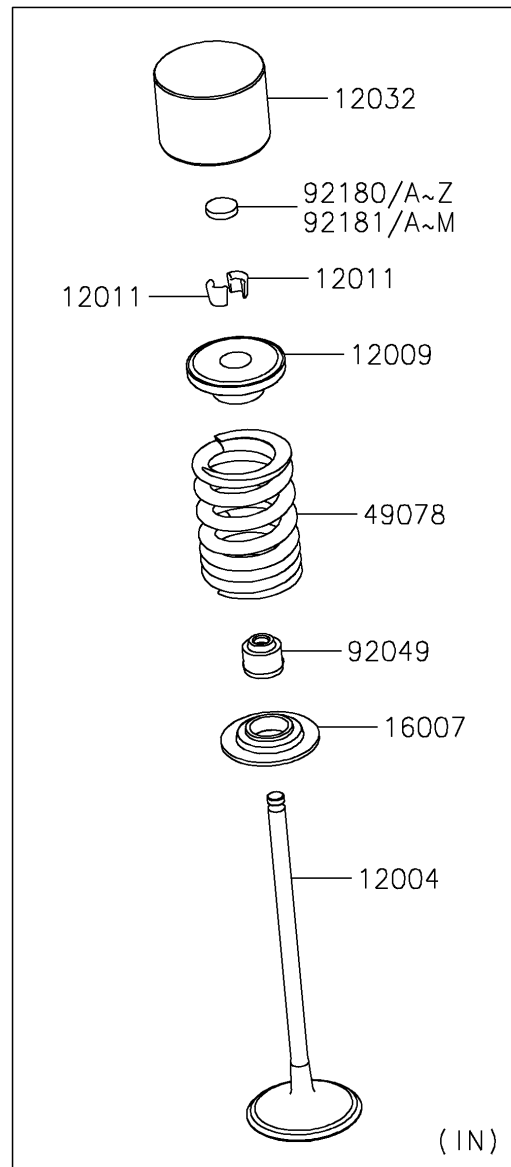

2023 Ninja ZX-6R (CA)

PARTS DIAGRAM

Valve(s)

E1210

2023 Ninja ZX-6R (CA)

PARTS LIST

Valve(s)

ITEM NAME

PART NUMBER

QUANTITY
