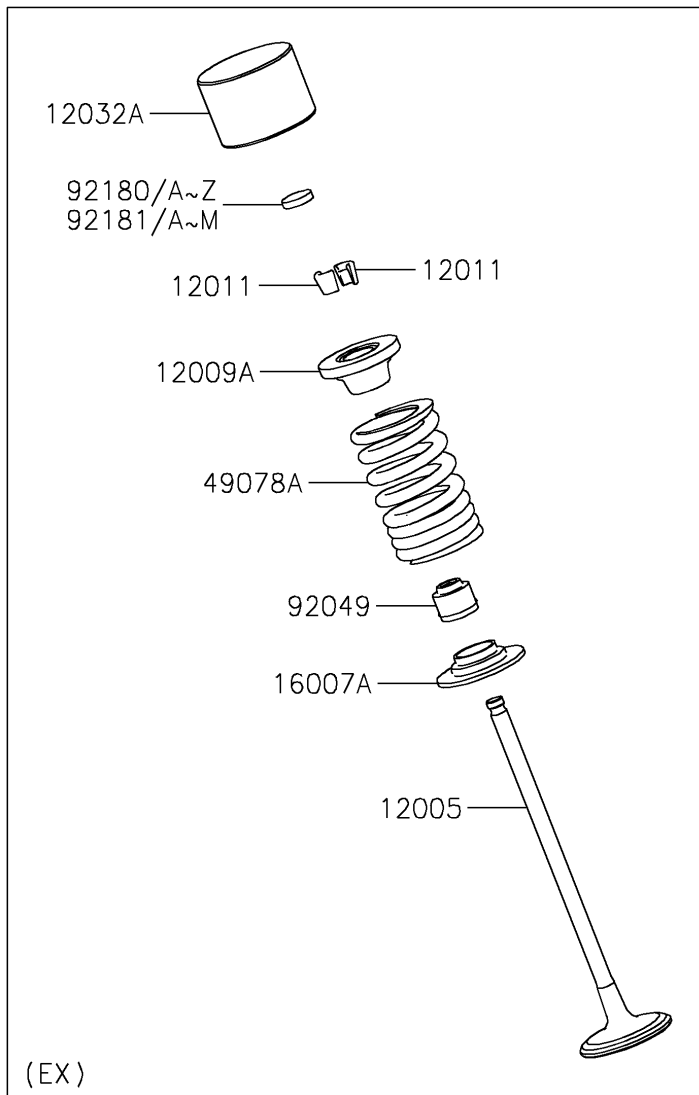

2023 Ninja ZX-6R (CA)

PARTS DIAGRAM

Valve(s)

E1210

2023 Ninja ZX-6R (CA)

PARTS LIST

Valve(s)

ITEM NAME

PART NUMBER

QUANTITY
