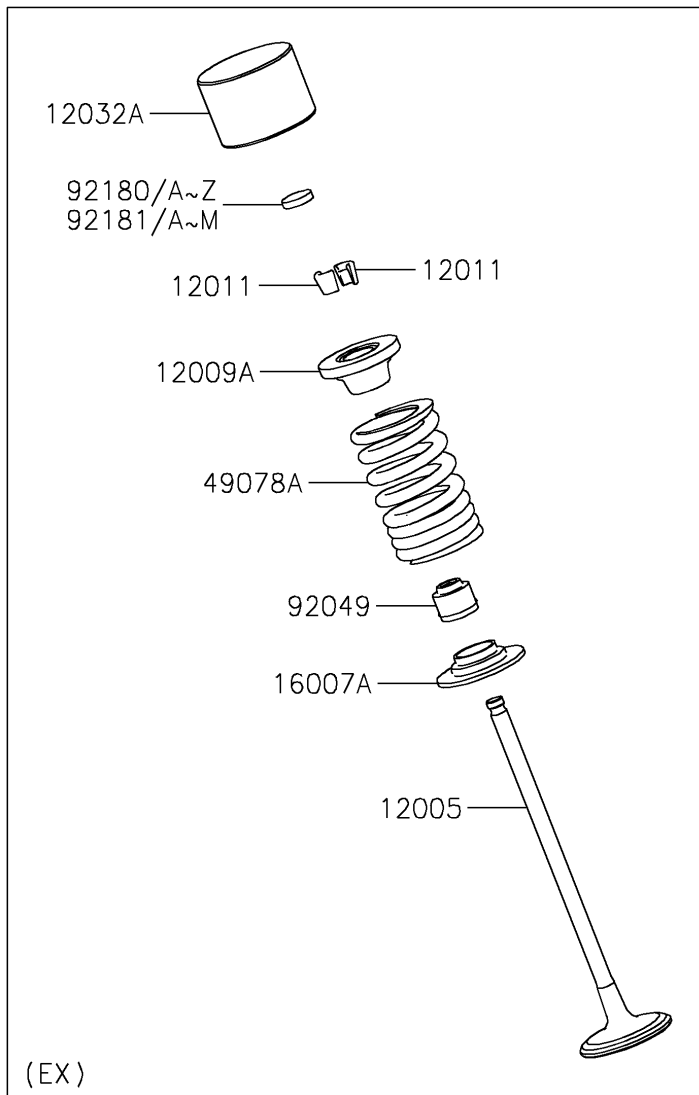

2022 Ninja ZX-6R KRT Edition

PARTS DIAGRAM

Valve(s)

E1210

2022 Ninja ZX-6R KRT Edition

PARTS LIST

Valve(s)

ITEM NAME

PART NUMBER

QUANTITY
