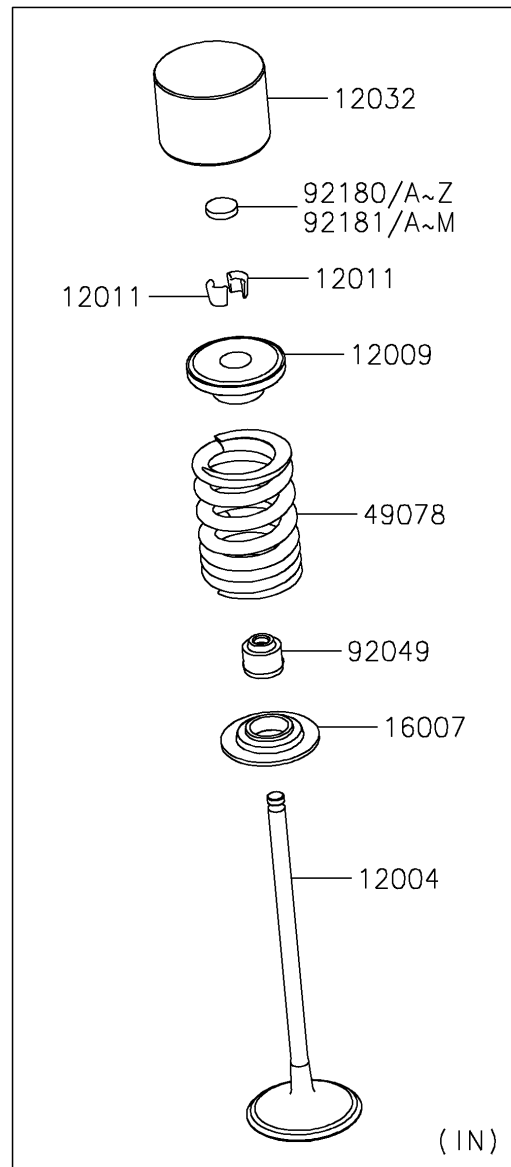

2022 Ninja ZX-6R KRT Edition

PARTS DIAGRAM

Valve(s)

E1210

2022 Ninja ZX-6R KRT Edition

PARTS LIST

Valve(s)

ITEM NAME

PART NUMBER

QUANTITY
