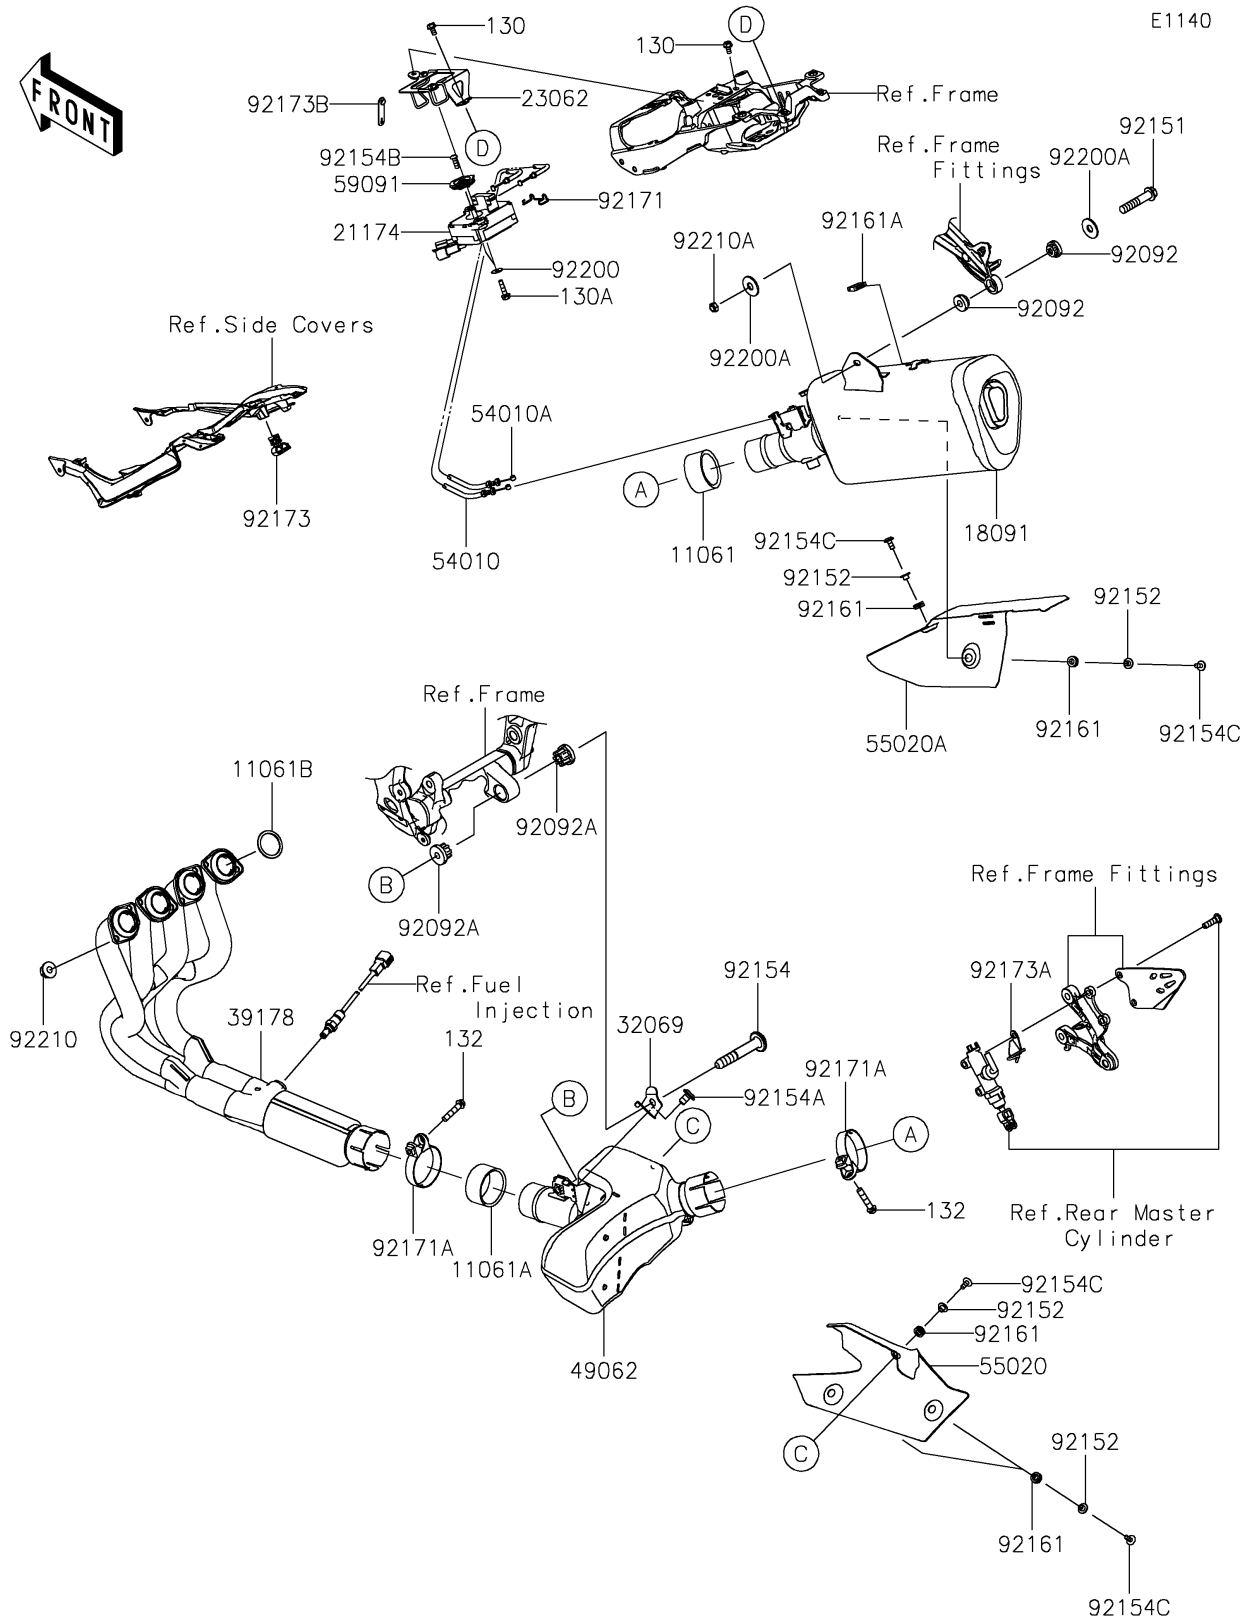

2023 Ninja ZX-6R KRT Edition

PARTS DIAGRAM

Muffler(s)

2023 Ninja ZX-6R KRT Edition

PARTS LIST

Muffler(s)

ITEM NAME	PART NUMBER	QUANTITY
GASKET,50.8X62X30 (Ref # 11061)	11061-0447	1
GASKET,54X62X30 (Ref # 11061A)	11061-0448	1
GASKET,EXHAUST PIPE (Ref # 11061B)	11061-1387	4
BODY-COMP-MUFFLER (Ref # 18091)	18091-1155	1
MOTOR-ELECTRIC (Ref # 21174)	21174-0009	1
BRACKET-COMP,ACTUATOR (Ref # 23062)	23062-1155	1
BRACKET-MUFFLER (Ref # 32069)	32069-0340	1
MANIFOLD-COMP-EXHAUST (Ref # 39178)	39178-0333	1
PIPE-COMP-EXHAUST (Ref # 49062)	49062-0740	1
CABLE,CLOSE (Ref # 54010)	54010-0624	1
CABLE,OPEN (Ref # 54010A)	54010-0625	1
GUARD,CHAMBER (Ref # 55020)	55020-0864	1
GUARD,FRONT COVER (Ref # 55020A)	55020-2228	1
PULLEY (Ref # 59091)	59091-0007	1
BUSHING-RUBBER (Ref # 92092)	92092-0018	2
BUSHING-RUBBER,MUFFLER (Ref # 92092A)	92092-1087	2
BOLT,FLANGED,8X40 (Ref # 92151)	92151-1532	1
COLLAR,6.3X8.3X16 (Ref # 92152)	92152-0286	5
BOLT,SOCKET,10X61 (Ref # 92154)	92154-0125	1
BOLT,SOCKET,10X16 (Ref # 92154A)	92154-0126	1
BOLT,TORX,5X18 (Ref # 92154B)	92154-0217	1
BOLT,SOCKET,6X14 (Ref # 92154C)	92154-0907	5
DAMPER (Ref # 92161)	92161-0308	5
DAMPER (Ref # 92161A)	92161-1228	1
CLAMP (Ref # 92171)	92171-0292	1
CLAMP,64.5MM (Ref # 92171A)	92171-1668	2
CLAMP,CLIP (Ref # 92173)	92173-0799	1
CLAMP (Ref # 92173A)	92173-1053	1
CLAMP,RUBBER PLATE (Ref # 92173B)	92173-1229	1

2023 Ninja ZX-6R KRT Edition

PARTS LIST

Muffler(s)

ITEM NAME	PART NUMBER	QUANTITY
WASHER (Ref # 92200)	92200-0078	2
WASHER,8.0X22.0X1.5 (Ref # 92200A)	92200-0174	2
NUT,8MM (Ref # 92210)	92210-0076	8
NUT,8MM (Ref # 92210A)	92210-0173	1
BOLT-FLANGED,6X12 (Ref # 130)	130BA0612	2
BOLT-FLANGED,6X25 (Ref # 130A)	130BA0625	2
BOLT-FLANGED-SMALL,8X40 (Ref # 132)	132BC0840	2