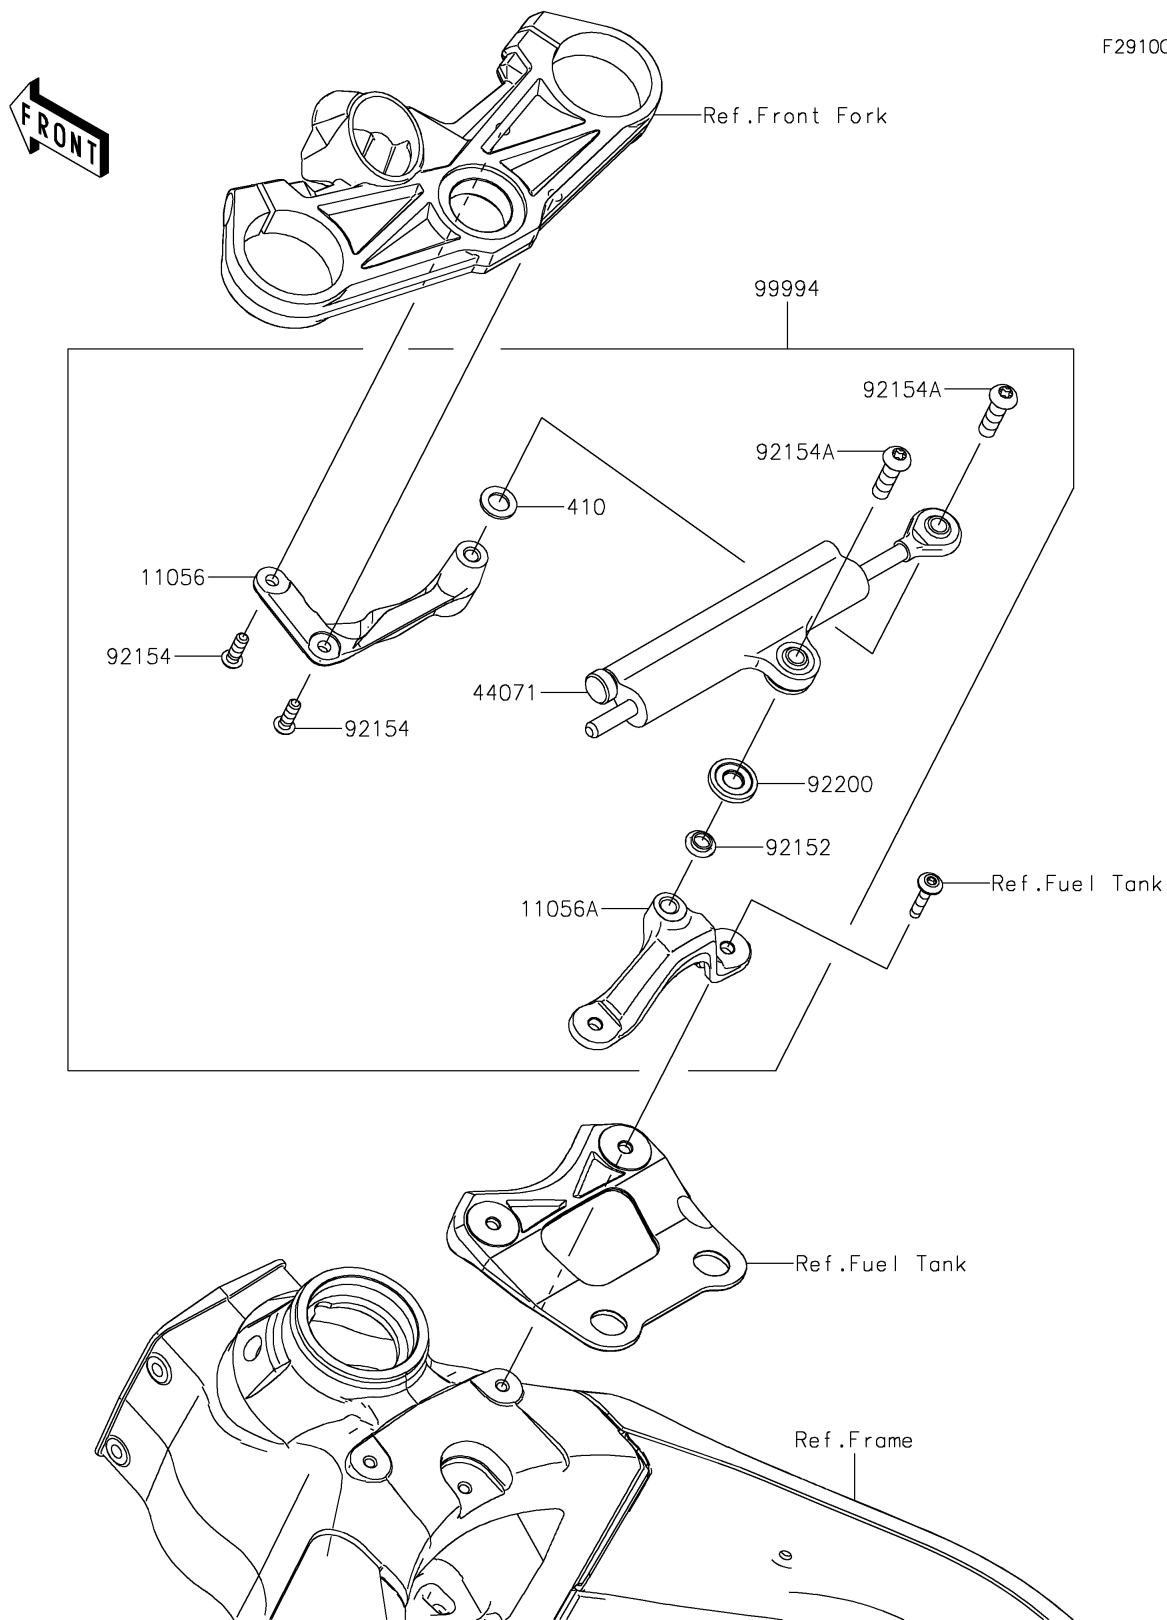

2021 Ninja[®] ZX[™]-6R

PARTS DIAGRAM

Accessory(Steering Damper)

F2910C

2021 Ninja® ZX™-6R

PARTS LIST

Accessory(Steering Damper)

ITEM NAME

PART NUMBER

QUANTITY
