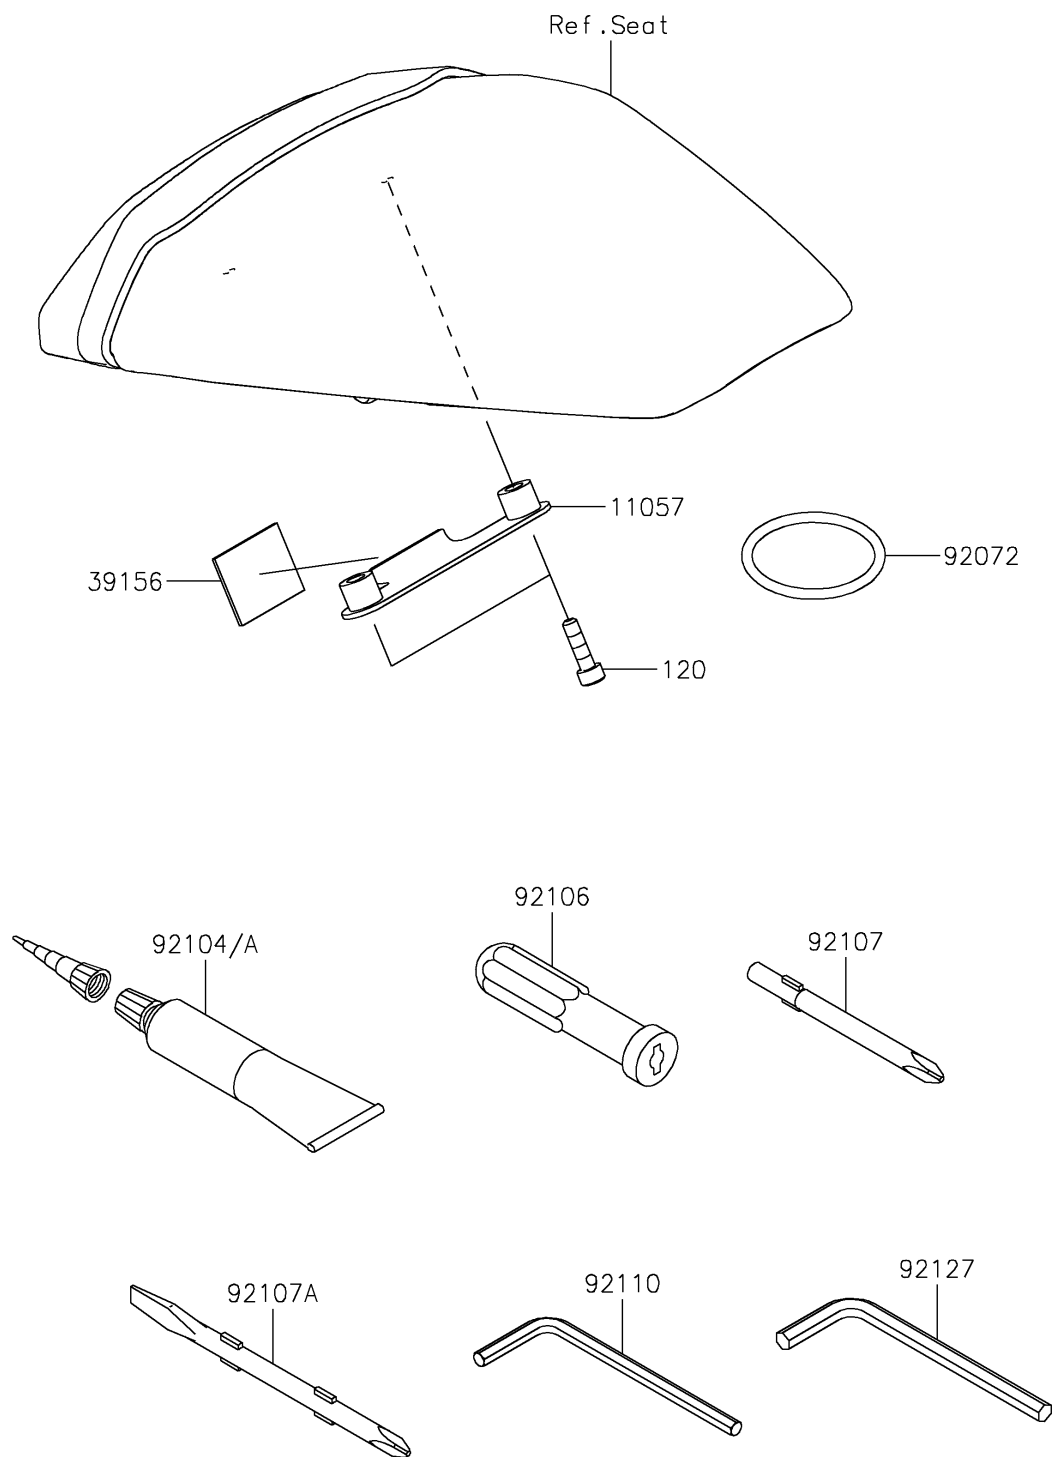

2021 Ninja[®] ZX[™]-6R

PARTS DIAGRAM

Owner's Tools

F2810

2021 Ninja[®] ZX[™]-6R

PARTS LIST

Owner's Tools

ITEM NAME

PART NUMBER

QUANTITY
