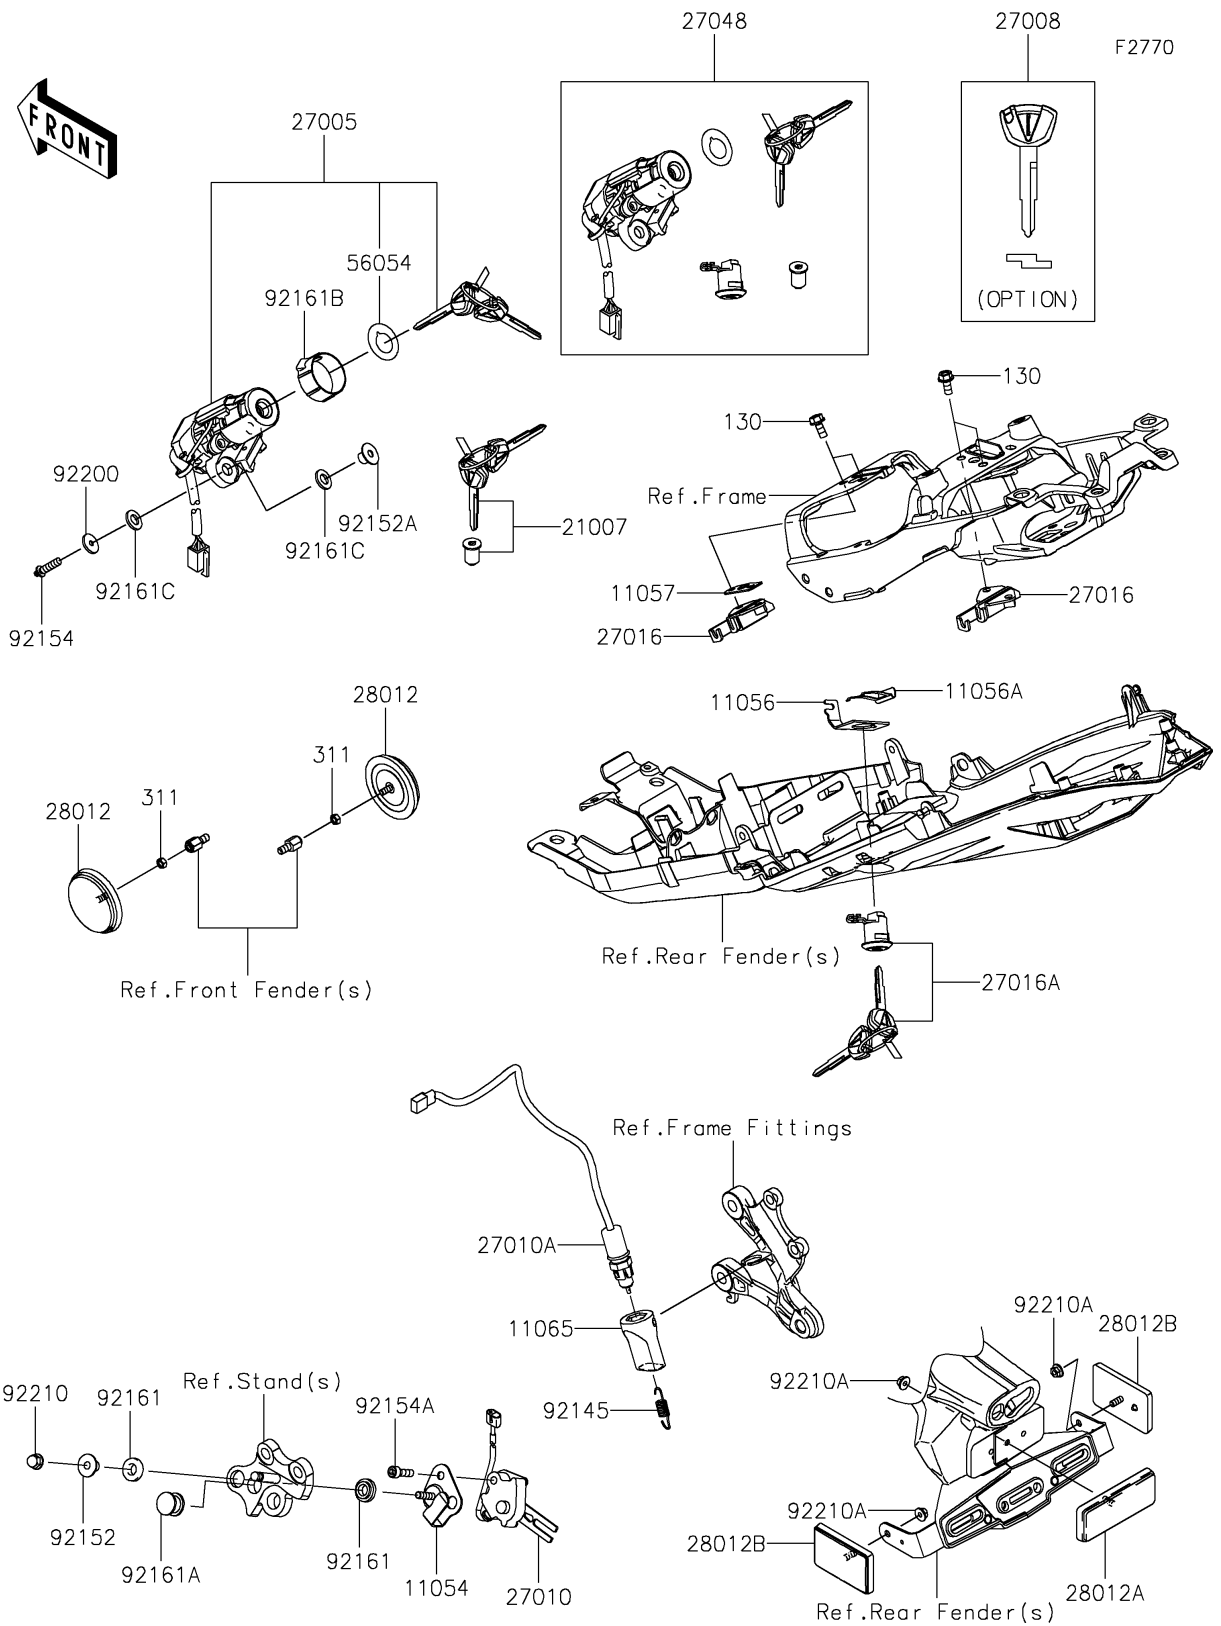

2021 Ninja[®] ZX[™]-6R

PARTS DIAGRAM

Ignition Switch/Locks/Reflectors

2021 Ninja® ZX™-6R

PARTS LIST

Ignition Switch/Locks/Reflectors

ITEM NAME

PART NUMBER

QUANTITY
