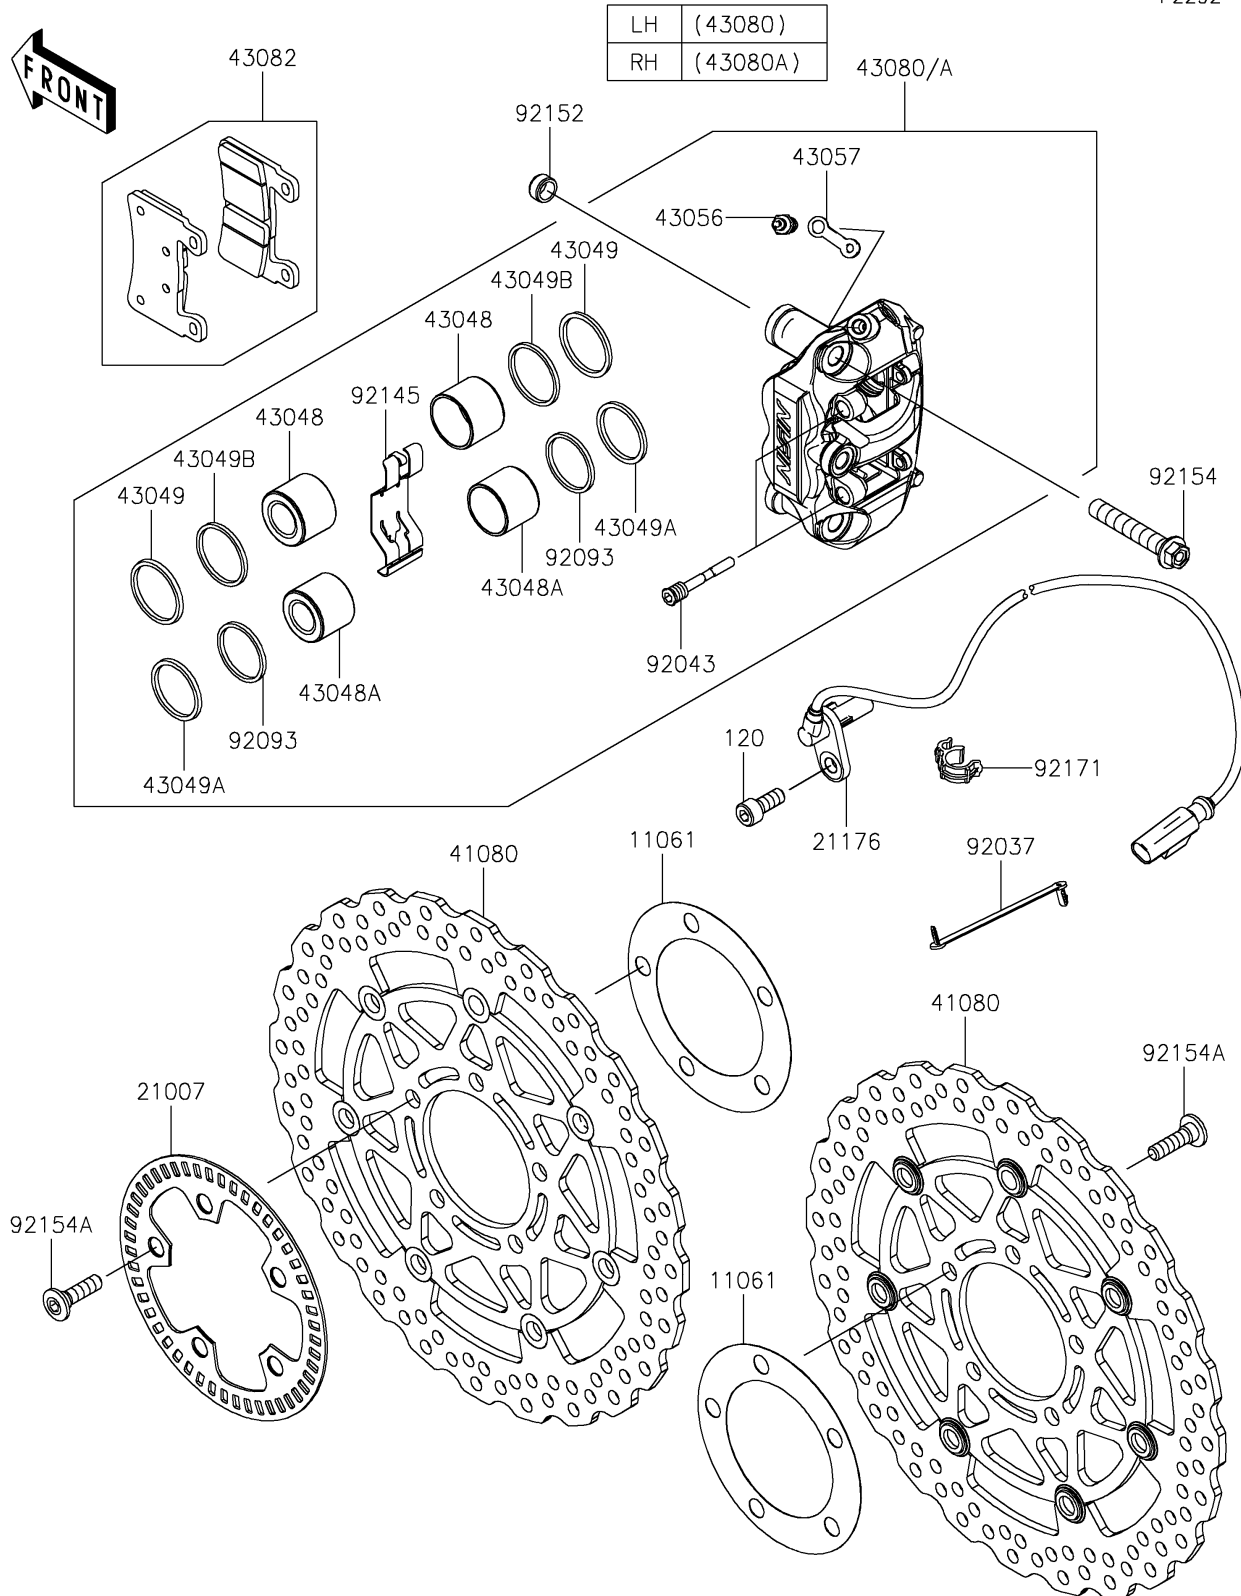

2021 Ninja® ZX™-6R

PARTS DIAGRAM

Front Brake

F2292

2021 Ninja® ZX™-6R

PARTS LIST

Front Brake

ITEM NAME

PART NUMBER

QUANTITY
