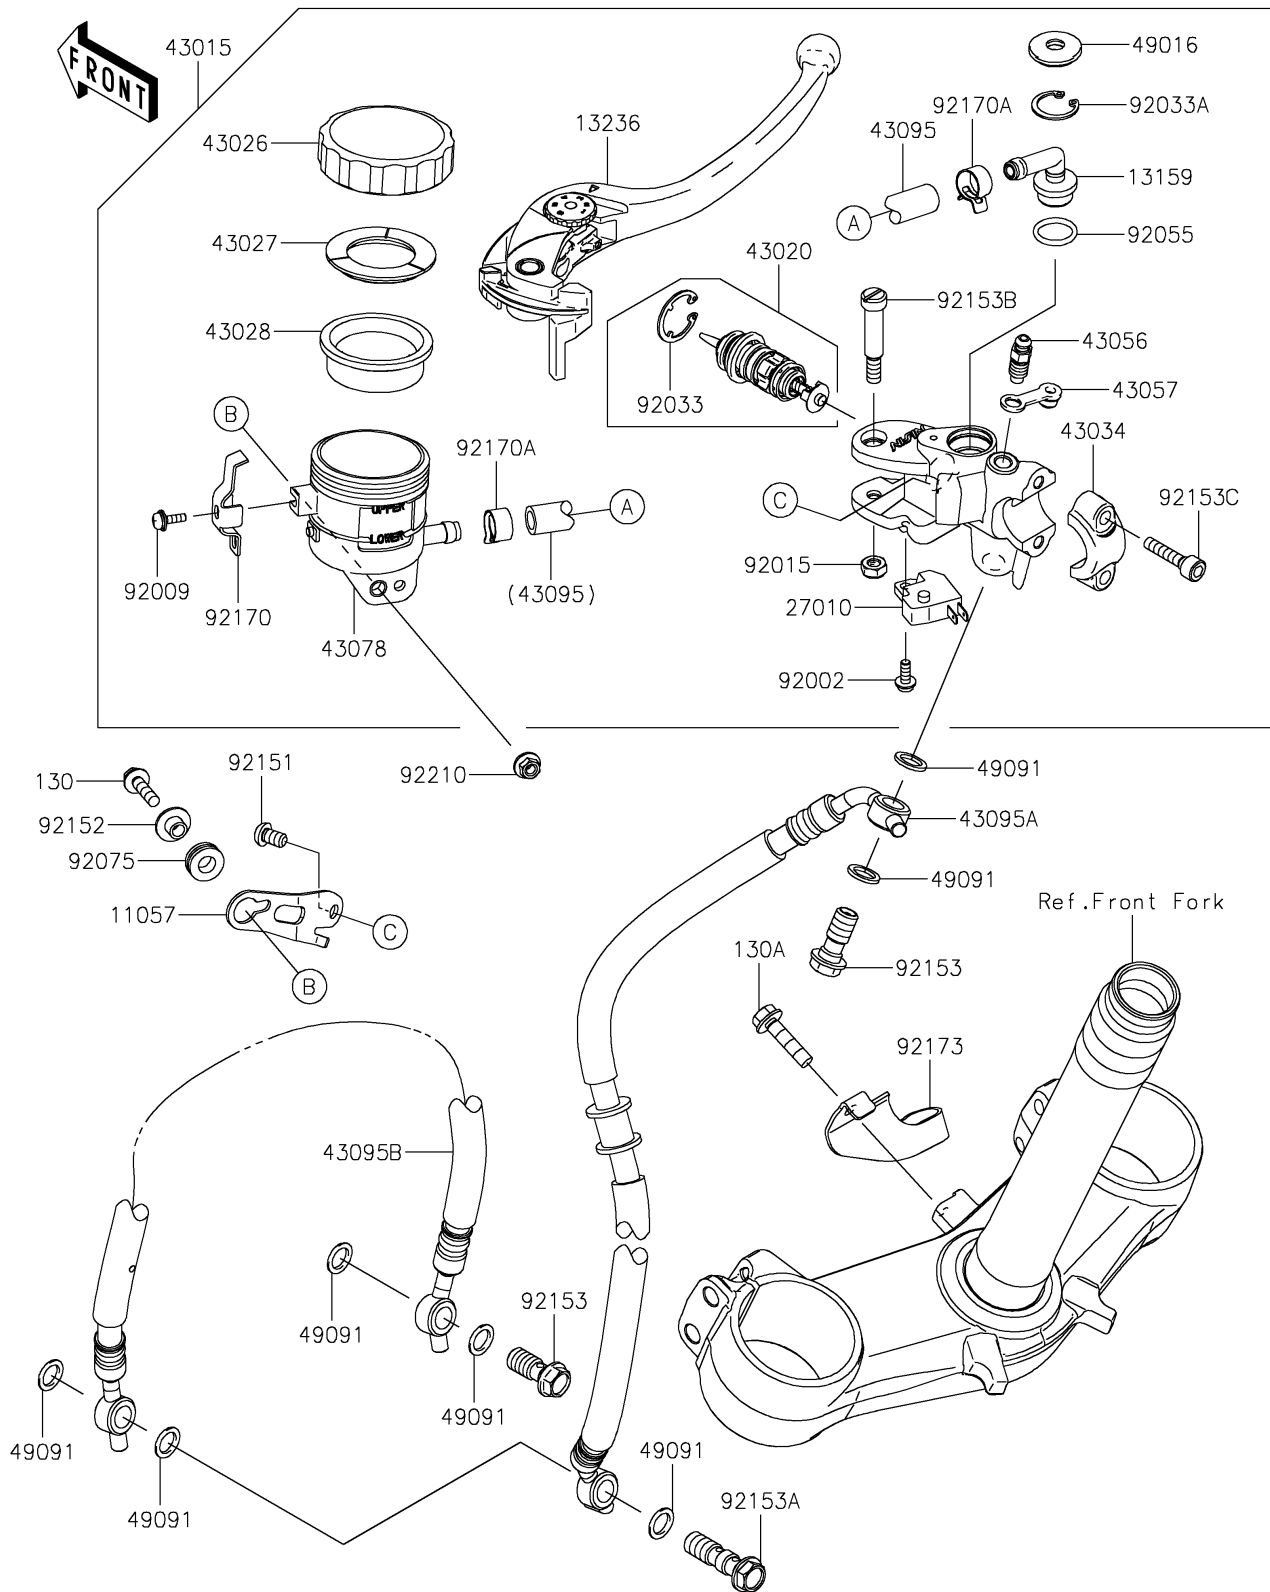

2021 Ninja® ZX™-6R

PARTS DIAGRAM

Front Master Cylinder

F2291

2021 Ninja[®] ZX[™]-6R

PARTS LIST

Front Master Cylinder

ITEM NAME

PART NUMBER

QUANTITY
