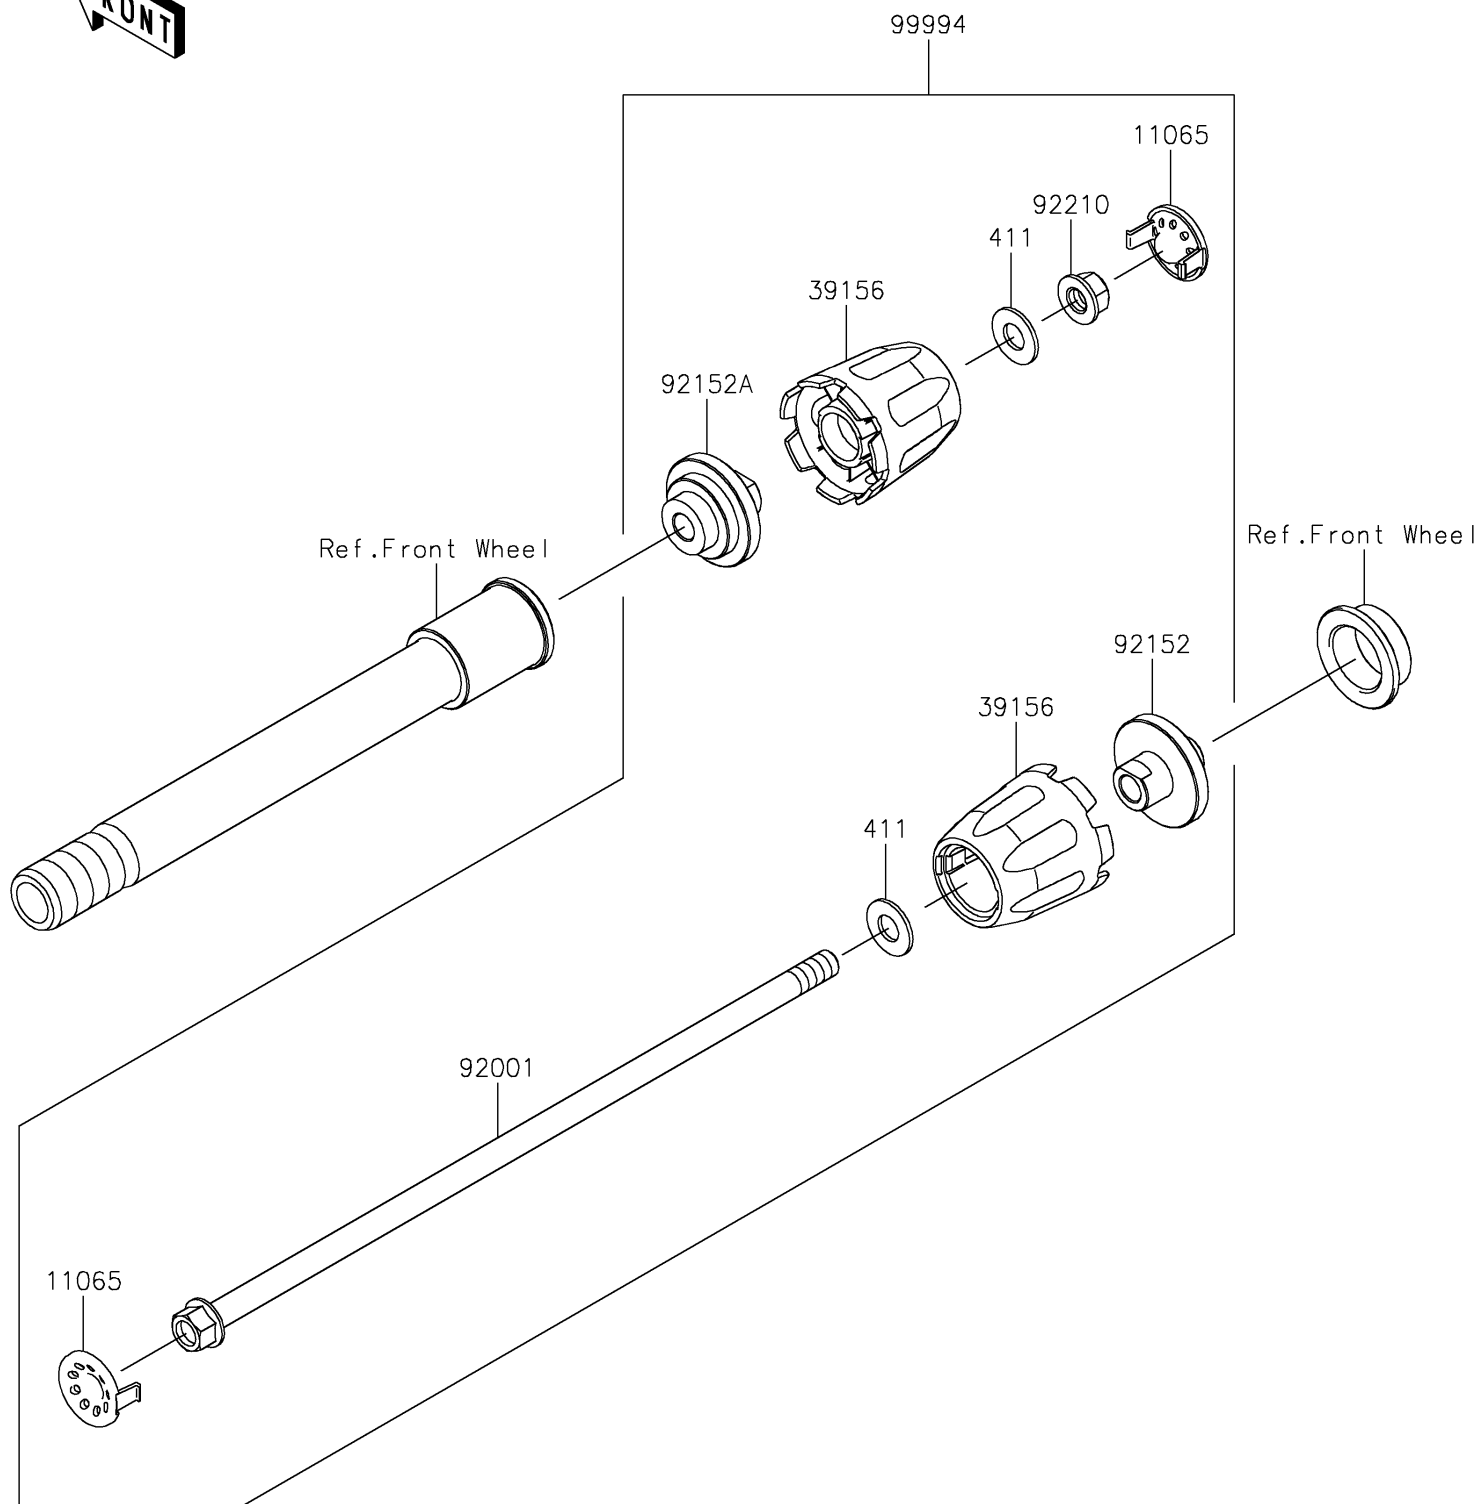

## PARTS DIAGRAM

### Accessory(Axle Slider)

F2910B

## PARTS LIST

### Accessory(Axle Slider)

ITEM NAME	PART NUMBER	QUANTITY
CAP,B.SILVER (Ref # 11065)	11065-1313-54N	2
PAD,AXLE SLIDER (Ref # 39156)	39156-2212	2
BOLT,FLANGED,10X320,BLACK (Ref # 92001)	92001-1624	1
COLLAR,LH (Ref # 92152)	92152-2502	1
COLLAR,RH (Ref # 92152A)	92152-2503	1
NUT,LOCK,FLANGED,10MM (Ref # 92210)	92210-1139	1
FRONT AXLE SLIDER (Ref # 99994)	99994-1119	1
WASHER-PLAIN,10MM (Ref # 411)	411AA1000	2