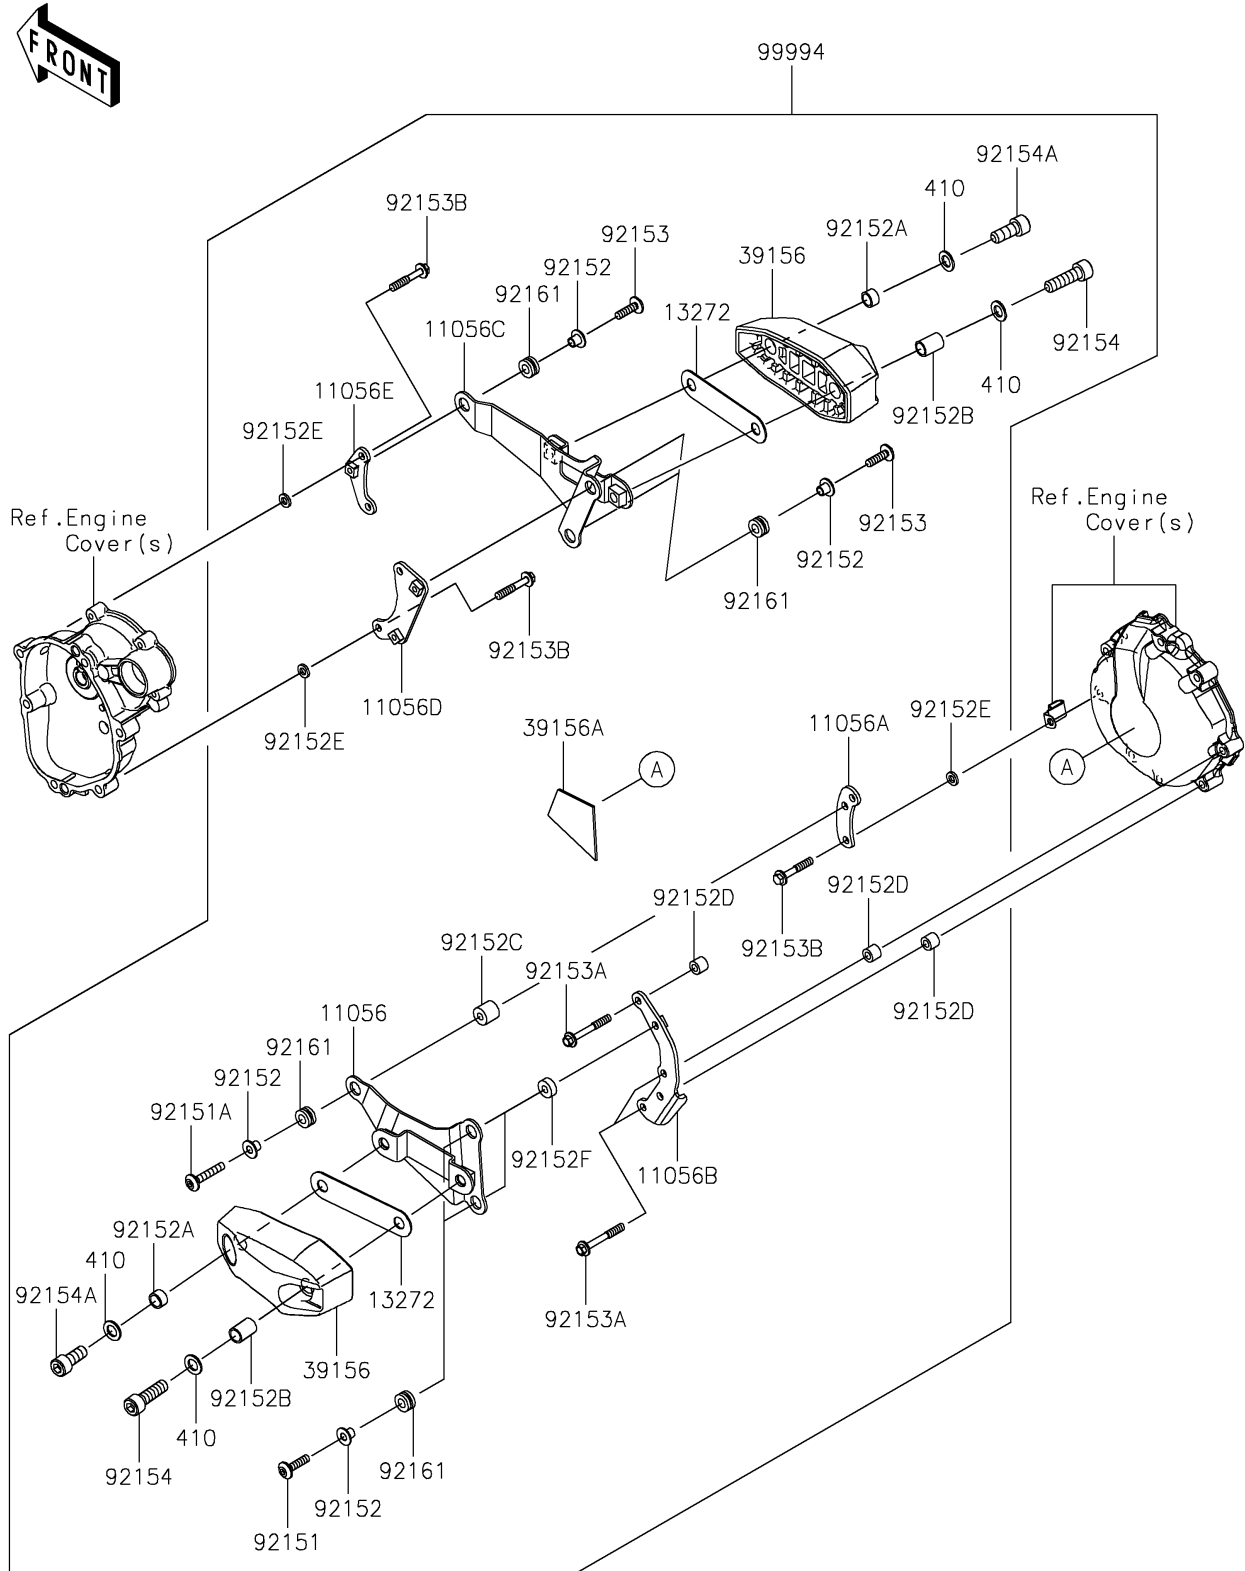

2021 Ninja® ZX™-6R ABS KRT Edition

PARTS DIAGRAM

Accessory(Engine Guard)

F2910

2021 Ninja® ZX™ -6R ABS KRT Edition

Kawasaki
Let the Good Times Roll®

PARTS LIST

Accessory(Engine Guard)

ITEM NAME

PART NUMBER

QUANTITY
