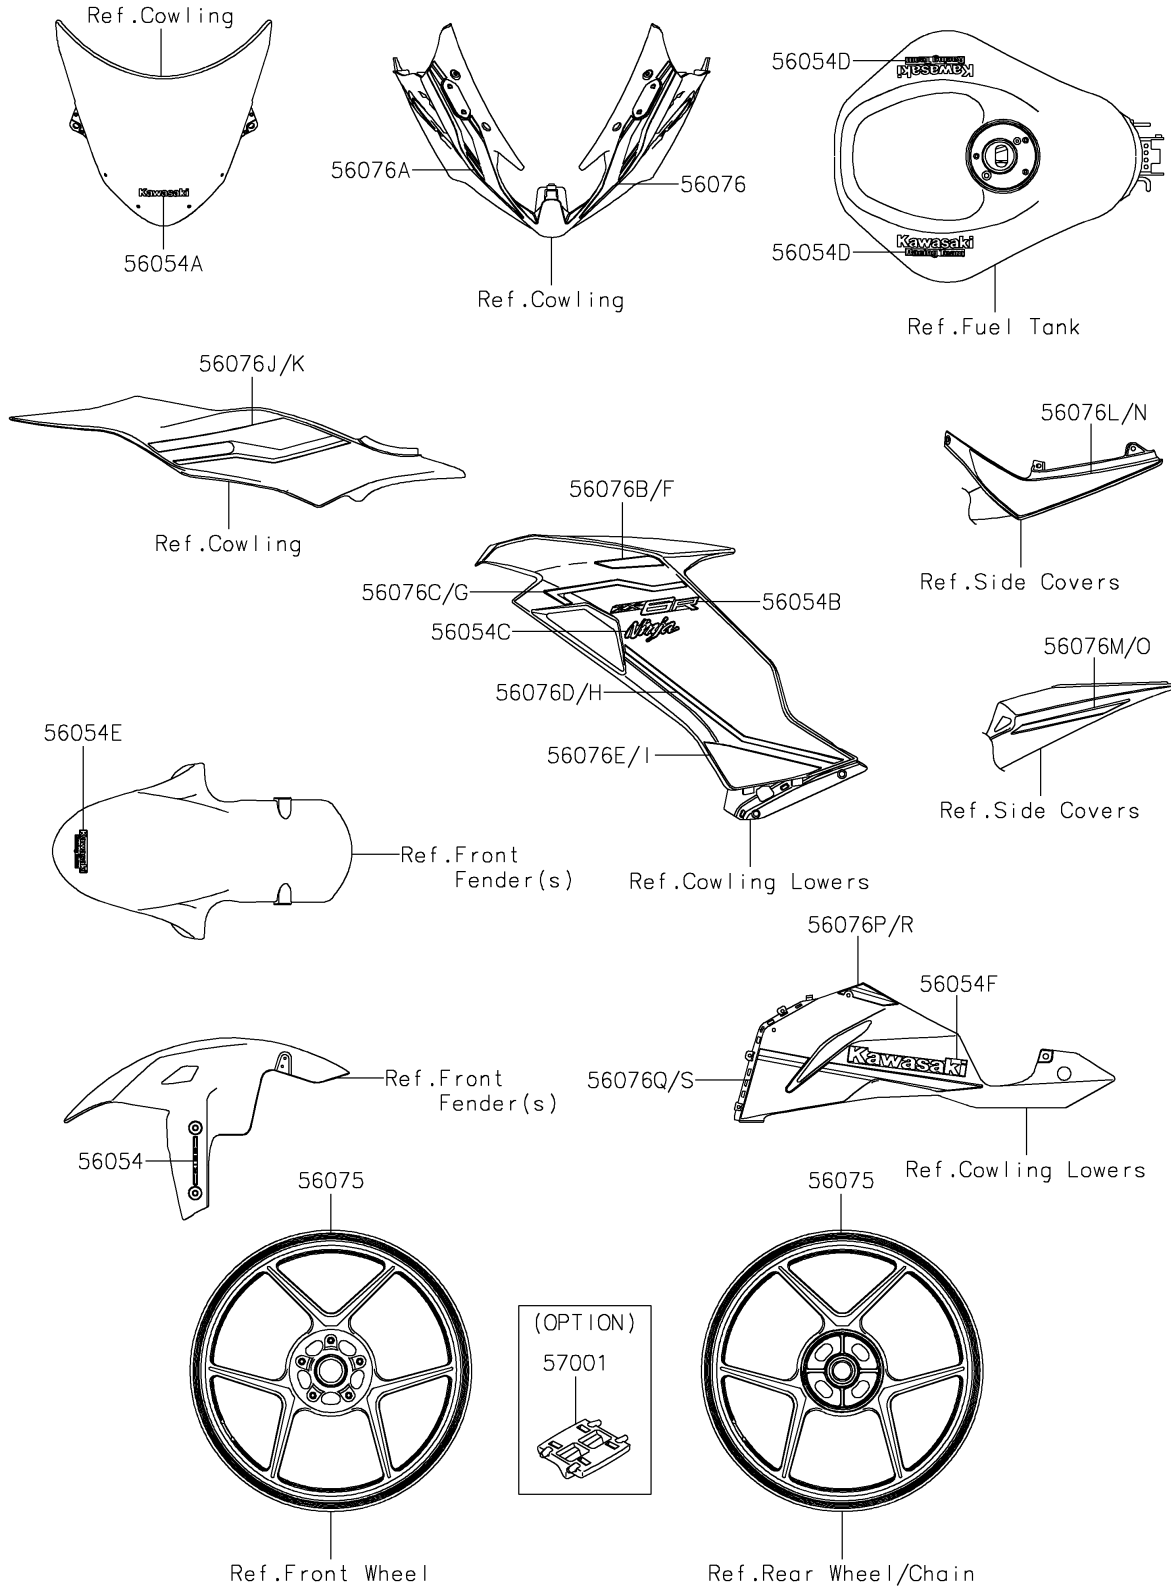

2021 Ninja® ZX™-6R ABS KRT Edition

PARTS DIAGRAM

Decals(Green)(GMFAN/GMFAL)

F2861B

2021 Ninja® ZX™ -6R ABS KRT Edition

Kawasaki
Let the Good Times Roll®

PARTS LIST

Decals(Green)(GMFAN/GMFAL)

ITEM NAME

PART NUMBER

QUANTITY
