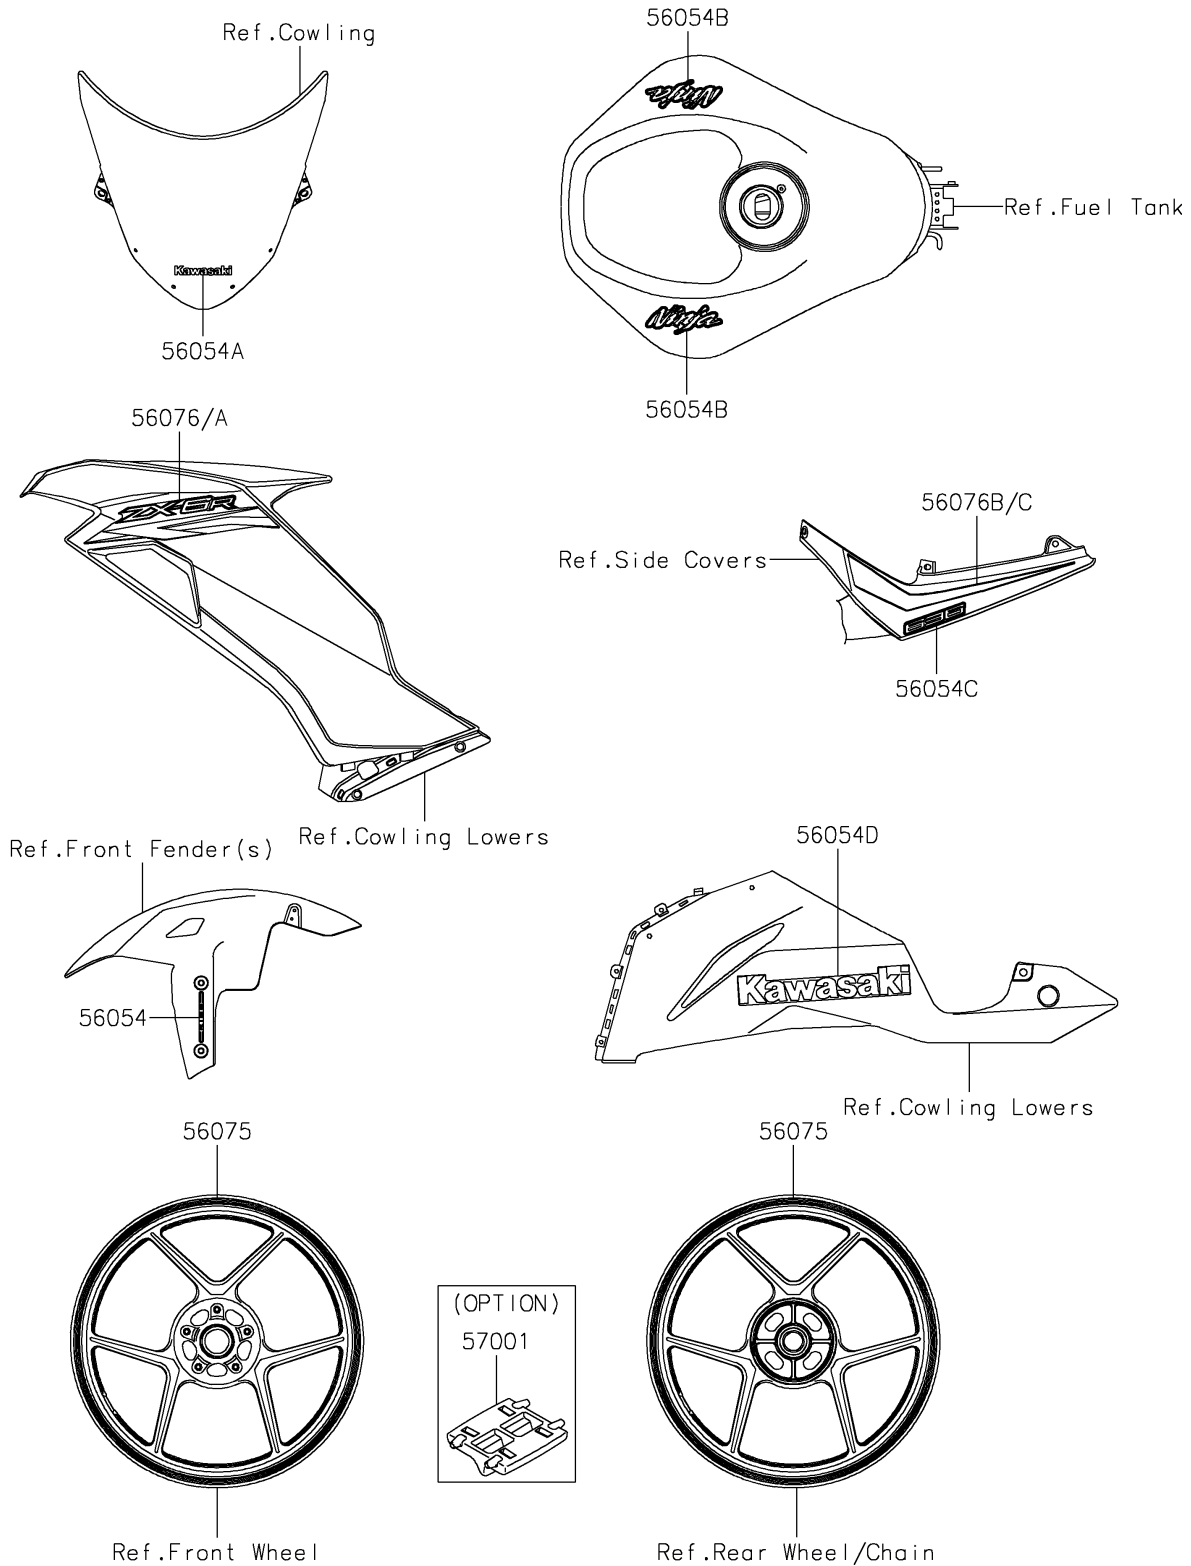

# 2021 Ninja® ZX™-6R ABS

## PARTS DIAGRAM

Decals(White)(GMFNN)(US)

F2861

## PARTS LIST

Decals(White)(GMFNN)(US)

**Kawasaki**  
Let the Good Times Roll®

ITEM NAME	PART NUMBER	QUANTITY
MARK,FR FENDER,KIBS (Ref # 56054)	56054-0919	2
MARK,WINDSHIELD,KAWASAKI (Ref # 56054A)	56054-2509	1
MARK,FUEL TANK,NINJA (Ref # 56054B)	56054-2836	2
MARK,TAIL COVER,636 (Ref # 56054C)	56054-2838	2
MARK,LWR COWL.,KAWASAKI (Ref # 56054D)	56054-2840	2
PATTERN,WHEEL,GREEN,4X1353 (Ref # 56075)	56075-1055	4
PATTERN,SIDE COWL.,LH (Ref # 56076)	56076-1883	1
PATTERN,SIDE COWL.,RH (Ref # 56076A)	56076-1884	1
PATTERN,TAIL COVER,LH (Ref # 56076B)	56076-1885	1
PATTERN,TAIL COVER,RH (Ref # 56076C)	56076-1886	1
RIM STRIPE APPLICATOR (Ref # 57001)	57001-1752	AR