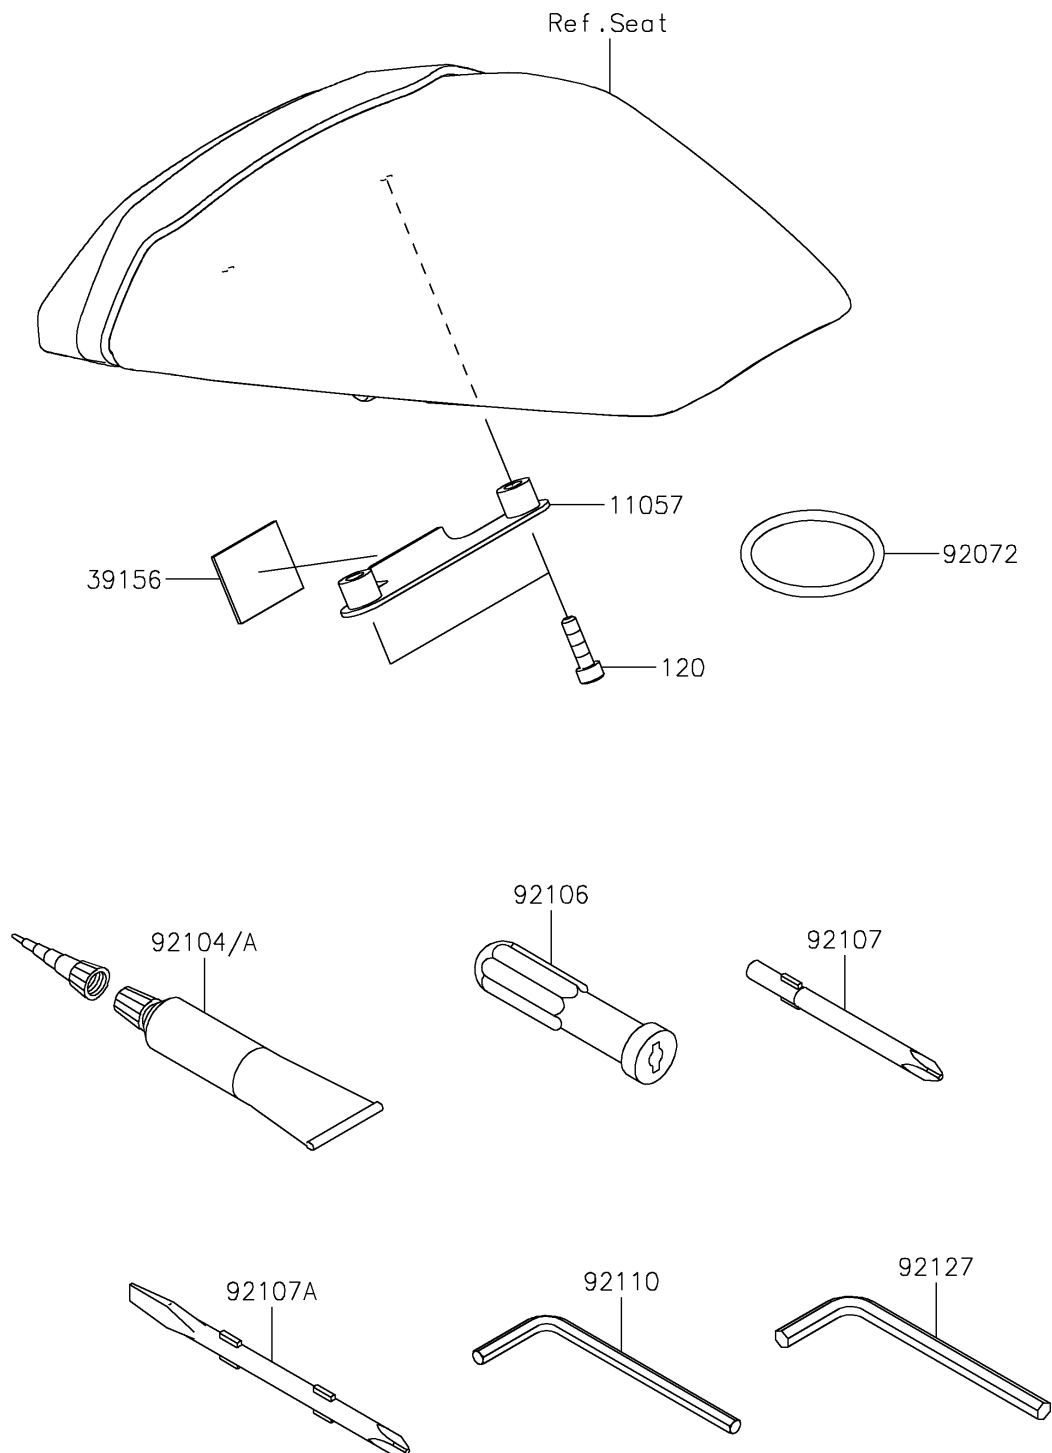

2021 Ninja[®] ZX[™]-6R ABS KRT Edition

PARTS DIAGRAM

Owner's Tools

F2810

2021 Ninja[®] ZX[™]-6R ABS KRT Edition

Kawasaki
Let the Good Times Roll[®]

PARTS LIST Owner's Tools

ITEM NAME	PART NUMBER	QUANTITY
-----------	-------------	----------
