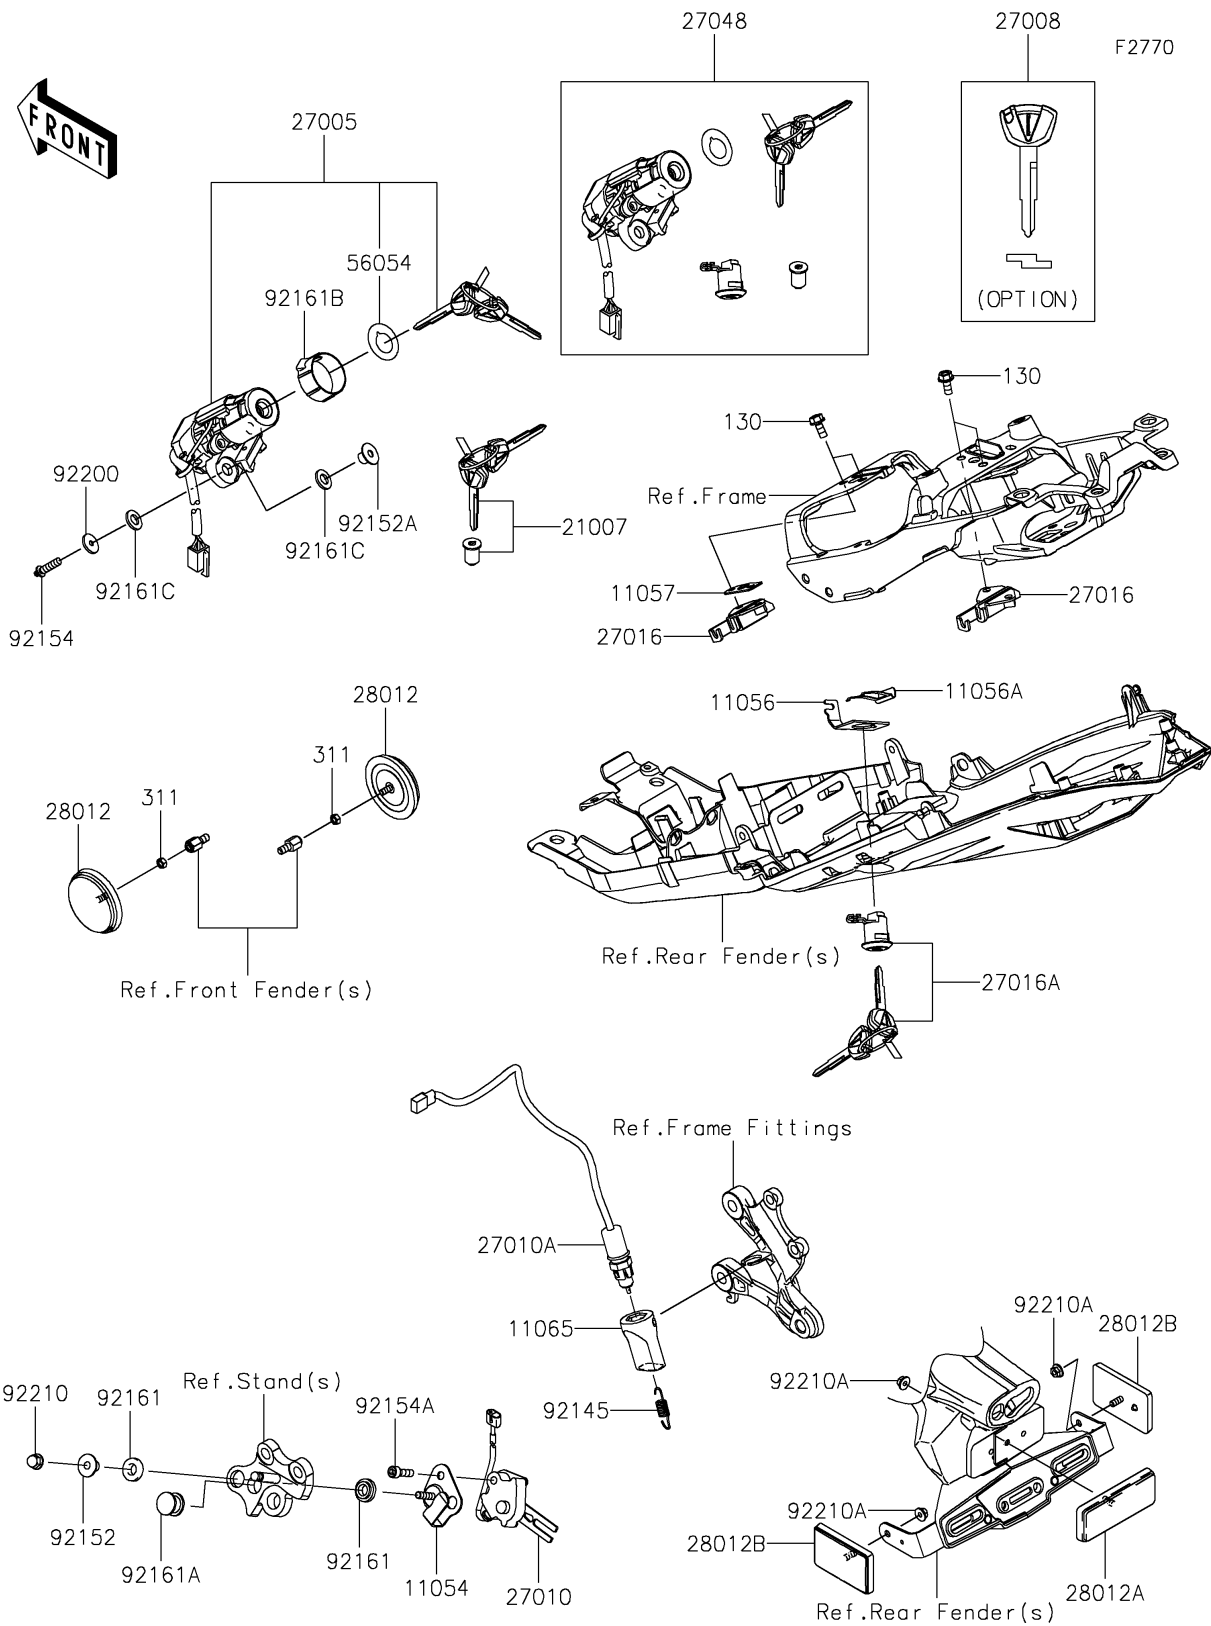

2021 Ninja® ZX™-6R ABS

PARTS DIAGRAM

Ignition Switch/Locks/Reflectors