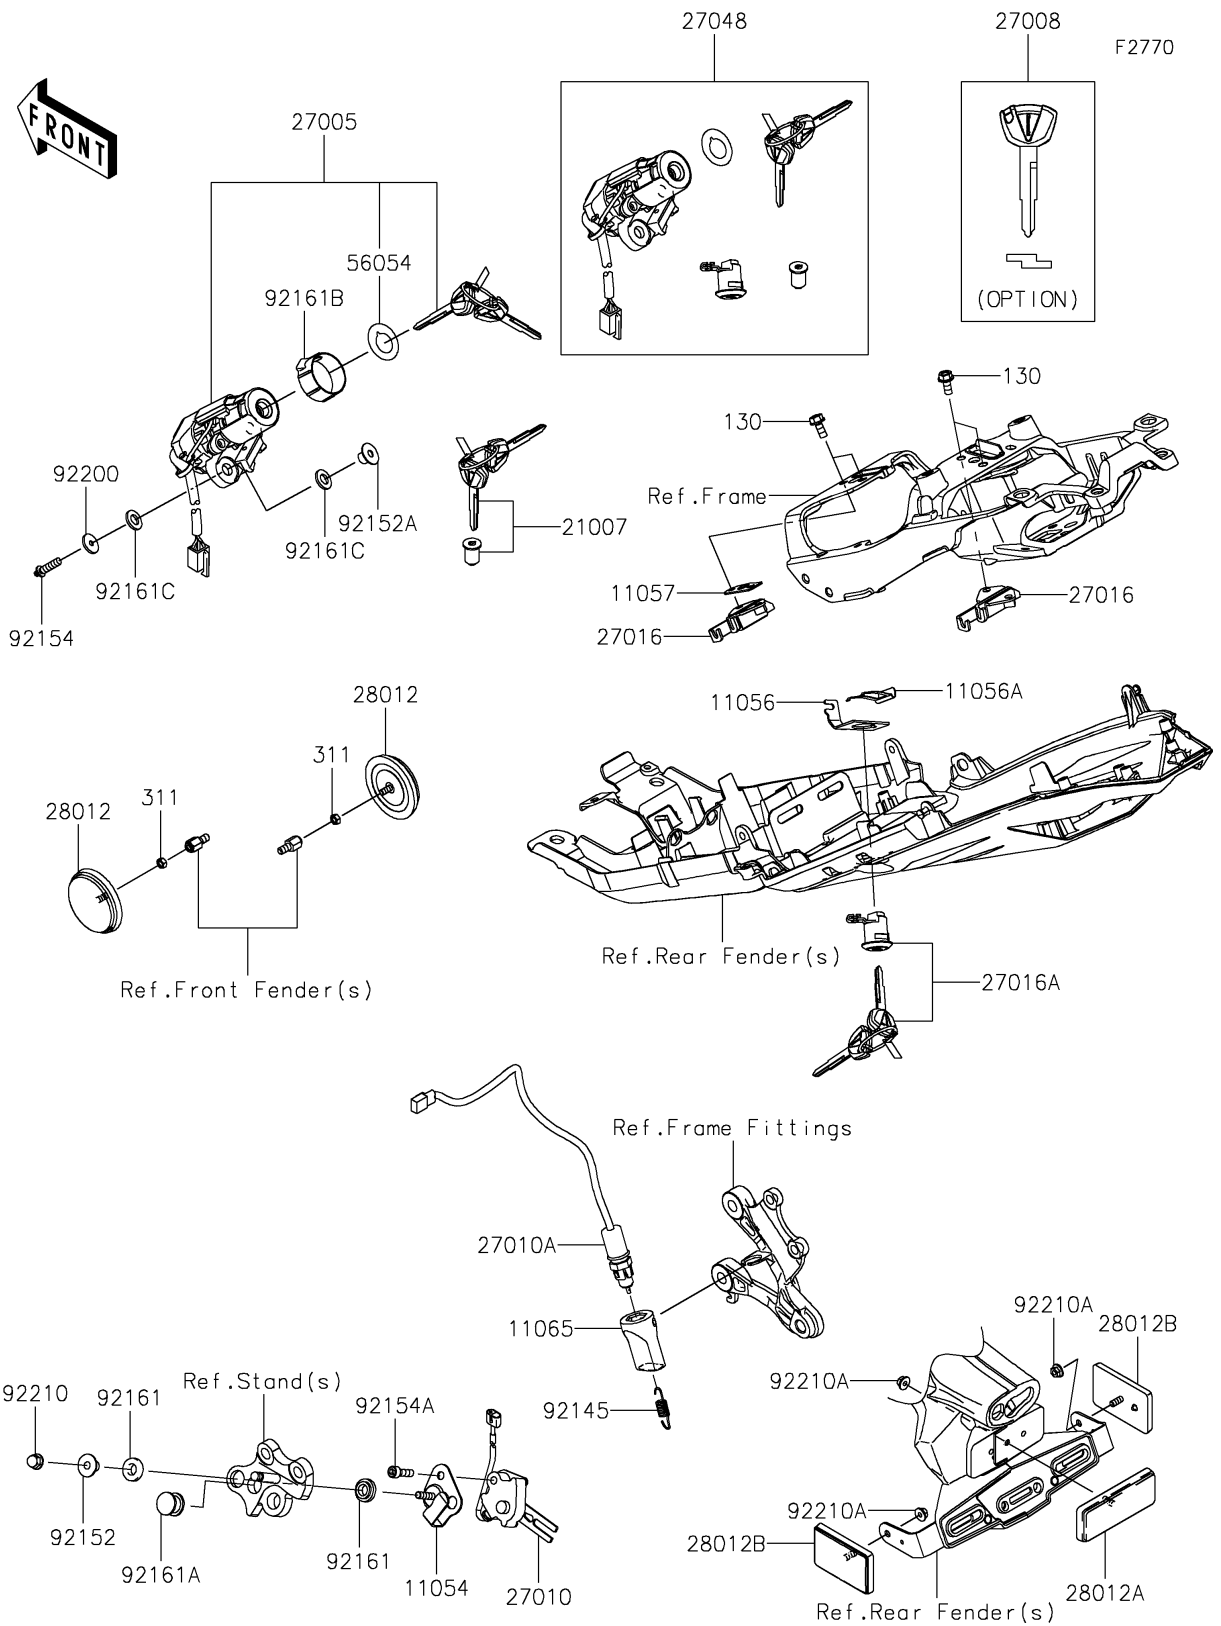

2021 NINJA® ZX™-6R KRT EDITION

PARTS DIAGRAM

Ignition Switch/Locks/Reflectors