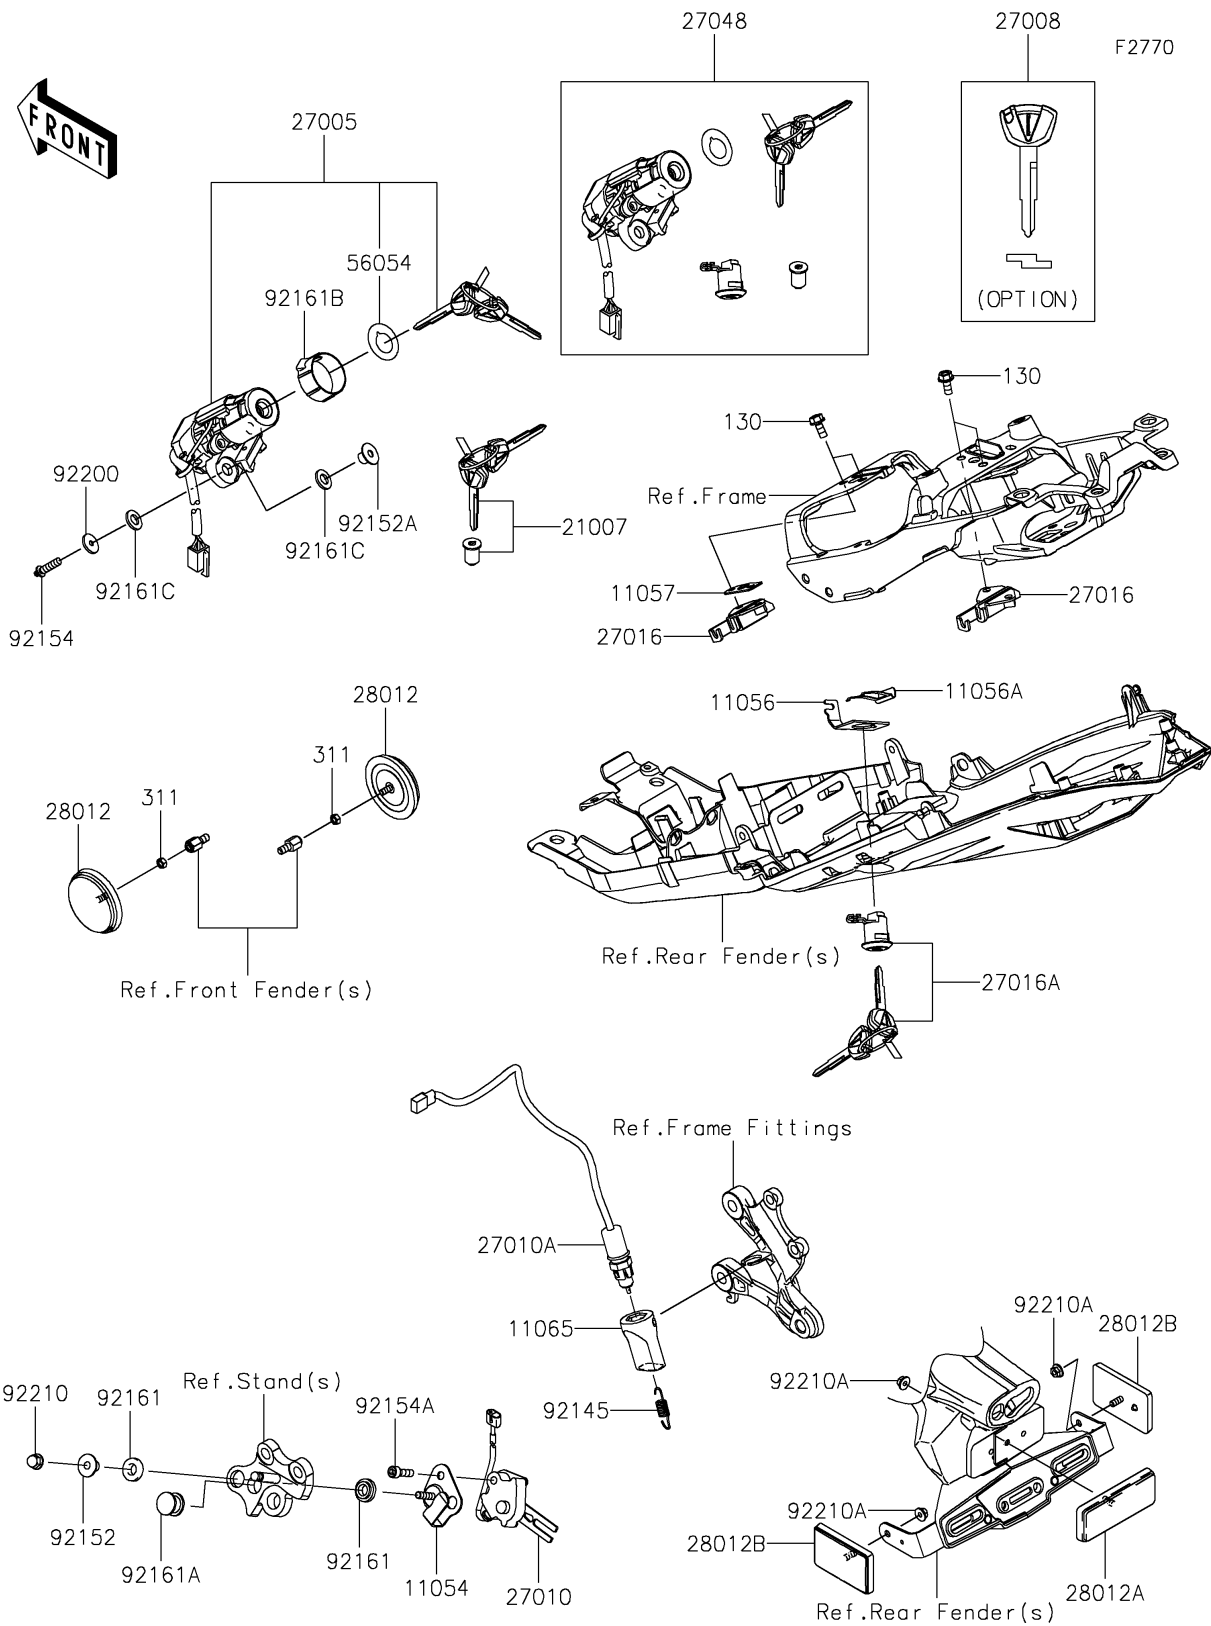

2021 Ninja® ZX™-6R ABS KRT Edition

PARTS DIAGRAM

Ignition Switch/Locks/Reflectors

2021 Ninja® ZX™ -6R ABS KRT Edition

Kawasaki
Let the Good Times Roll®

PARTS LIST

Ignition Switch/Locks/Reflectors

ITEM NAME

PART NUMBER

QUANTITY
