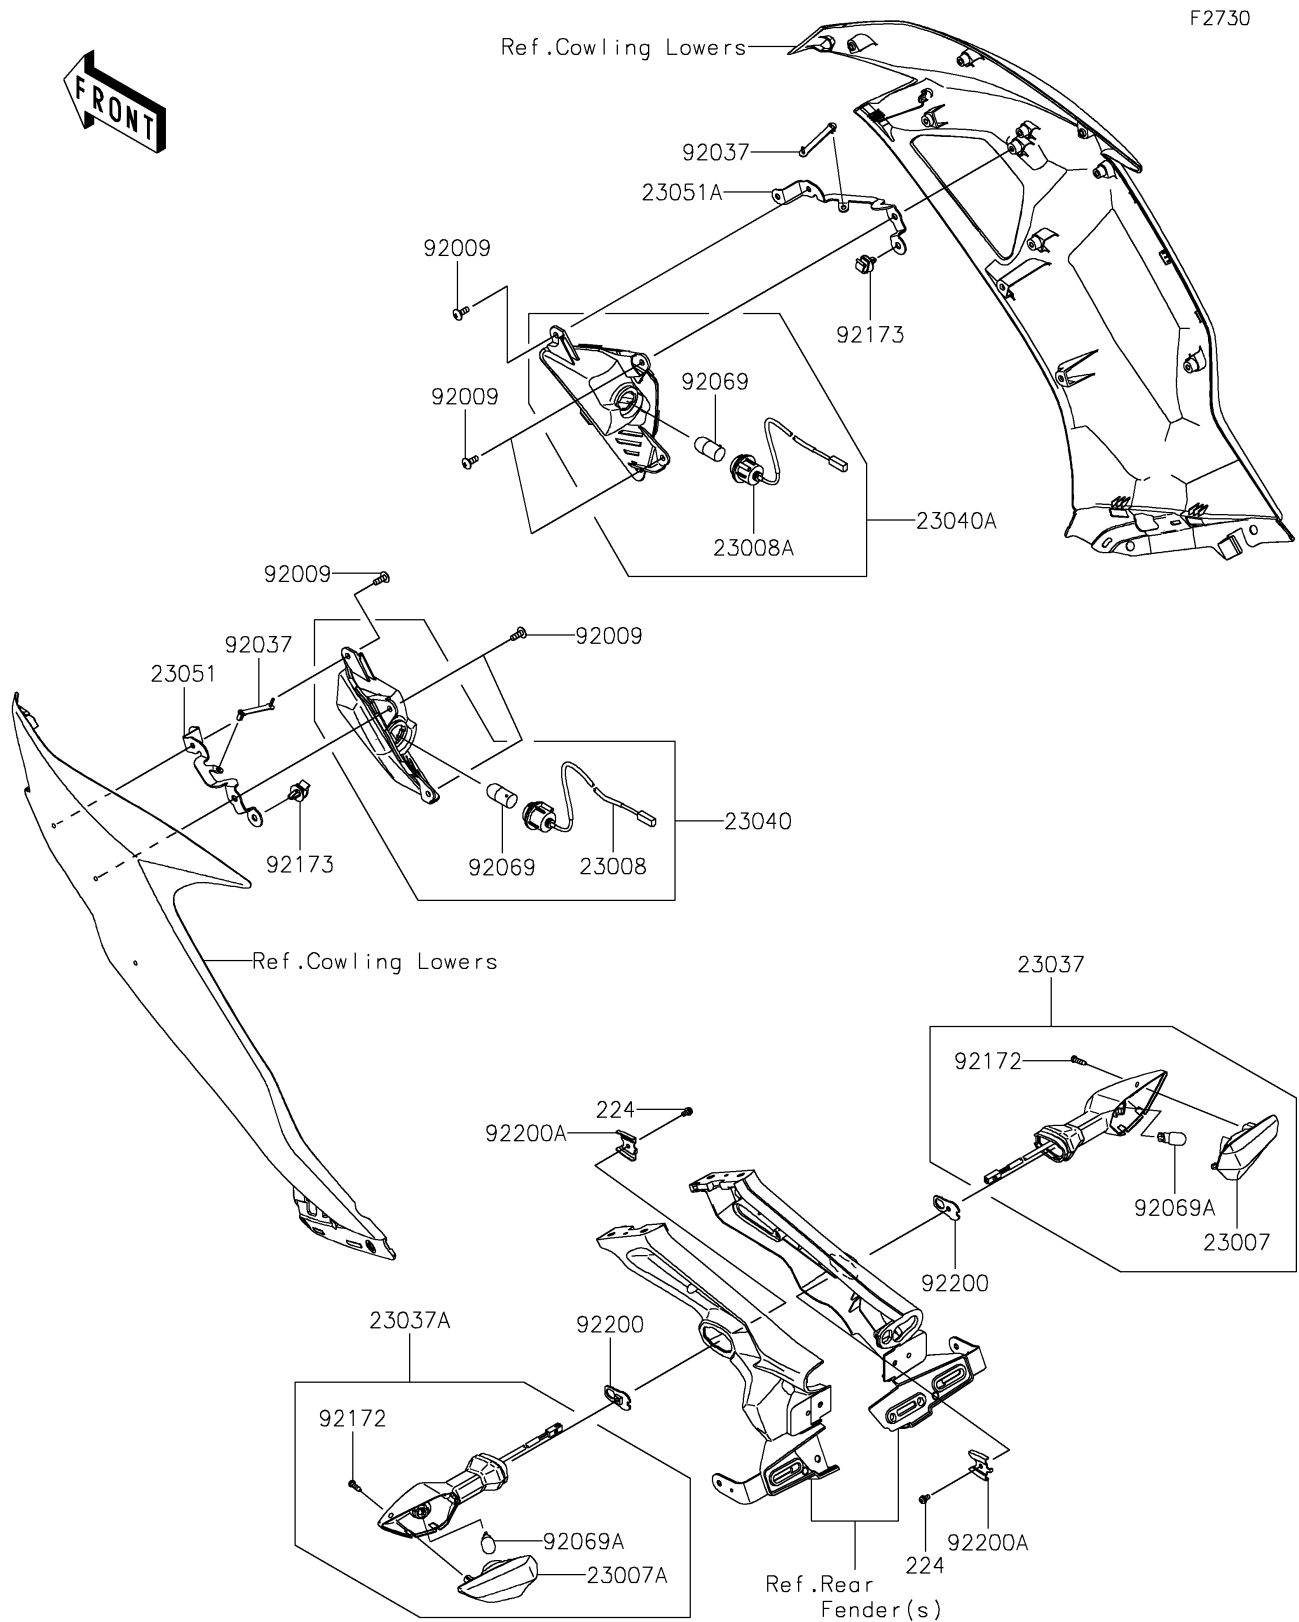

2021 NINJA® ZX™-6R KRT EDITION

PARTS DIAGRAM

Turn Signals

2021 NINJA® ZX™ -6R KRT EDITION

Kawasaki
Let the Good Times Roll®

PARTS LIST

Turn Signals

ITEM NAME	PART NUMBER	QUANTITY
-----------	-------------	----------
