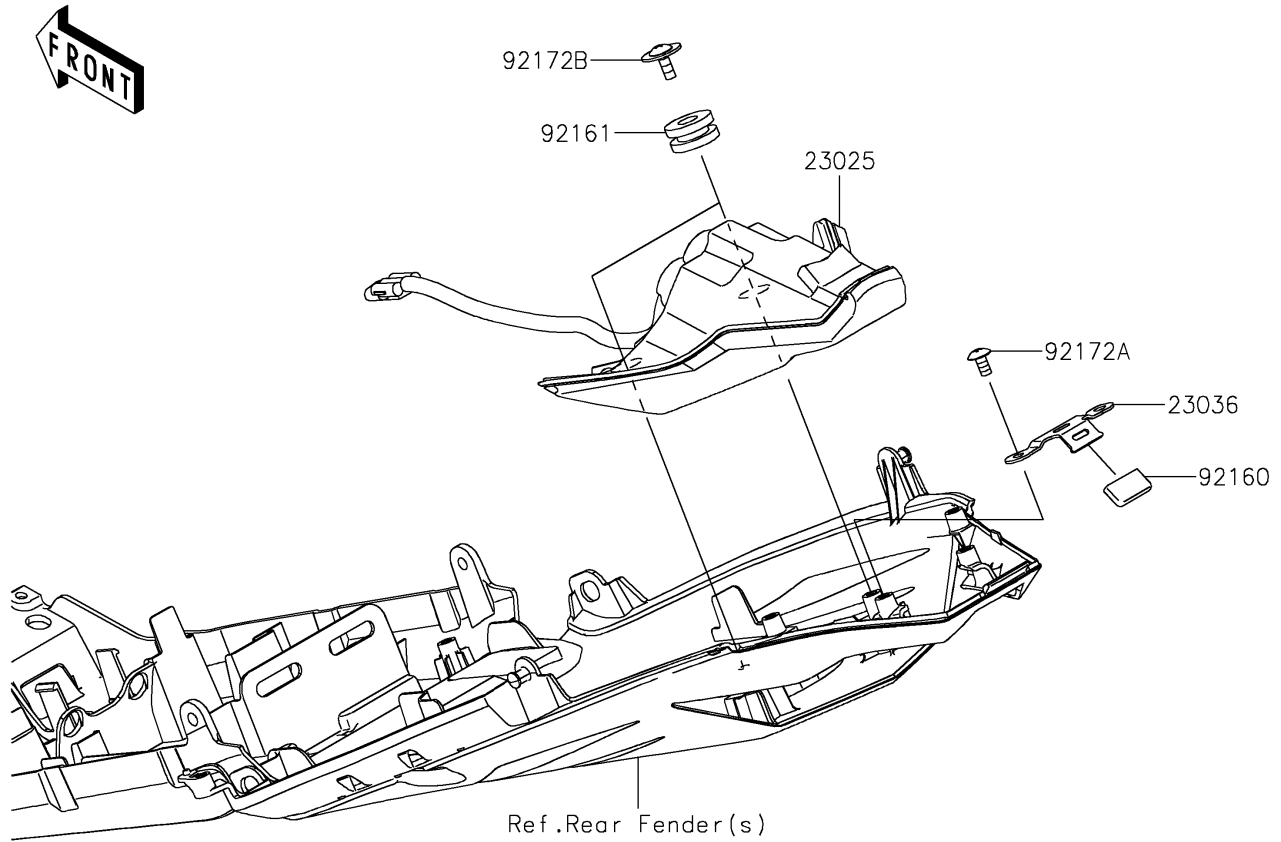

2021 Ninja® ZX™-6R ABS KRT Edition

PARTS DIAGRAM

Taillight(s)

F2720

2021 Ninja[®] ZX[™]-6R ABS KRT Edition

Kawasaki
Let the Good Times Roll[®]

PARTS LIST

Taillight(s)

ITEM NAME

PART NUMBER

QUANTITY
