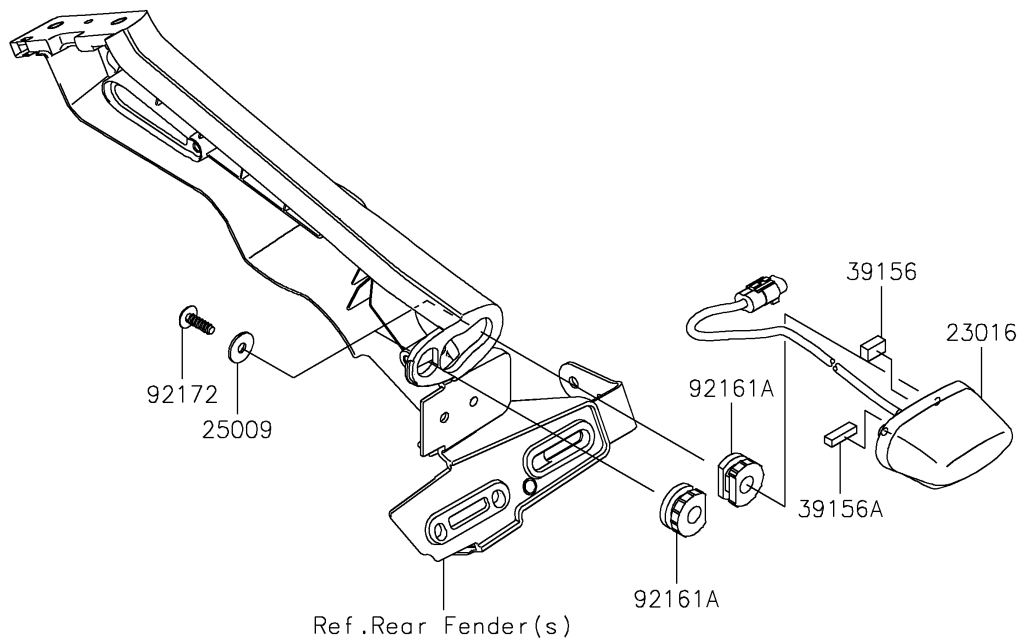

2021 Ninja® ZX™-6R ABS KRT Edition

PARTS DIAGRAM

Taillight(s)

F2720

2021 Ninja[®] ZX[™]-6R ABS KRT Edition

Kawasaki
Let the Good Times Roll[®]

PARTS LIST

Taillight(s)

ITEM NAME

PART NUMBER

QUANTITY
