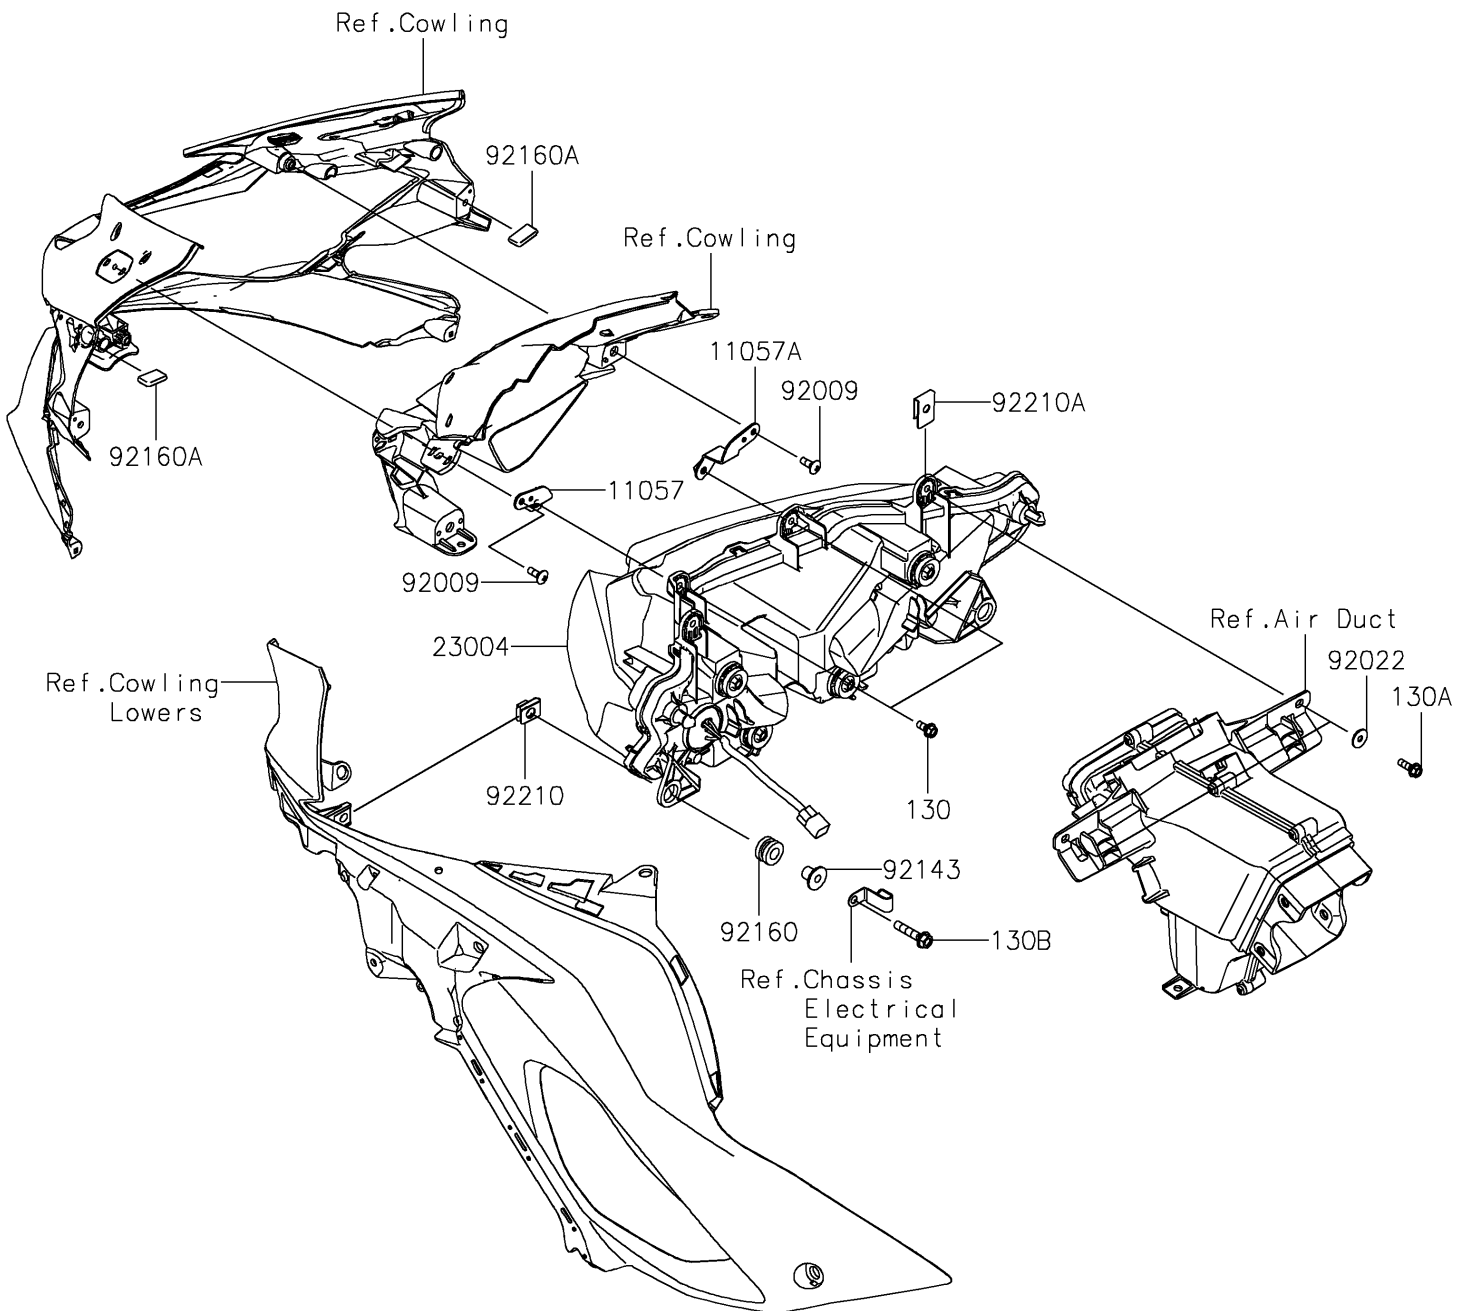

2021 NINJA® ZX™-6R KRT EDITION

PARTS DIAGRAM

Headlight(s)

F2710

2021 NINJA® ZX™ -6R KRT EDITION

PARTS LIST

Headlight(s)

ITEM NAME

PART NUMBER

QUANTITY
