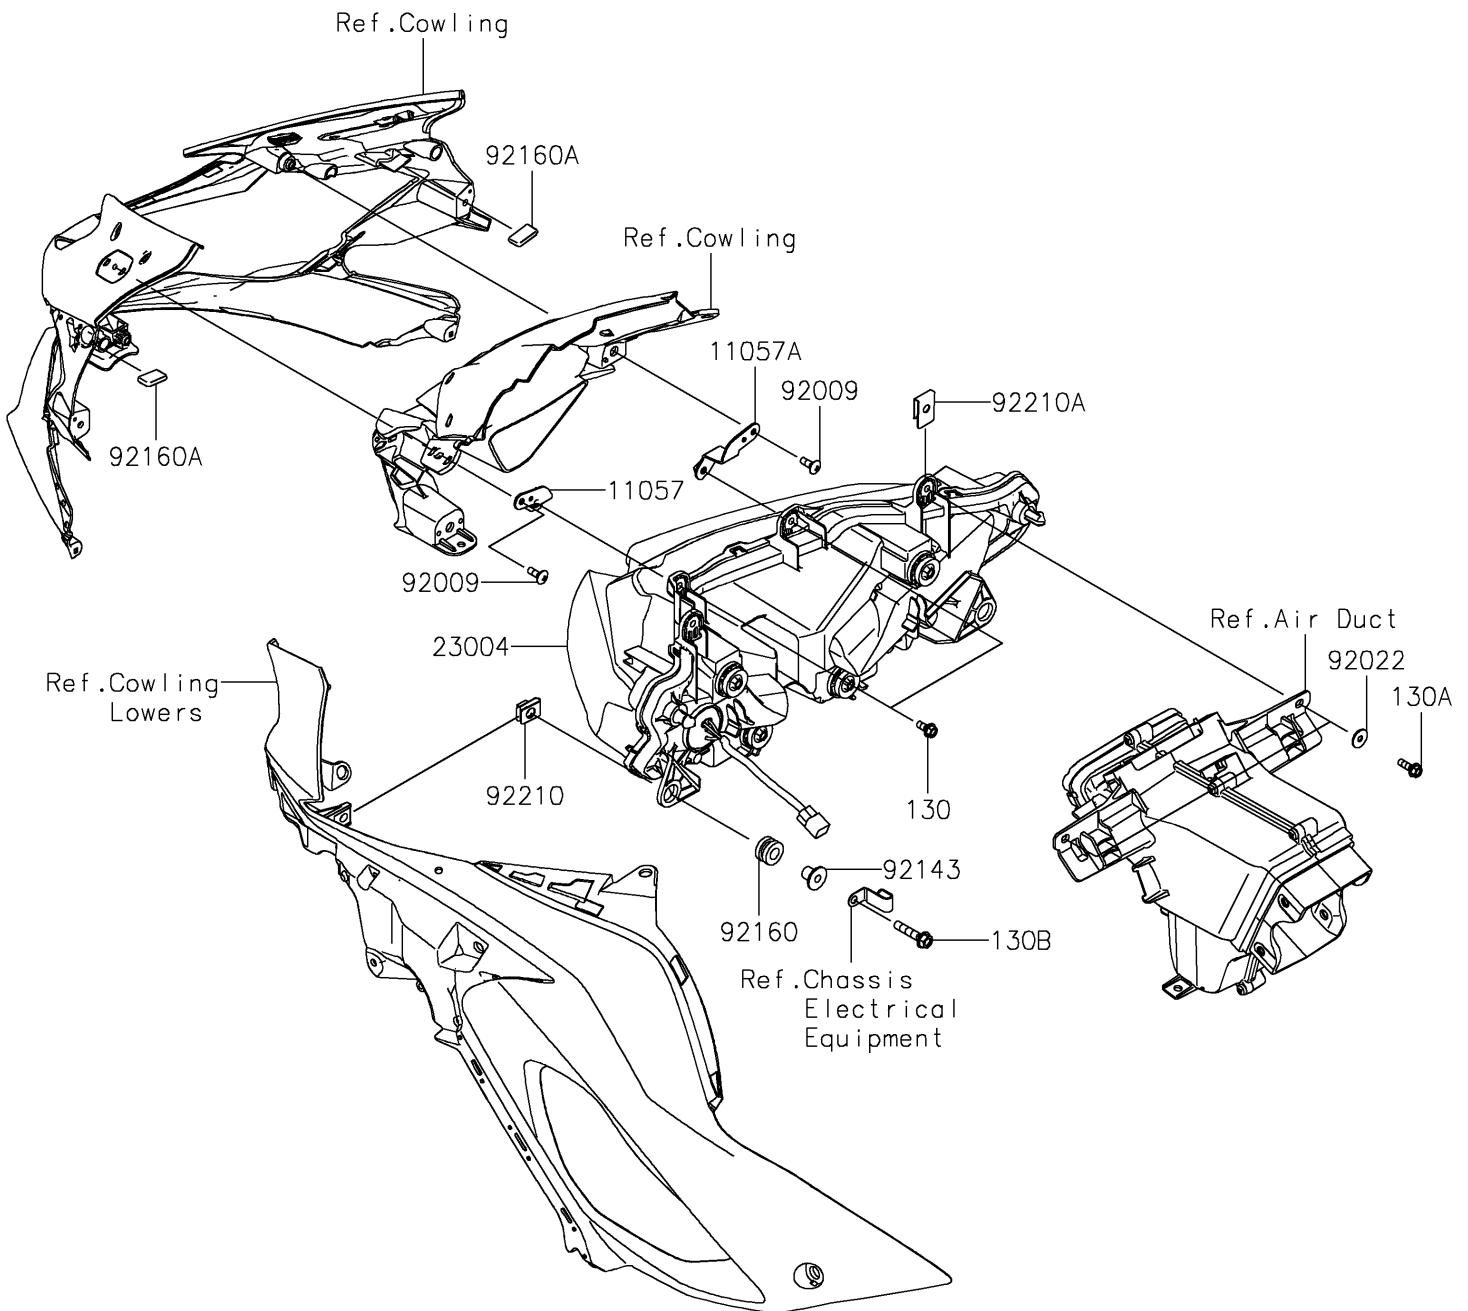

2021 Ninja® ZX™-6R ABS

PARTS DIAGRAM

Headlight(s)

F2710

2021 Ninja® ZX™-6R ABS

PARTS LIST

Headlight(s)

ITEM NAME	PART NUMBER	QUANTITY
BRACKET,LH (Ref # 11057)	11057-1639	1
BRACKET,RH (Ref # 11057A)	11057-1640	1
LAMP-HEAD,LED (Ref # 23004)	23004-0420	1
SCREW,TAPPING,5X14 (Ref # 92009)	92009-1197	2
WASHER,5.2X16X1.2 (Ref # 92022)	92022-263	2
COLLAR (Ref # 92143)	92143-1353	2
DAMPER,10X20X12 (Ref # 92160)	92160-1167	2
DAMPER (Ref # 92160A)	92160-1190	2
NUT (Ref # 92210)	92210-0130	2
NUT (Ref # 92210A)	92210-1652	2
BOLT-FLANGED,5X12 (Ref # 130)	130BA0512	2
BOLT-FLANGED,5X16 (Ref # 130A)	130BA0516	2
BOLT-FLANGED,6X30 (Ref # 130B)	130BB0630	2