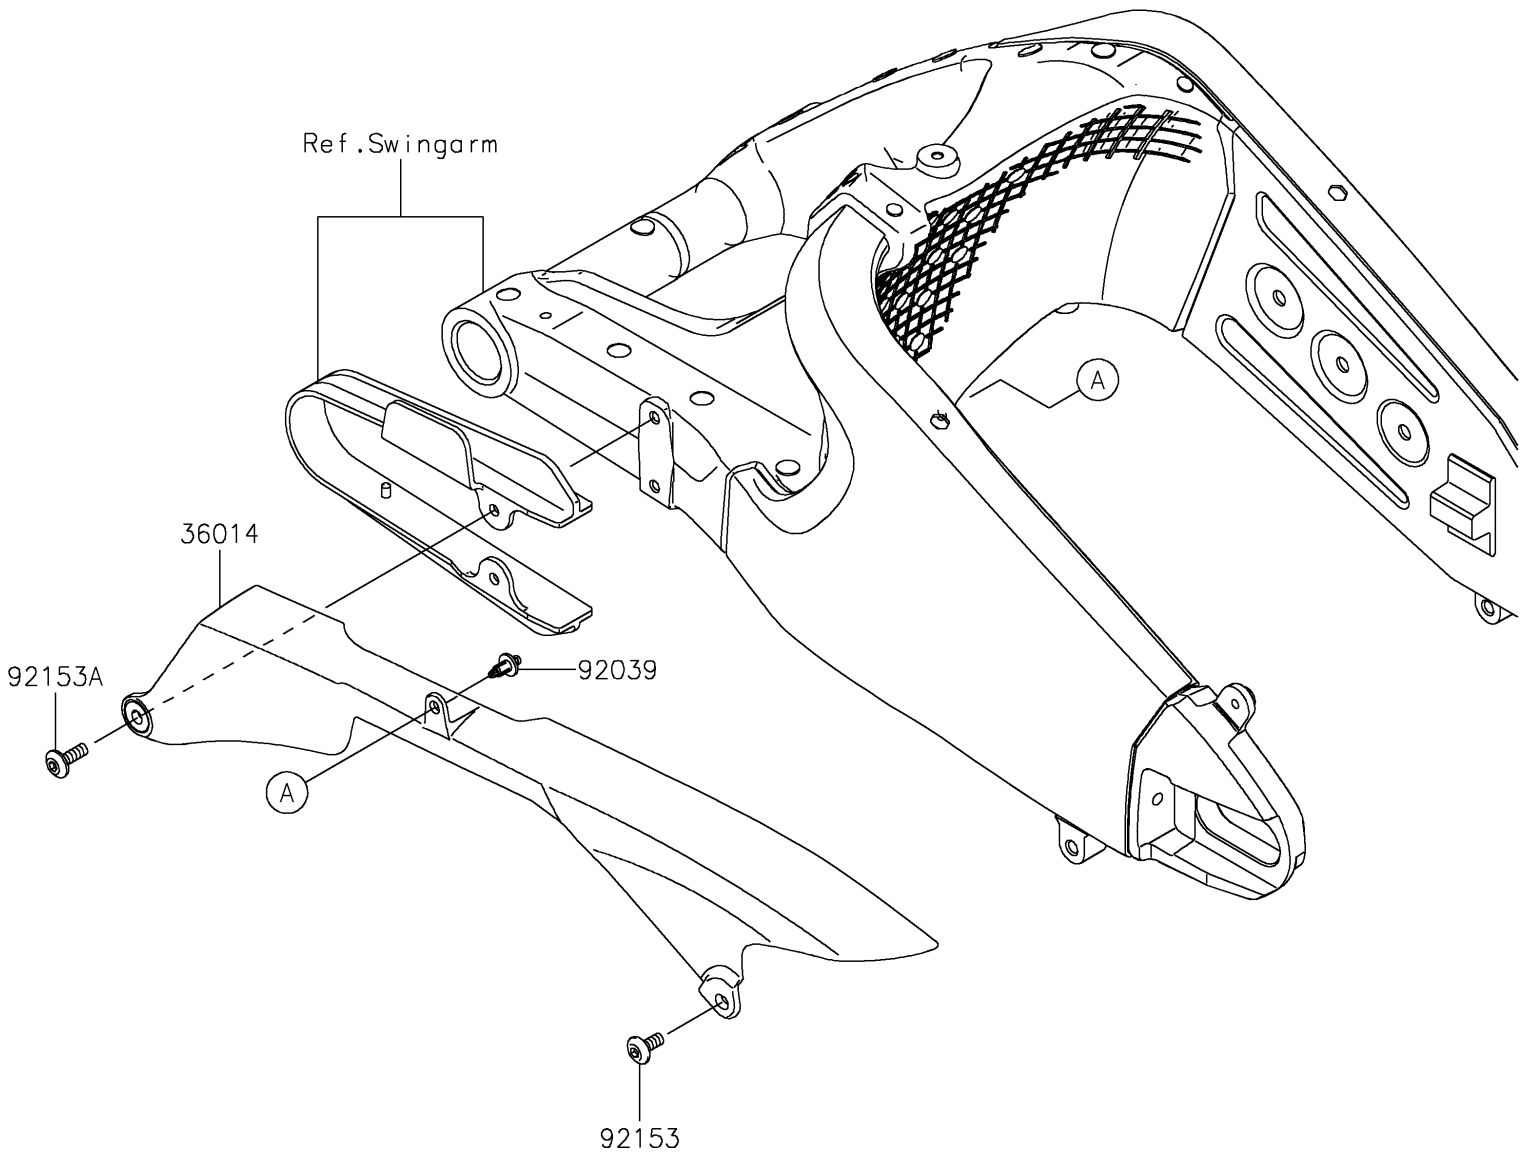

2021 NINJA® ZX™-6R KRT EDITION

PARTS DIAGRAM

Chain Cover

F2650

2021 NINJA® ZX™ -6R KRT EDITION

Kawasaki
Let the Good Times Roll®

PARTS LIST

Chain Cover

ITEM NAME	PART NUMBER	QUANTITY
-----------	-------------	----------
