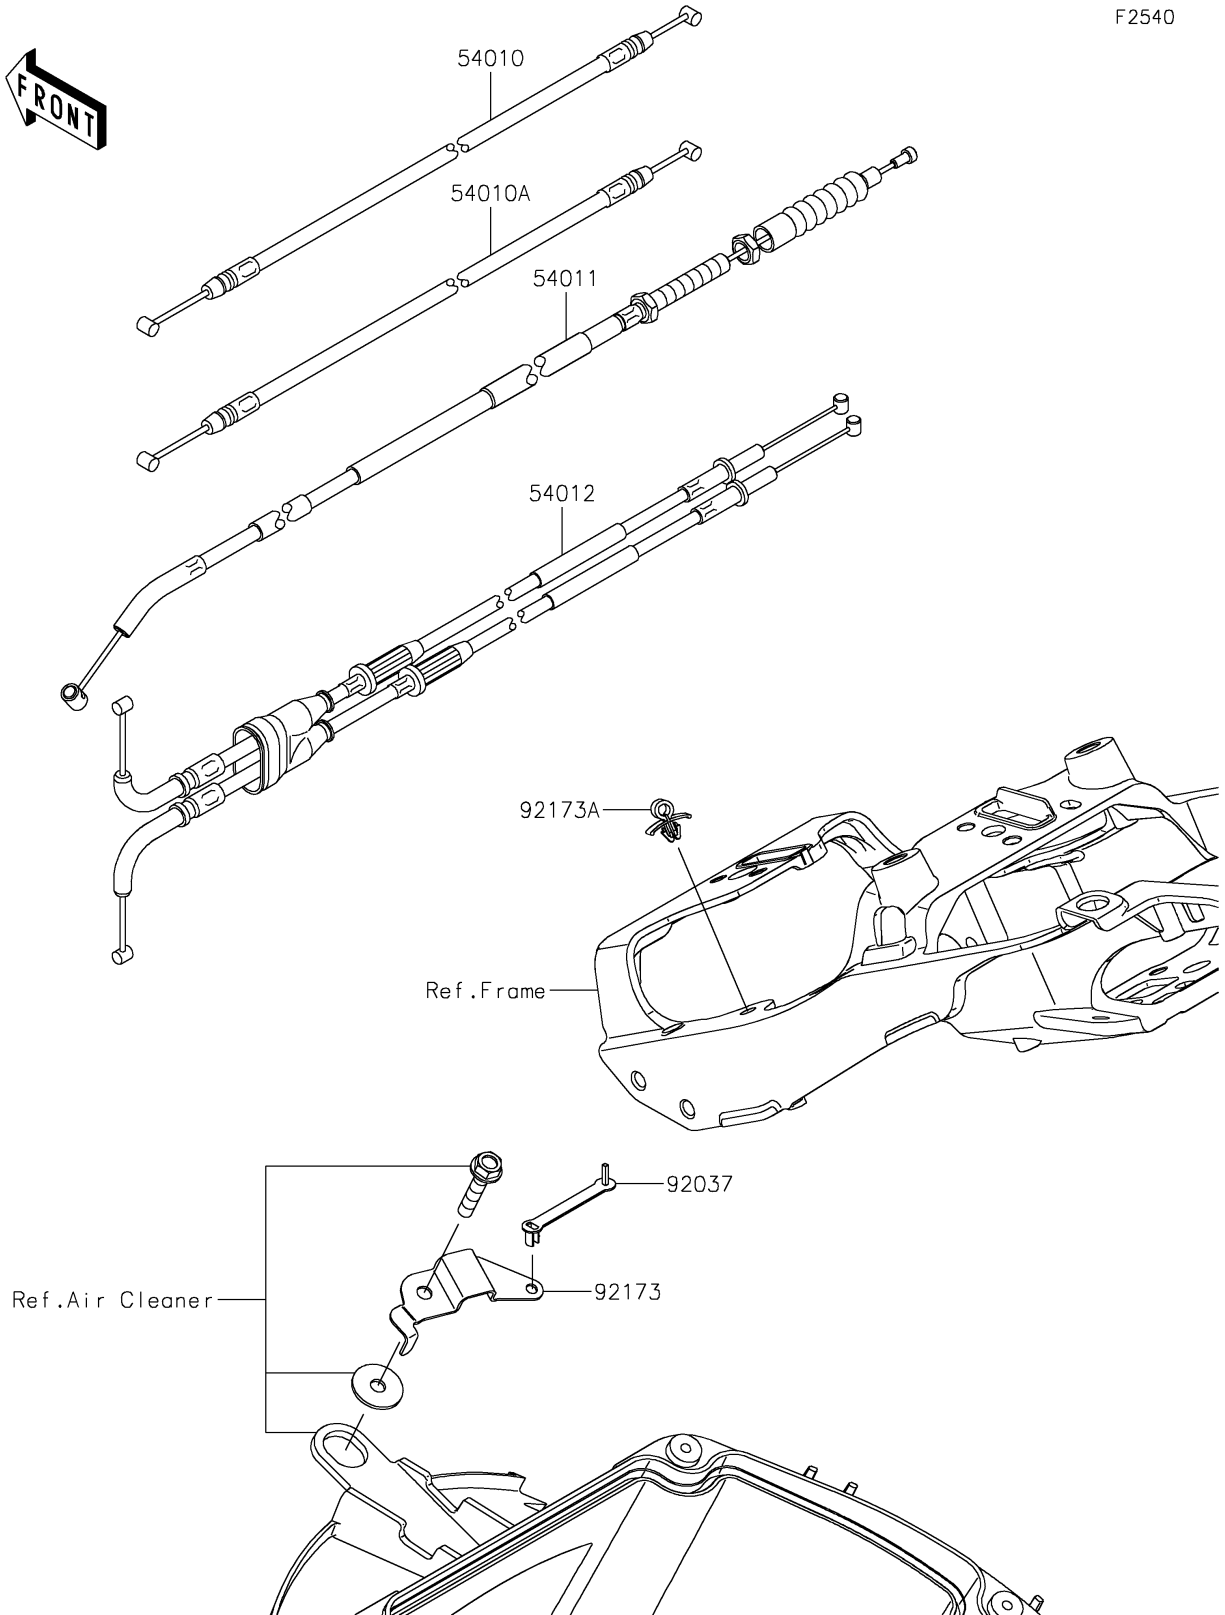

2021 Ninja® ZX™-6R ABS

PARTS DIAGRAM

Cables

F2540

2021 Ninja® ZX™-6R ABS

PARTS LIST

Cables

ITEM NAME	PART NUMBER	QUANTITY
CABLE,SEAT LOCK,FR (Ref # 54010)	54010-0627	1
CABLE,SEAT LOCK,RR (Ref # 54010A)	54010-0628	1
CABLE-CLUTCH (Ref # 54011)	54011-0634	1
CABLE-THROTTLE (Ref # 54012)	54012-0586	1
CLAMP,SPEED,L=43 (Ref # 92037)	92037-1290	1
CLAMP (Ref # 92173)	92173-1151	1
CLAMP (Ref # 92173A)	92173-1717	1