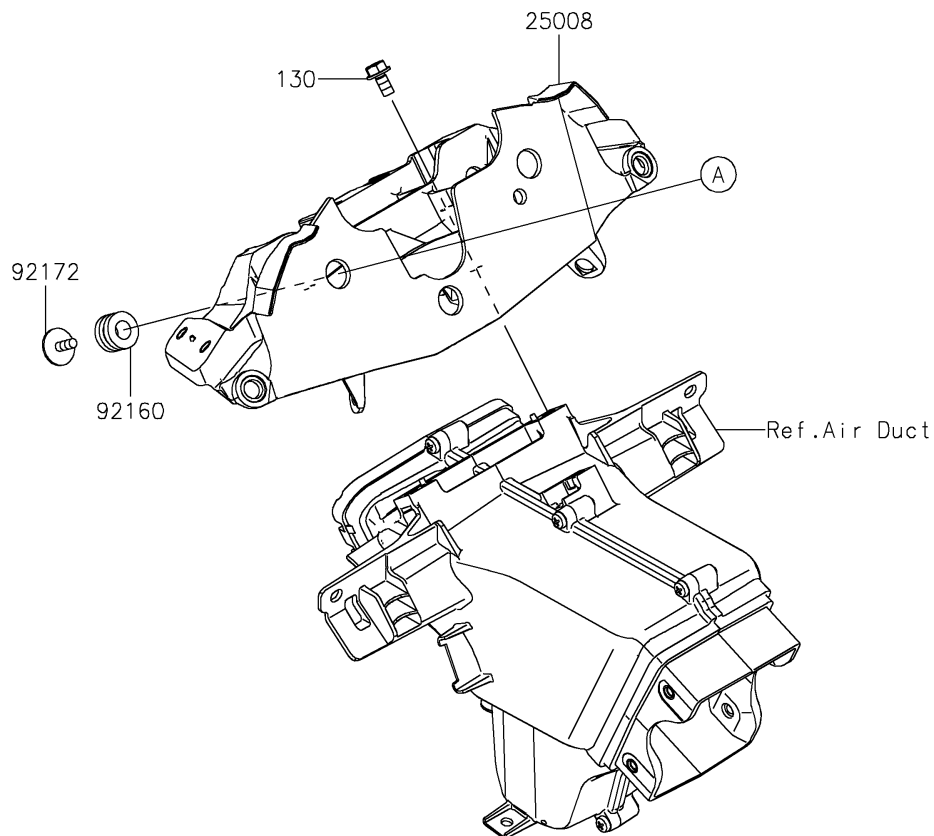

2021 Ninja[®] ZX[™]-6R ABS KRT Edition

Kawasaki
Let the Good Times Roll[®]

PARTS DIAGRAM

Meter(s)

F2530

2021 Ninja® ZX™ -6R ABS KRT Edition

Kawasaki
Let the Good Times Roll®

PARTS LIST

Meter(s)

ITEM NAME

PART NUMBER

QUANTITY
