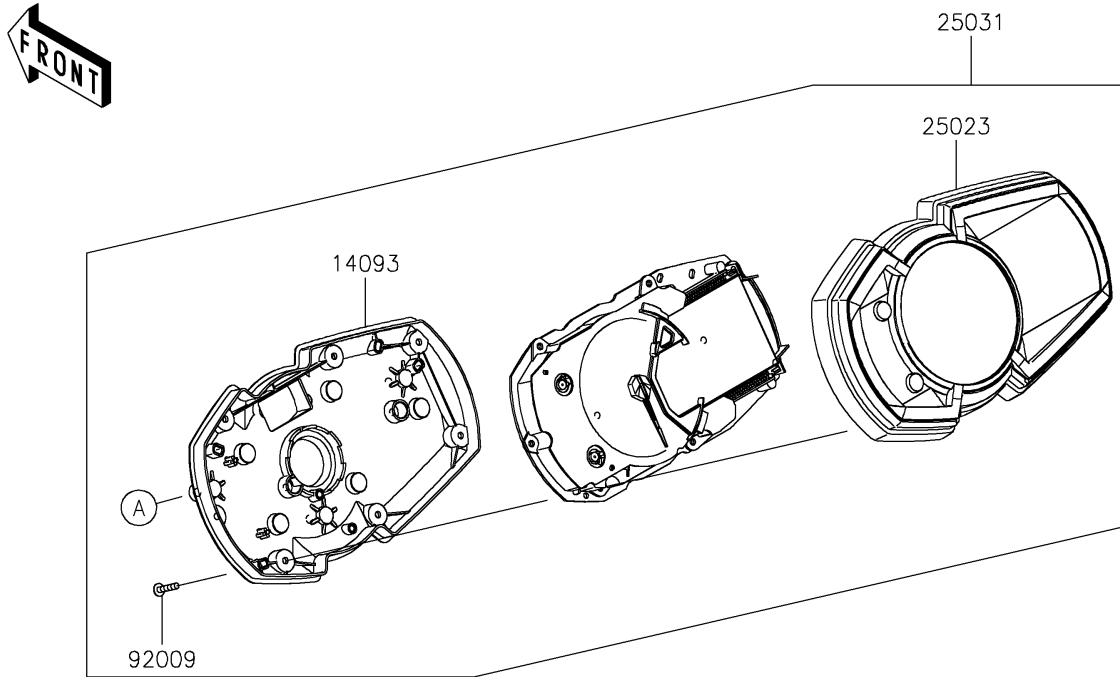

2021 Ninja[®] ZX[™]-6R ABS KRT Edition

Kawasaki
Let the Good Times Roll[®]

PARTS DIAGRAM

Meter(s)

F2530

2021 Ninja® ZX™ -6R ABS KRT Edition

Kawasaki
Let the Good Times Roll®

PARTS LIST

Meter(s)

ITEM NAME

PART NUMBER

QUANTITY
