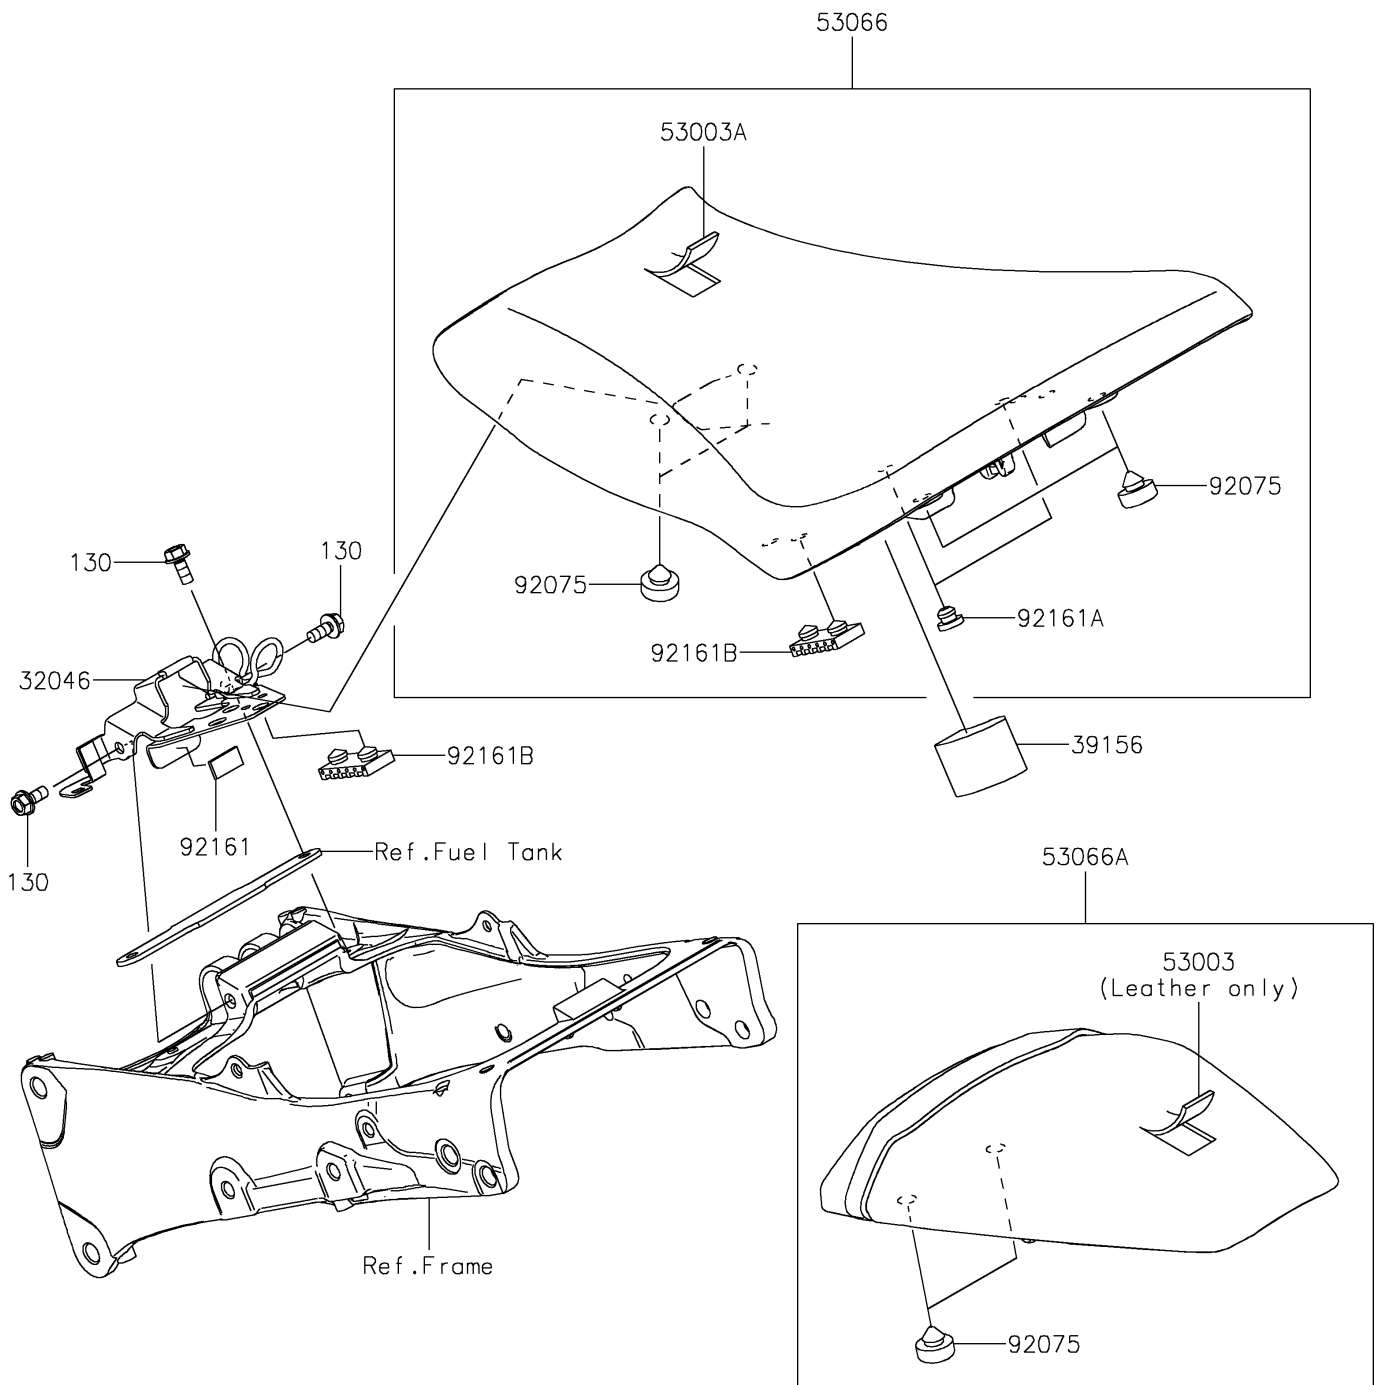

2021 Ninja[®] ZX[™]-6R ABS KRT Edition

PARTS DIAGRAM

Seat

F2510

2021 Ninja[®] ZX[™]-6R ABS KRT Edition

Kawasaki
Let the Good Times Roll[®]

PARTS LIST

Seat

ITEM NAME

PART NUMBER

QUANTITY
